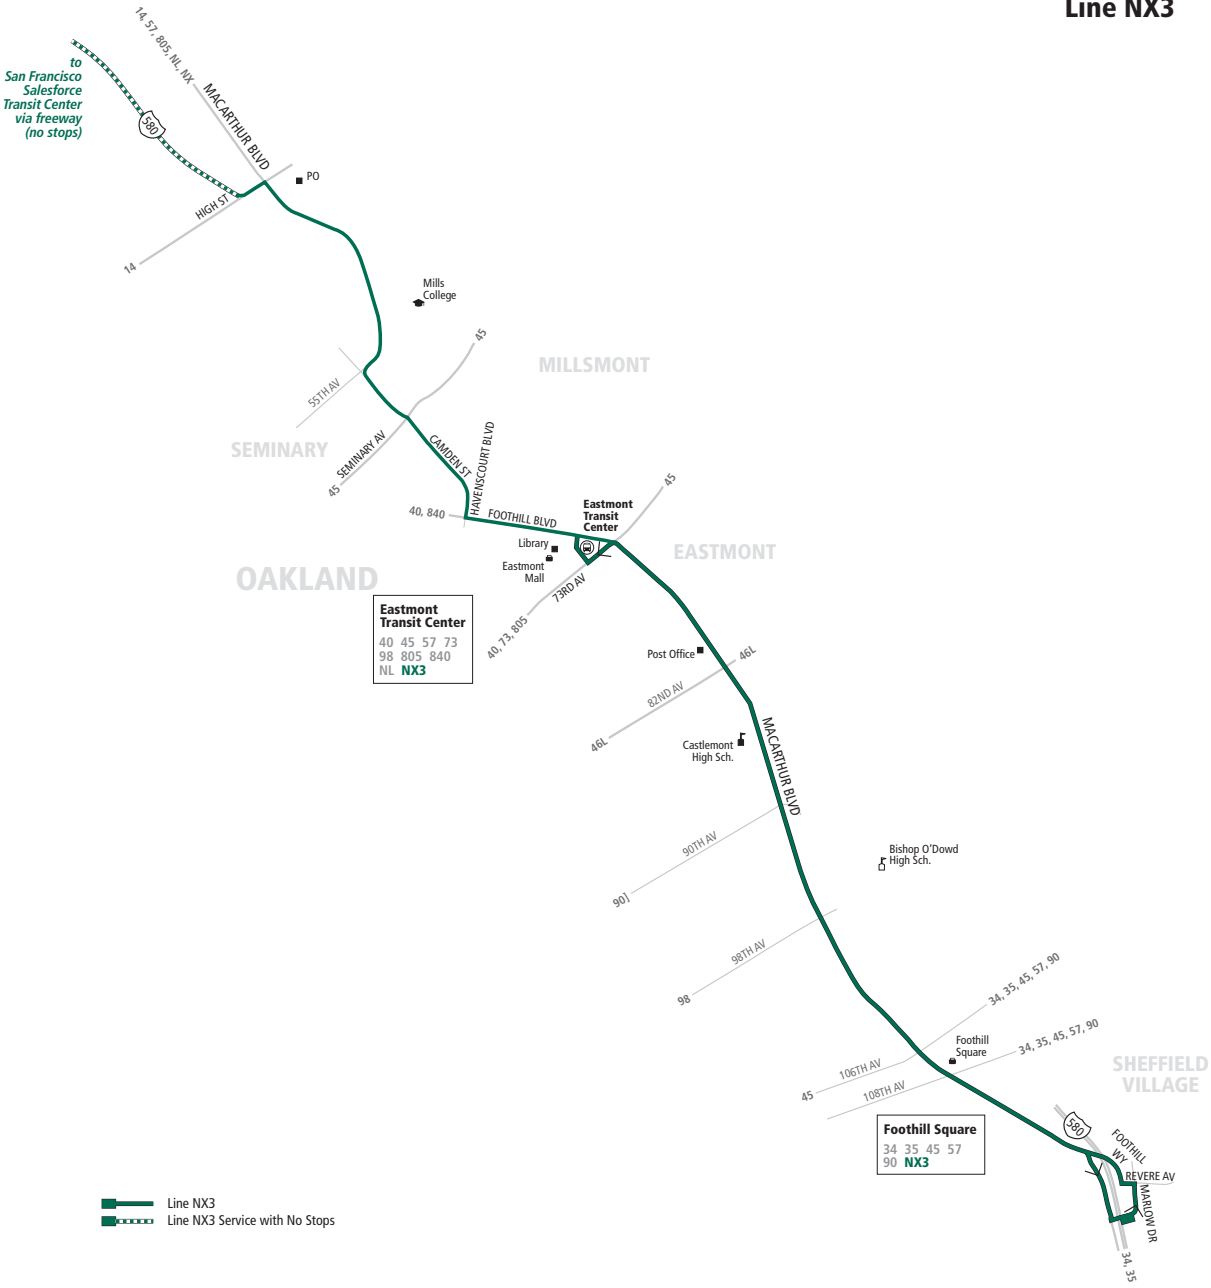

NX3 Monday through Friday except holidays To San Francisco

Marlow Dr. & Foothill Way	Eastmont Transit Center	Seminary Ave. & Camden St.	Salesforce Transit Center
7:07a	7:21a	7:26a	8:00a
7:35a	7:49a	7:54a	8:30a

NX3 Monday through Friday except holidays To Marlow Dr. & Foothill Way

Salesforce Transit Center	MacArthur Blvd. & Millsbrae Ave.	Eastmont Transit Center	Marlow Dr. & Foothill Way
4:35p	5:15p	5:21p	5:33p
5:05p	5:57p	6:01p	6:11p
5:25p	6:07p	6:11p	6:21p
5:50p	6:27p	6:31p	6:41p
6:25p	6:57p	7:01p	7:11p

NX3 AC TRANSIT SCHEDULE

EFFECTIVE:
August 7, 2022

Oakland
MacArthur Blvd., High Street
to Foothill Square

San Leandro
Foothill Blvd. & Marlow Dr.

Transbay Bus

Monday through Friday except
holidays

No Local Passengers Allowed

Line NX3

Eastmont Transit Center
 40 45 57 73
 98 805 840
 NL NX3

Foothill Square
 34 35 45 57
 90 NX3

Line NX3
 Line NX3 Service with No Stops