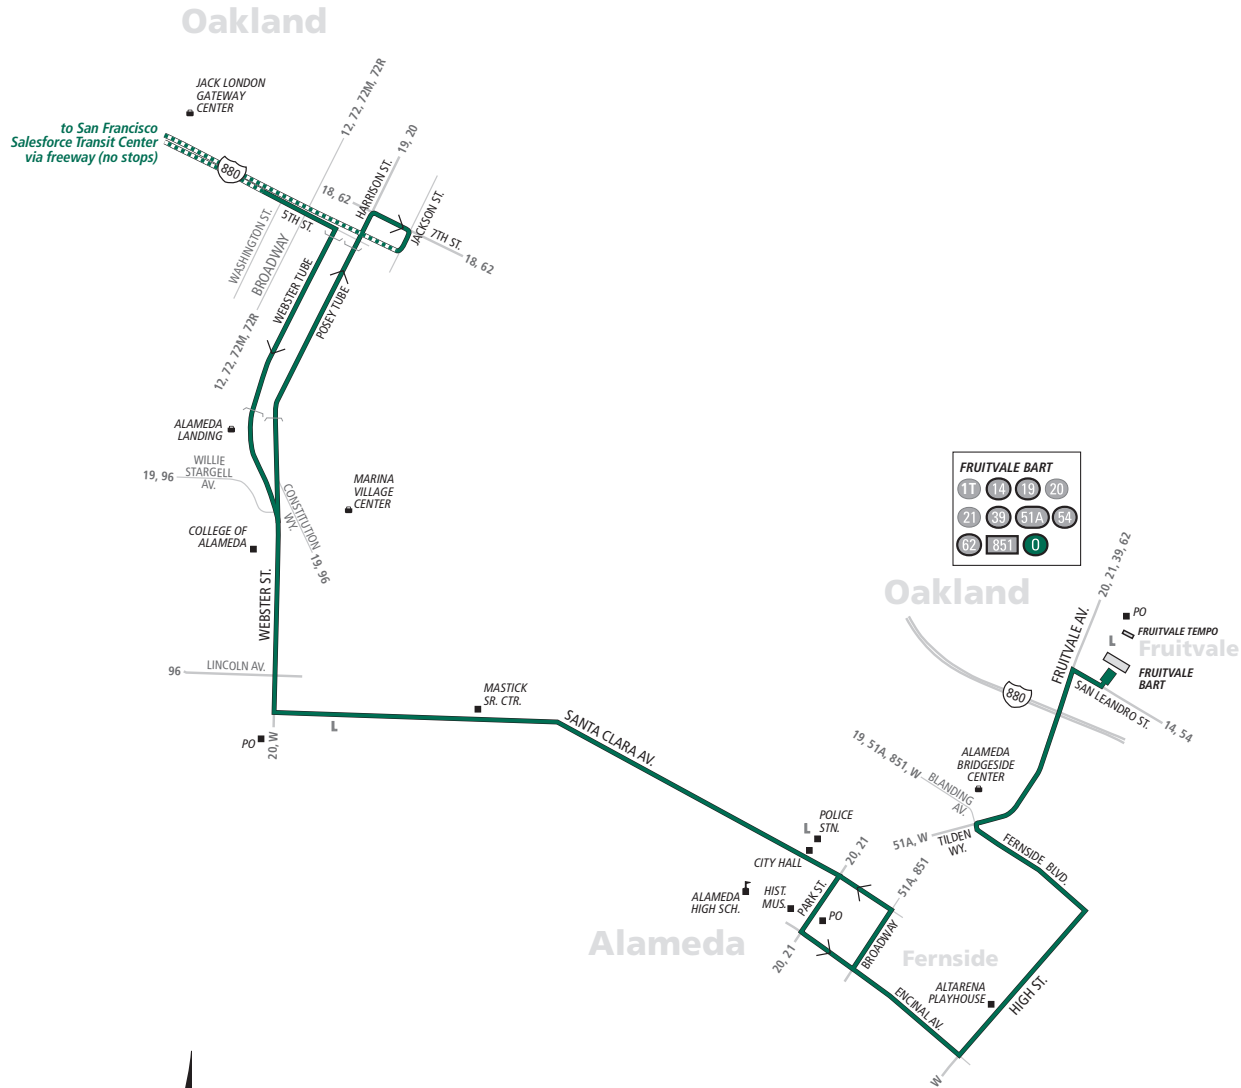

Line 0

— Line 0
 - - - Line 0 Service with No Stops

0

AC TRANSIT SCHEDULE

EFFECTIVE:
March 28, 2021

Alameda

Santa Clara Avenue
 Webster Street
 Encinal Avenue
 High Street

Oakland

7th Street & Alice Street
 Fruitvale BART

San Francisco

Salesforce Transit Center

FRUITVALE BART					
11	14	19	20		
21	29	61A	68		
62	8911	0			

Transbay Bus

Every day
Local Passengers Permitted for Local Fare