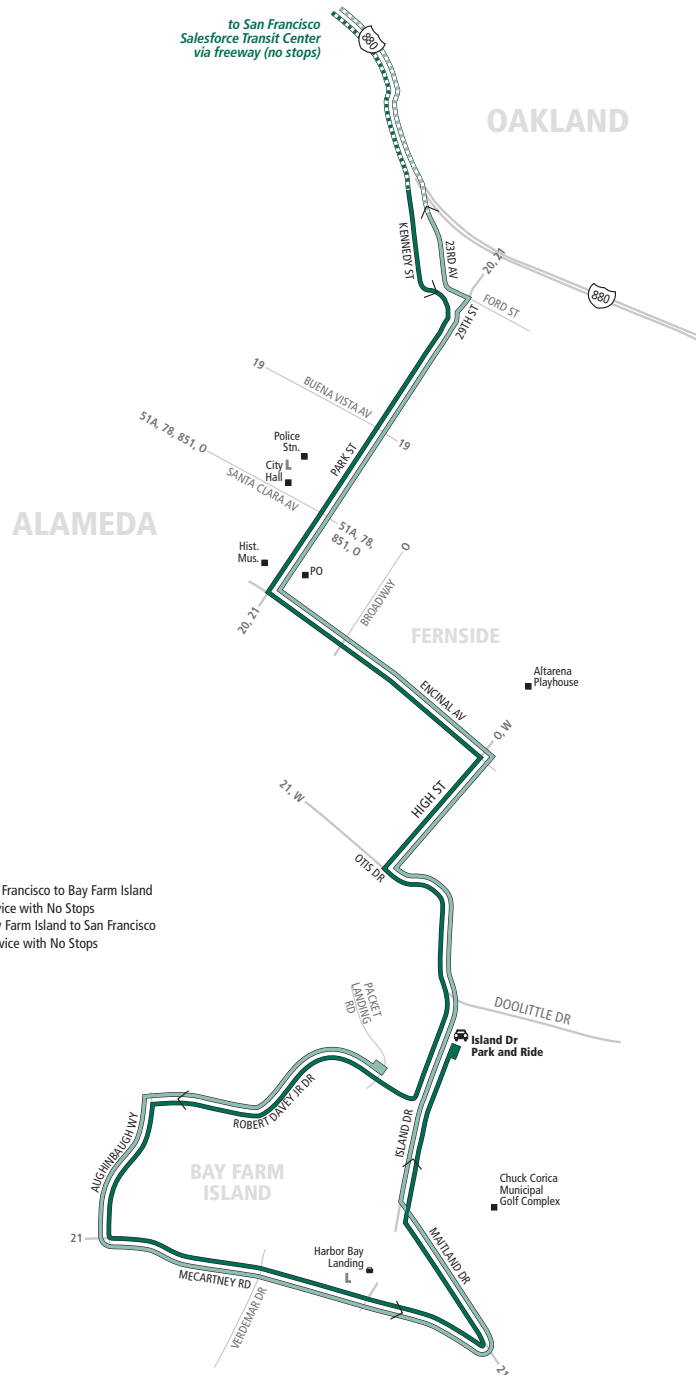

OX Monday through Friday except holidays To San Francisco

Robert Davey Jr. Dr. & Packet Landing Dr.	Mecartney Rd. & Verdemar Dr.	High St. & Otis Dr.	Encinal Ave. & Park Ave.	Park St. & Clement Ave.	Salesforce Transit Center
7:00a	7:06a	7:15a	7:22a	7:27a	7:50a
7:45a	7:51a	8:00a	8:07a	8:13a	8:40a

OX Monday through Friday except holidays To Bay Farm Island

Salesforce Transit Center	Park St. & Clement Ave.	Encinal Ave. & Park Ave.	High St. & Otis Dr.	Robert Davey Jr. Dr. & Packet Landing Dr.	Mecartney Rd. & Verdemar Dr.	Island Dr. Park & Ride
4:55p	5:32p	5:37p	5:42p	5:45p	5:50p	5:55p
5:05p	5:42p	5:47p	5:52p	5:55p	6:00p	6:05p
5:20p	5:57p	6:02p	6:07p	6:10p	6:15p	6:20p
5:35p	6:08p	6:13p	6:18p	6:21p	6:26p	6:31p
5:45p	6:18p	6:23p	6:28p	6:31p	6:36p	6:41p
6:20p	6:46p	6:51p	6:56p	6:59p	7:04p	7:08p

OX AC TRANSIT SCHEDULE

EFFECTIVE:
August 8, 2021

Alameda

Bay Farm Island
Encinal Avenue
Park Street

San Francisco

Salesforce Transit Center

Transbay Bus

Monday through Friday except
holidays

No Local Passengers Allowed

Line OX

to San Francisco
Salesforce Transit Center
via freeway (no stops)

- Line OX Eastbound San Francisco to Bay Farm Island
- Line OX Eastbound Service with No Stops
- Line OX Westbound Bay Farm Island to San Francisco
- Line OX Westbound Service with No Stops