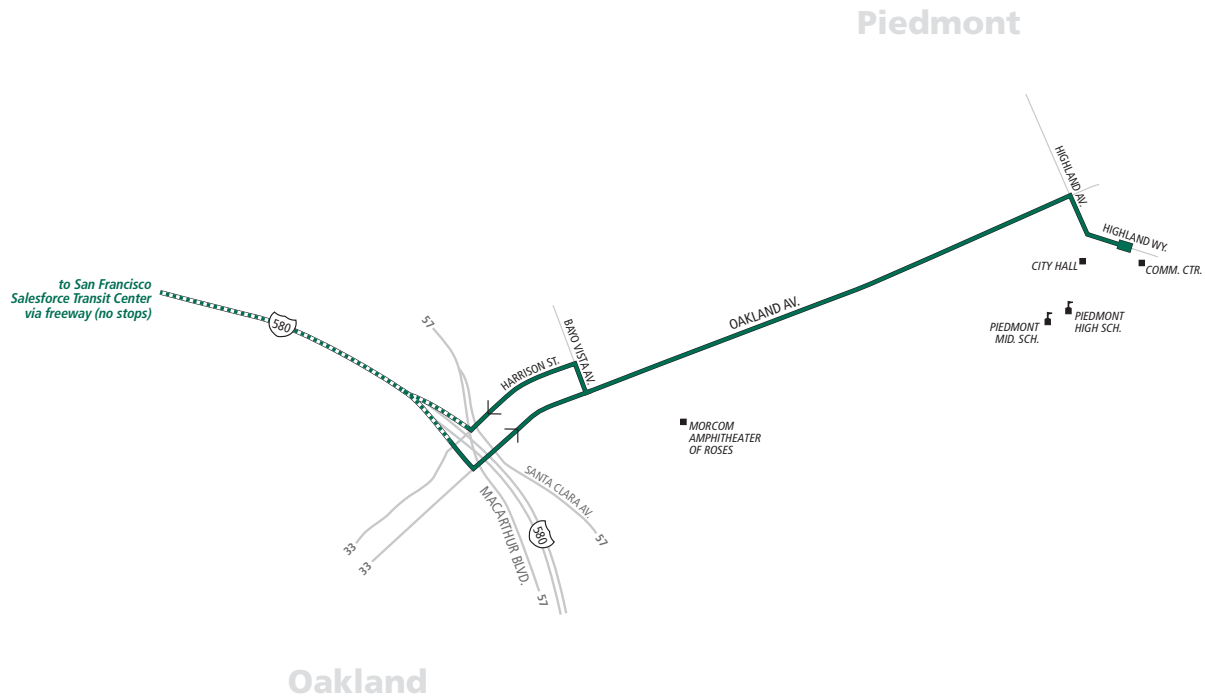

P Monday through Friday except holidays To San Francisco

Highland Ave. & Highland Way	Grand Ave. & Oakland Ave.	Harrison St. & MacArthur Blvd.	Salesforce Transit Center
7:30a	7:37a	7:45a	8:12a
8:10a	8:17a	8:25a	8:52a
8:30a	8:35a	8:41a	9:06a
8:50a	8:55a	9:01a	9:26a
9:10a	9:15a	9:21a	9:46a

P Monday through Friday except holidays To Piedmont

Salesforce Transit Center	Bay Bridge Toll Plaza	Oakland Ave. & MacArthur Blvd.	Grand Ave. & Oakland Ave.	Highland Ave. & Highland Way
4:30p	4:40p	4:56p	5:00p	5:04p
5:00p	5:10p	5:26p	5:31p	5:35p
5:16p	5:26p	5:42p	5:47p	5:51p
5:32p	5:42p	5:58p	6:03p	6:07p
5:45p	5:55p	6:11p	6:16p	6:20p
6:20p	6:30p	6:41p	6:46p	6:50p
7:00p	7:10p	7:16p	7:21p	7:25p

P

AC TRANSIT SCHEDULE

EFFECTIVE:

August 7, 2022

Piedmont

Oakland Avenue

Oakland

Harrison Street

San Francisco

Salesforce Transit Center

Transbay Bus

Monday through Friday except
holidays

No Local Passengers Allowed

Line P

- Line P
- Line P Service with No Stops