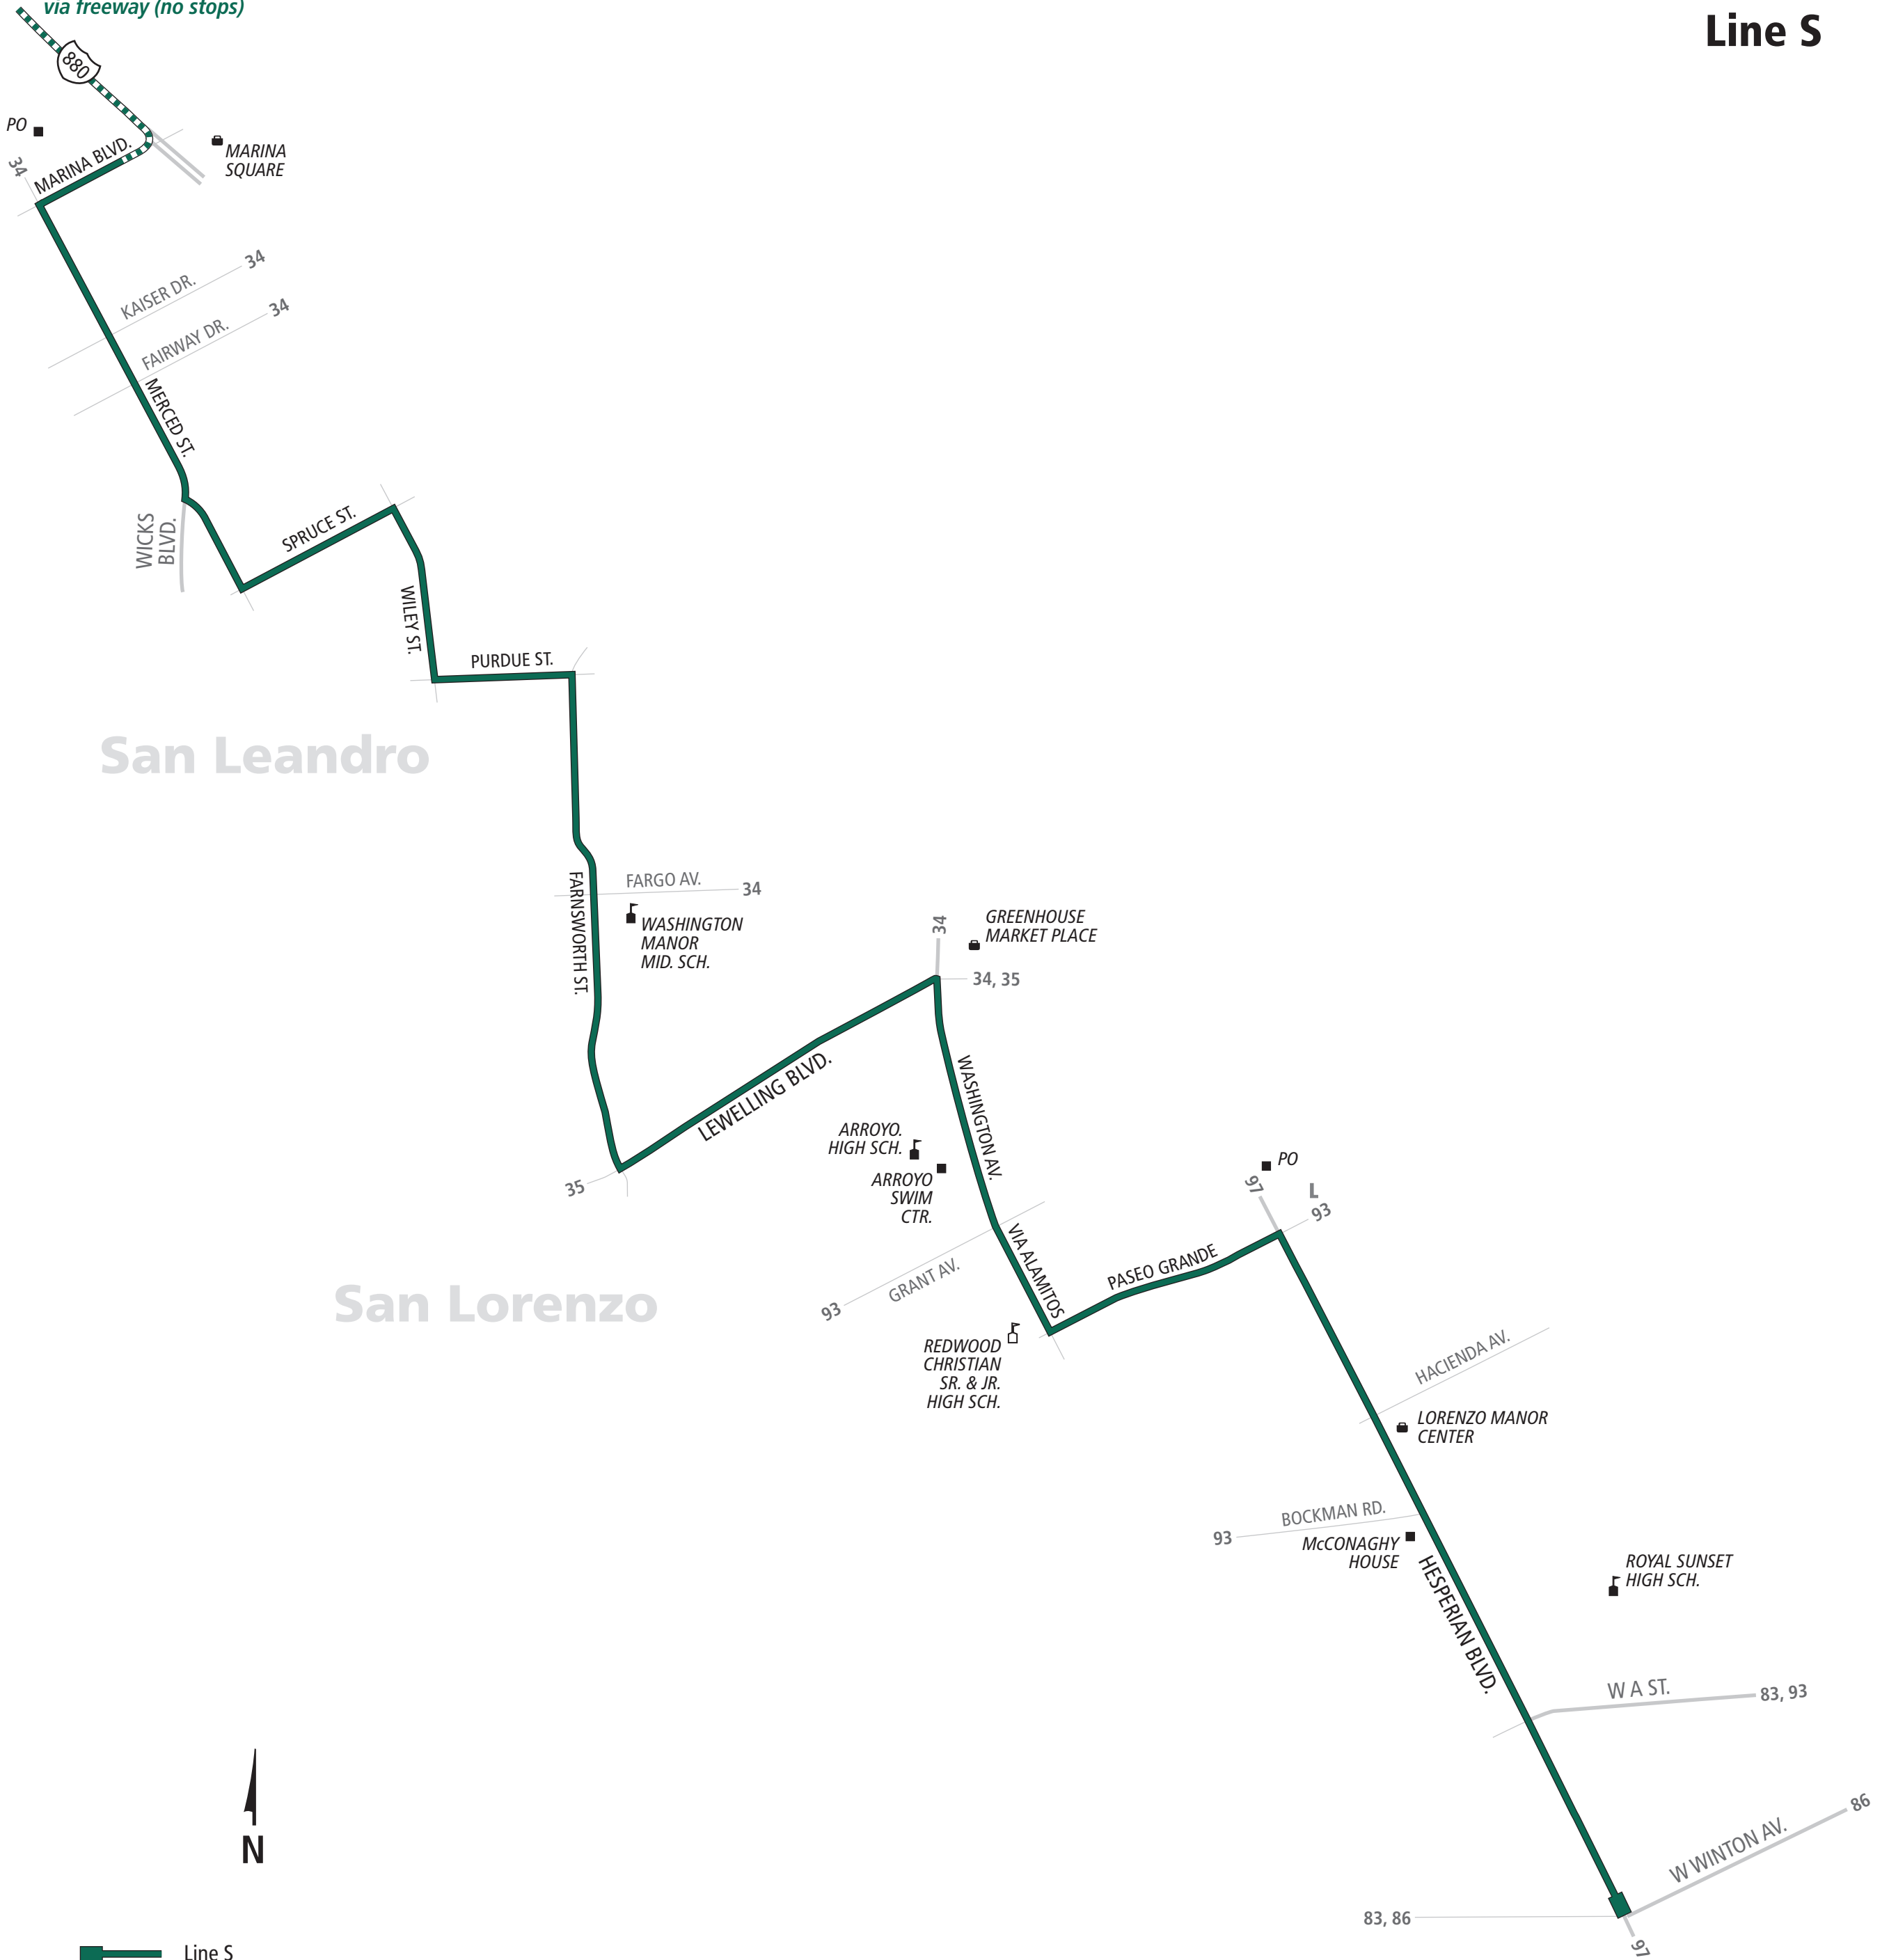

Line S

to San Francisco
Salesforce Transit Center
via freeway (no stops)

- Line S
- Line S Service with No Stops

Hayward