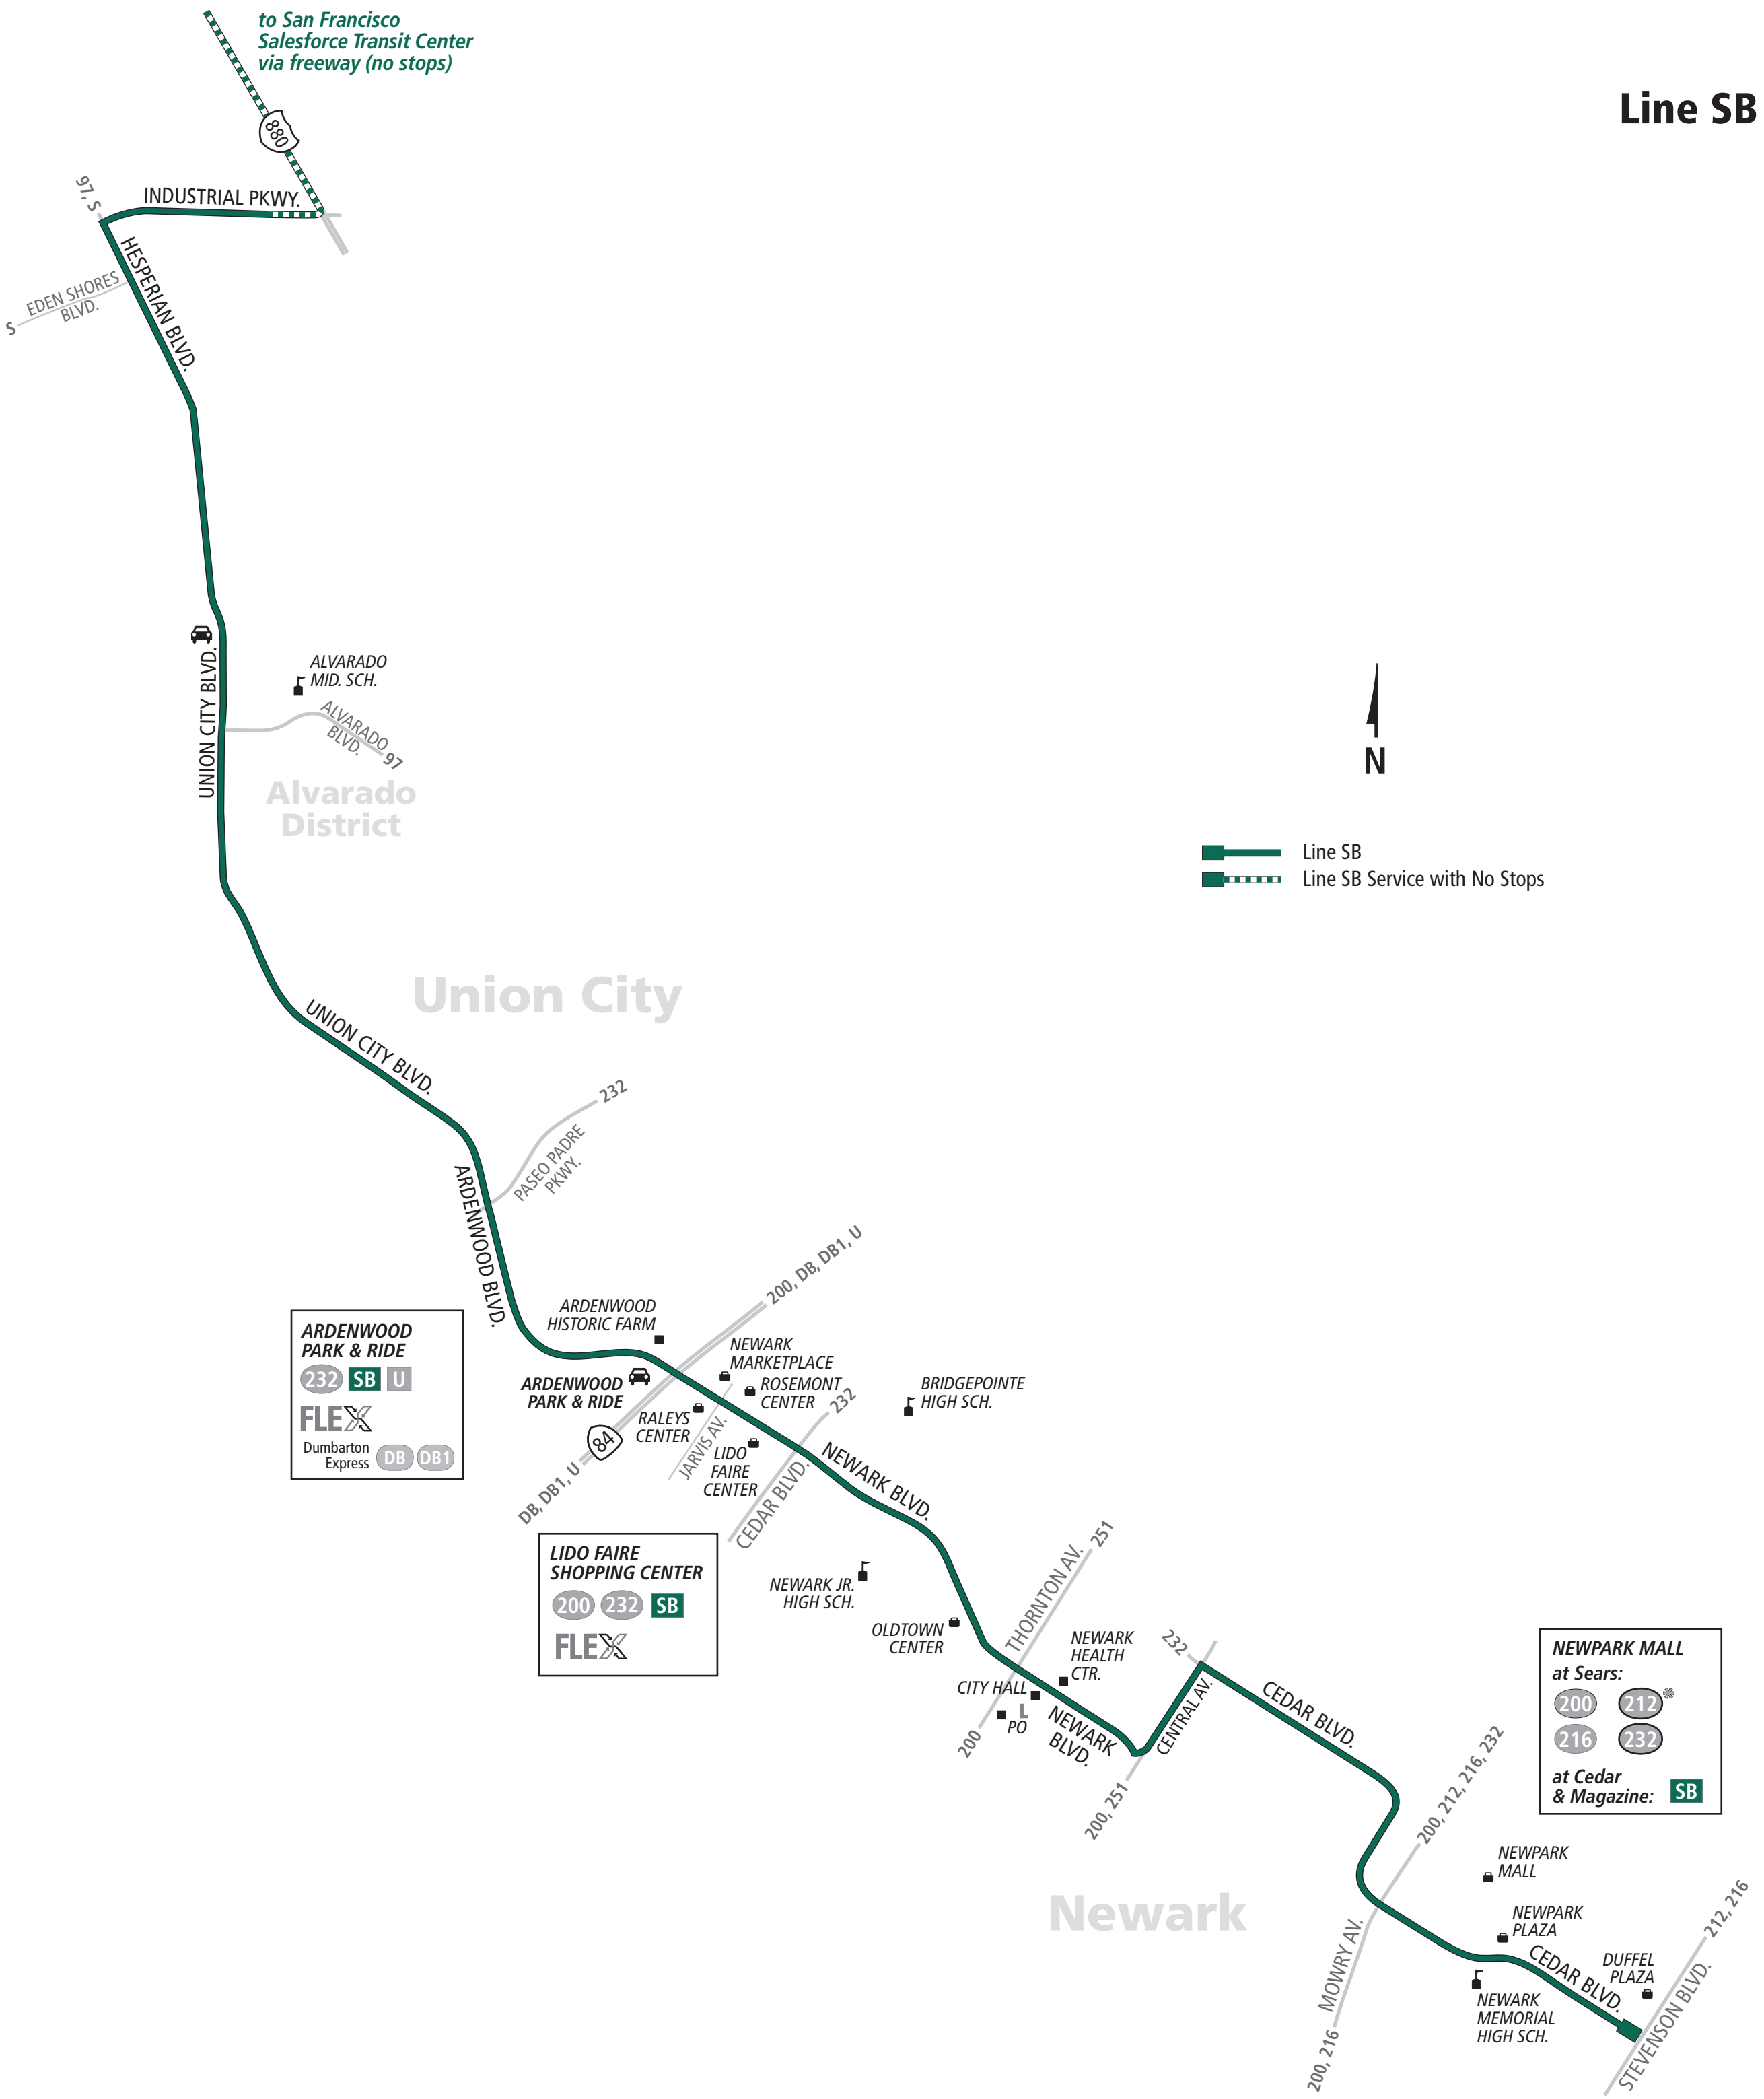

Line SB

to San Francisco
Salesforce Transit Center
via freeway (no stops)

Alvarado District

Union City

Newark

ARDENWOOD PARK & RIDE
 232 SB U
 FLEX
 Dumbarton Express DB DB1

LIDO FAIRE SHOPPING CENTER
 200 232 SB
 FLEX

NEWPARK MALL
 at Sears:
 200 212 216 232
 at Cedar & Magazine: SB