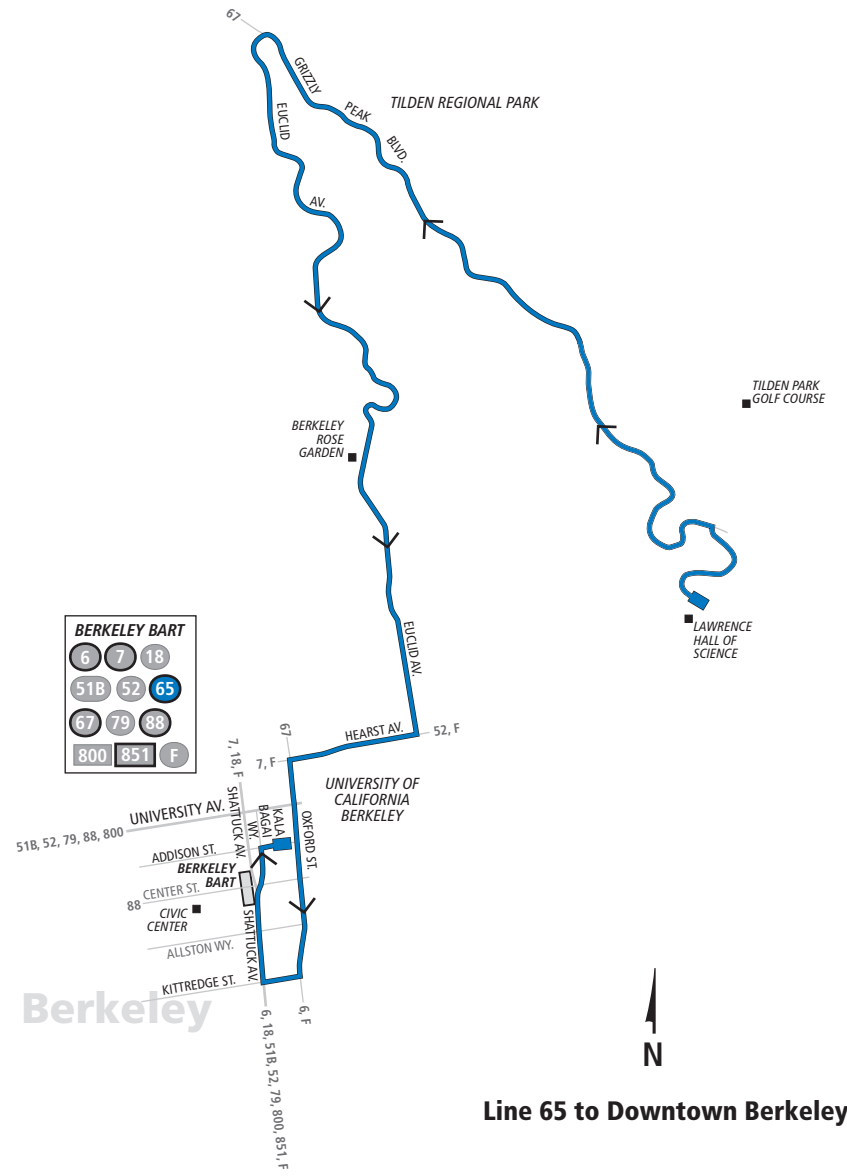

# 65 Monday through Friday except holidays To Downtown Berkeley

Lawrence Hall of Science	Euclid Ave. & Grizzly Peak Blvd.	Oxford St. & Addison St.
7:53a	8:06a	8:20a
8:53a	9:06a	9:20a
9:53a	10:06a	10:20a
10:54a	11:06a	11:20a
11:54a	12:06p	12:20p
12:54p	1:06p	1:20p
1:54p	2:06p	2:20p
2:54p	3:06p	3:20p
3:54p	4:06p	4:20p
4:54p	5:06p	5:20p
5:54p	6:06p	6:20p
6:56p	7:08p	7:22p

# AC TRANSIT SCHEDULE

EFFECTIVE:  
**December 20, 2020**

## *Berkeley*

Downtown Berkeley BART  
Hearst Avenue  
Euclid Avenue  
Grizzly Peak Blvd.  
Lawrence Hall of Science

Monday through Friday except  
holidays

# Line 65

Line 65 to Lawrence Hall of Science

Line 65 to Downtown Berkeley