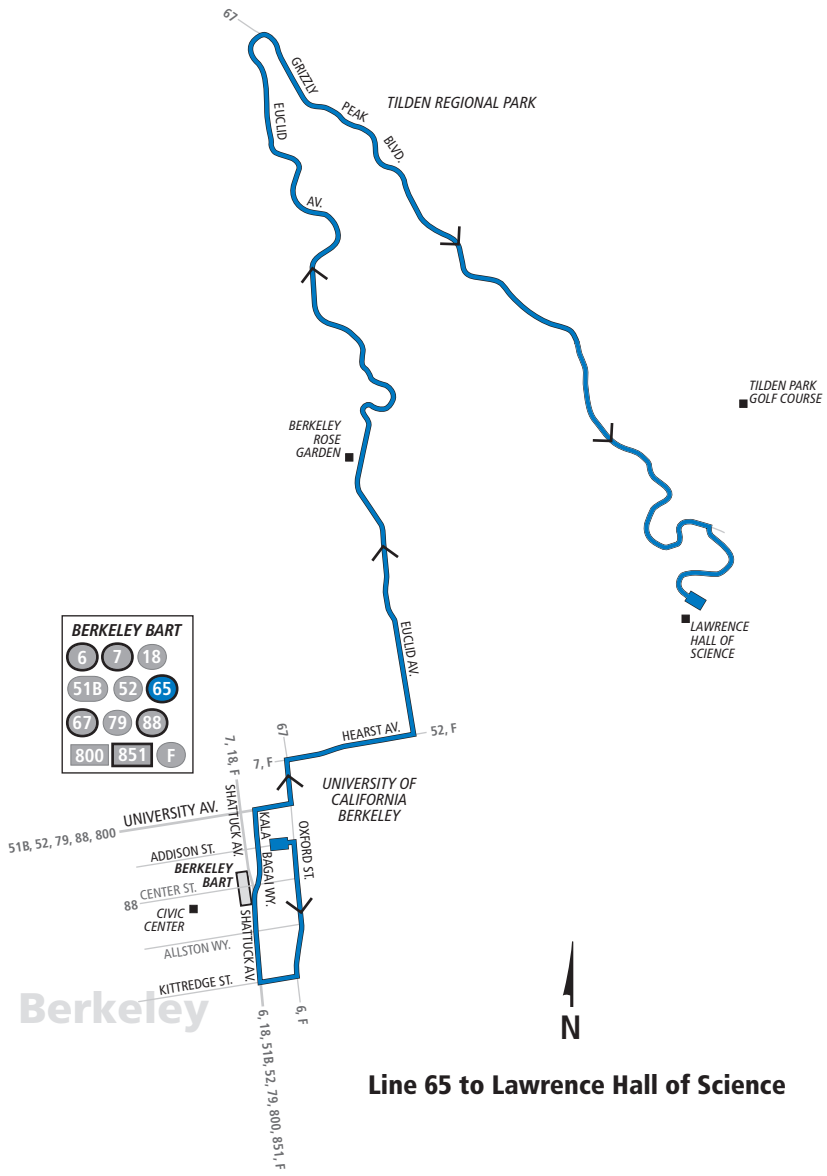

# 65 Monday through Friday except holidays To Downtown Berkeley

Lawrence Hall of Science	Euclid Ave. & Grizzly Peak Blvd.	Oxford St. & Addison St.
7:53a	8:06a	8:20a
8:53a	9:06a	9:20a
9:53a	10:06a	10:20a
10:54a	11:06a	11:20a
11:54a	12:06p	12:20p
12:54p	1:06p	1:20p
1:54p	2:06p	2:20p
2:54p	3:06p	3:20p
3:54p	4:06p	4:20p
4:54p	5:06p	5:20p
5:54p	6:06p	6:20p
6:56p	7:08p	7:22p

# AC TRANSIT SCHEDULE

EFFECTIVE:  
**December 20, 2020**

## *Berkeley*

Downtown Berkeley BART  
Hearst Avenue  
Euclid Avenue  
Grizzly Peak Blvd.  
Lawrence Hall of Science

Monday through Friday except  
holidays

# Line 65

Line 65 to Lawrence Hall of Science

Line 65 to Downtown Berkeley