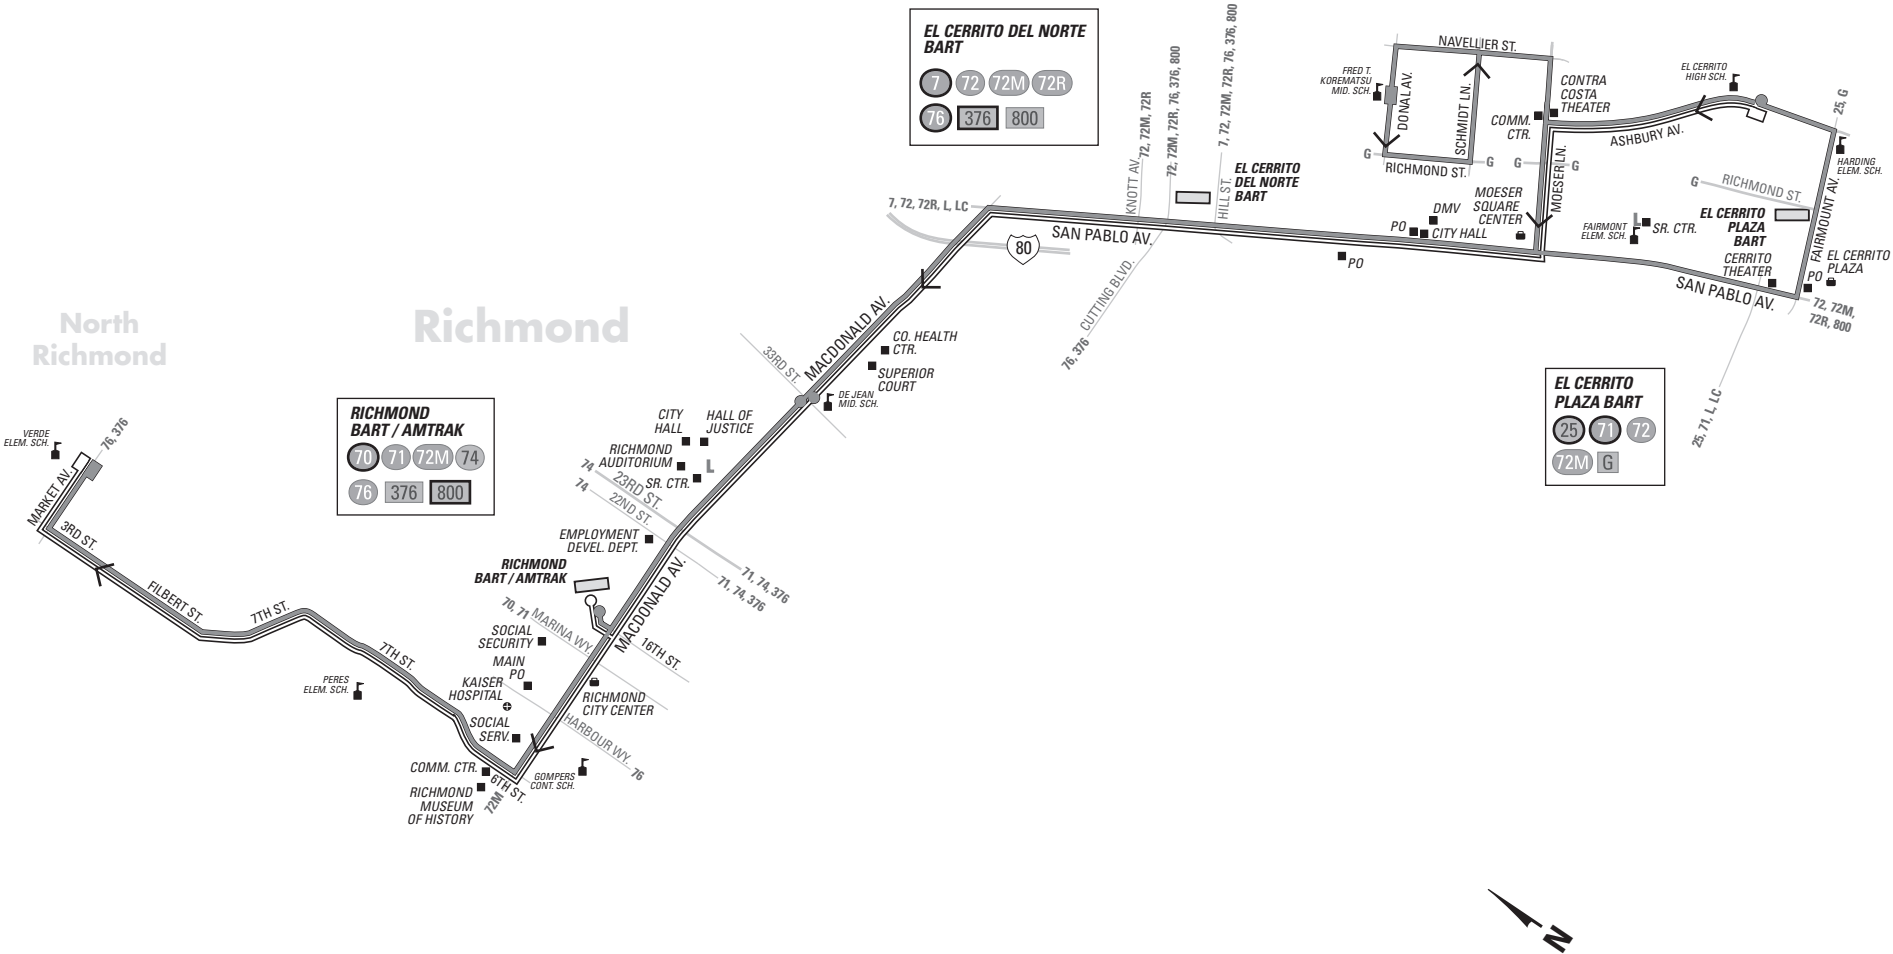

667 Monday through Friday except holidays To Donal Ave. & Norvell St.

Note	Market Ave. & 6th St.	Macdonald Ave. & Harbour Way	Richmond BART	21st St. & Macdonald Ave.	Cutting Blvd. & San Pablo Ave.	Fairmount Ave. & San Pablo Ave.	El Cerrito High School	Donal Ave. & Norvell St.
WD-3	7:15a	7:25a	7:28a	7:29a	7:39a	7:45a	7:49a	7:55a

667 AC TRANSIT SCHEDULE

SERVICE TO SCHOOLS

EFFECTIVE:

August 9, 2020

▶ North Richmond

Market Avenue
Third Street

▶ Richmond

Seventh Street
Macdonald Avenue

▶ El Cerrito

San Pablo Avenue

▶ El Cerrito High School

▶ Korematsu Middle School

Monday through Friday except holidays

Lines that are part of AC Transit's service to schools are open to everyone. Regular local fares apply.

Line 667

El Cerrito

Line 667 Service Korematsu Middle School to/from Market Av. and 6th St.
 Line 667 Service El Cerrito High School to/from Market Av. and 6th St.