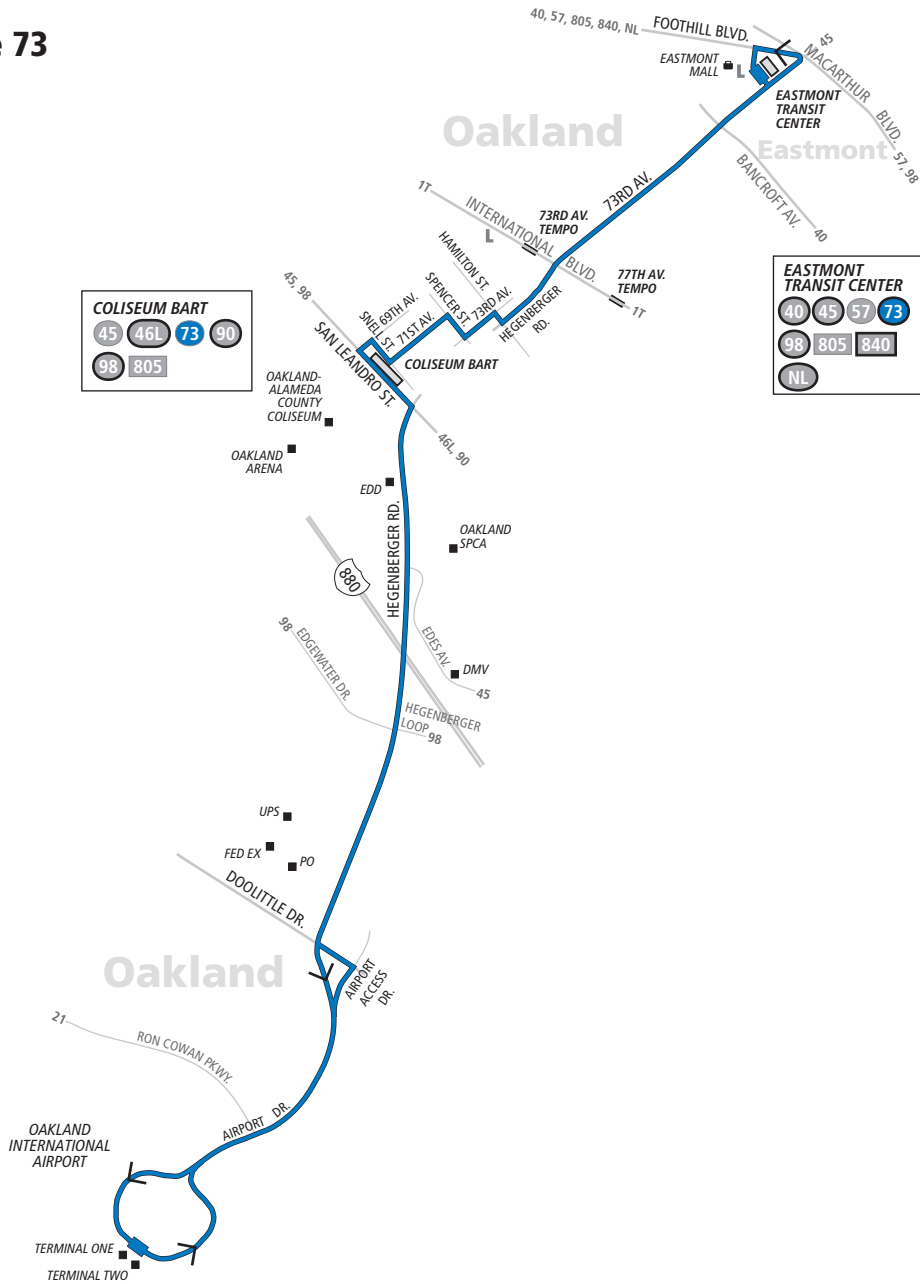

Line 73

73

AC TRANSIT SCHEDULE

EFFECTIVE:
December 20, 2020

Oakland

- Eastmont Transit Center
- 73rd Avenue
- Coliseum BART
- Hegenberger Road
- Oakland Airport

See separate timetable for All Nighter service on Line 805.

Every day

73 Every day To Eastmont Transit Center

Oakland Airport	Coliseum BART	Eastmont Transit Center
1:46a	1:55a	2:05a
2:46a	2:55a	3:05a
3:46a	3:55a	4:05a
5:24a	5:33a	5:43a
5:54a	6:03a	6:13a
6:09a	6:18a	6:28a
6:24a	6:33a	6:43a
6:39a	6:48a	6:58a
6:55a	7:04a	7:14a
7:10a	7:19a	7:29a
7:26a	7:35a	7:45a
7:41a	7:50a	8:00a
7:57a	8:06a	8:16a
8:12a	8:21a	8:31a
8:27a	8:36a	8:46a
8:42a	8:51a	9:01a
8:57a	9:06a	9:16a
9:12a	9:21a	9:31a
9:27a	9:36a	9:46a
9:42a	9:51a	10:01a
9:57a	10:06a	10:16a
10:12a	10:21a	10:31a
10:28a	10:37a	10:47a
10:43a	10:52a	11:02a
10:58a	11:07a	11:17a
11:13a	11:22a	11:32a
11:28a	11:37a	11:47a
11:43a	11:52a	12:02p
11:58a	12:07p	12:17p
12:13p	12:22p	12:32p
12:28p	12:37p	12:47p
12:43p	12:52p	1:02p
12:58p	1:07p	1:17p
1:13p	1:22p	1:32p
1:29p	1:38p	1:48p
1:44p	1:53p	2:03p
1:59p	2:08p	2:18p
2:14p	2:23p	2:33p
2:29p	2:38p	2:48p
2:44p	2:53p	3:03p
2:59p	3:08p	3:18p
3:14p	3:23p	3:33p
3:29p	3:38p	3:48p
3:44p	3:53p	4:03p
3:59p	4:08p	4:18p
4:14p	4:23p	4:33p
4:29p	4:38p	4:48p
4:44p	4:53p	5:03p
4:59p	5:08p	5:18p
5:14p	5:23p	5:33p
5:29p	5:38p	5:48p
5:44p	5:53p	6:03p
5:58p	6:07p	6:17p
6:13p	6:22p	6:32p
6:28p	6:37p	6:47p
6:43p	6:52p	7:02p
6:58p	7:07p	7:17p
7:13p	7:22p	7:32p

Continued...

73 (continued) Every day. To Eastmont Transit Center

Oakland Airport	Coliseum BART	Eastmont Transit Center
7:28p	7:37p	7:47p
7:43p	7:52p	8:02p
7:57p	8:06p	8:16p
8:12p	8:21p	8:31p
8:27p	8:36p	8:46p
8:42p	8:51p	9:01p
8:57p	9:06p	9:16p
9:12p	9:21p	9:31p
9:25p	9:34p	9:44p
9:55p	10:04p	10:14p
10:25p	10:34p	10:44p
10:55p	11:04p	11:14p
11:25p	11:34p	11:44p
11:55p	12:04a	12:14a