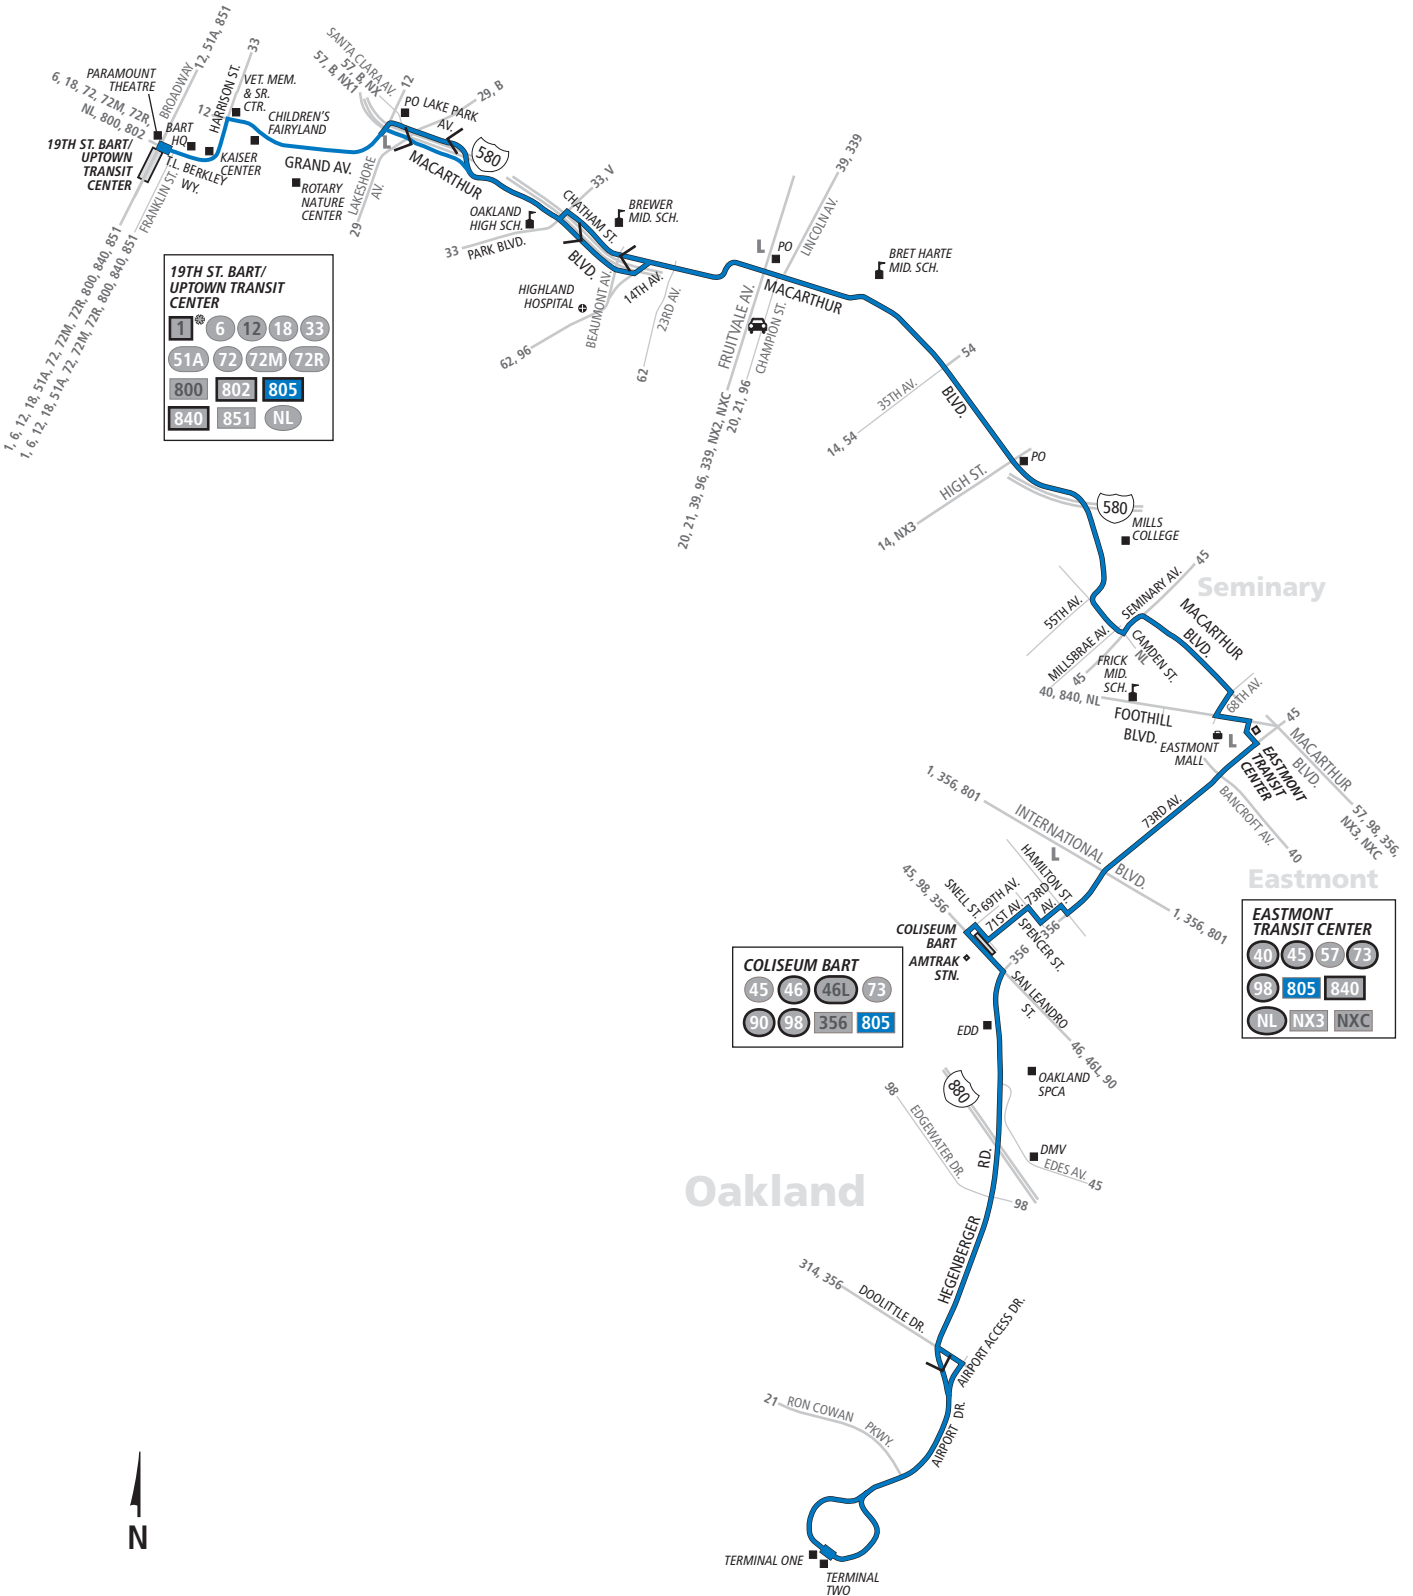

805 Every day To Downtown Oakland

Oakland Airport	Coliseum BART	Eastmont Transit Center	Seminary Ave. & MacArthur Blvd.	Fruitvale Ave. & MacArthur Blvd.	Lakeshore Ave. & Lake Park Ave.	Thomas L. Berkley Way & Broadway
—	—	11:59p	12:03a	12:13a	12:21a	12:30a
12:39a	12:50a	12:59a	1:03a	1:13a	1:21a	1:30a
1:39a	1:50a	1:59a	2:03a	2:13a	2:21a	2:30a
2:39a	2:50a	2:59a	3:03a	3:13a	3:21a	3:30a
3:39a	3:50a	3:59a	4:03a	4:13a	4:21a	4:30a
4:39a	4:50a	4:59a	5:03a	5:13a	5:21a	5:30a

805 Every day To Oakland Airport

Thomas L. Berkley Way & Broadway	Lakeshore Ave. & MacArthur Blvd.	Fruitvale Ave. & MacArthur Blvd.	Seminary Ave. & MacArthur Blvd.	Eastmont Transit Center	Coliseum BART	Oakland Airport
12:41a	12:50a	12:58a	1:07a	1:11a	1:19a	1:31a
1:41a	1:50a	1:58a	2:07a	2:11a	2:19a	2:31a
2:41a	2:50a	2:58a	3:07a	3:11a	3:19a	3:31a
3:41a	3:50a	3:58a	4:07a	4:11a	4:19a	4:31a
4:41a	4:50a	4:58a	5:07a	5:11a	5:19a	5:31a
5:41a	5:50a	5:58a	6:07a	6:11a	6:19a	6:31a

805 AC TRANSIT SCHEDULE

EFFECTIVE:

December 15, 2019

Oakland

Oakland International Airport
Hegenberger Road
73rd Avenue
Eastmont Transit Center
MacArthur Blvd.
Grand Avenue
19th Street BART
Uptown Transit Center

Every day

Oakland

19TH ST. BART/ UPTOWN TRANSIT CENTER

1	6	12	18	33
51A	72	72M	72R	
800	802	805		
840	851	NL		

COLISEUM BART

45	46	46L	73
90	98	356	805

EASTMONT TRANSIT CENTER

40	45	57	73
98	805	840	
NL	NX3	NXC	