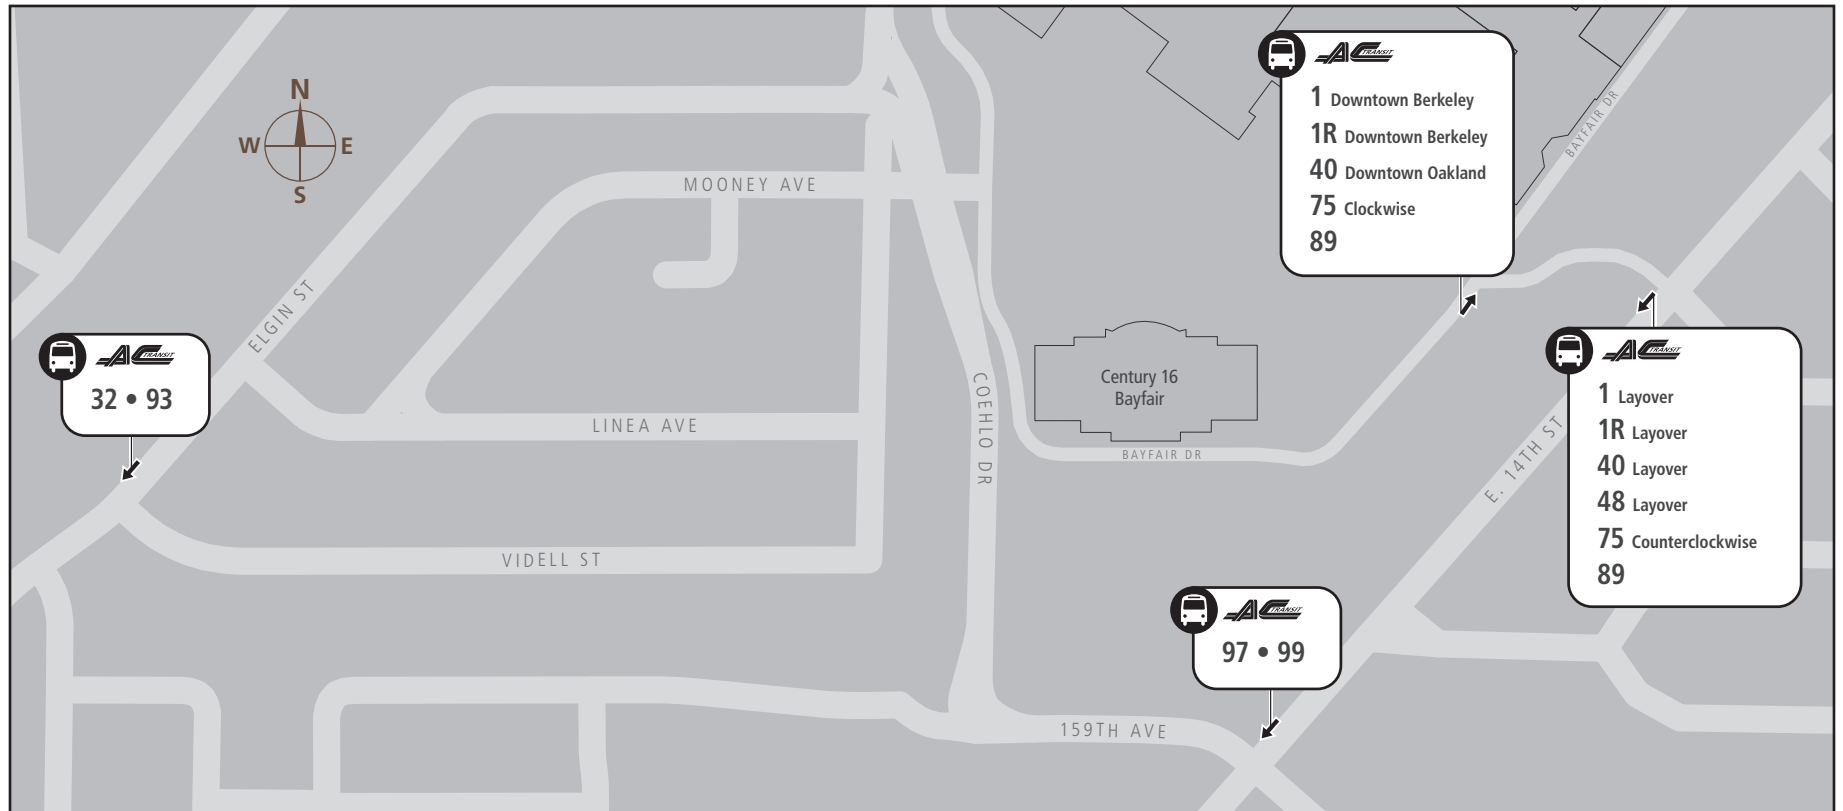

STOP LOCATIONS AT BAY FAIR BART

In the event of a BART strike, AC Transit buses will not enter BART property. Bus stops will be located on nearby streets.

BUS ALTERNATIVES FROM BAY FAIR BART

SAN FRANCISCO

Evenings: Take Line 1 to Thomas L. Berkley Way (20th St.) and Broadway. There, take Transbay Line NL.

DOWNTOWN OAKLAND

Take line 1 or 1R to downtown Oakland. (Line 1R does not operate in the evenings.)

DOWNTOWN BERKELEY

BUS LINES TO NEARBY BART STATIONS

12th St.: 1, 1R, 40

19th St.: 1, 1R (1R weekdays only)

Berkeley: 1, 1R (1R weekdays only)

Castro Valley: 32, 48

Fremont: 99

Fruitvale: 1, 1R

Lake Merritt: 1, 1R (get off on 12th St. & Oak St. and walk three blocks to 9th St.)

MacArthur: 1, 1R (1R weekdays only)

Hayward: 32, 48, 93, 99

San Leandro: 1, 75, 89

South Hayward: 99

Union City: 97, 99

FOR MORE INFORMATION

Visit www.actransit.org or call 511 and say, "AC Transit."