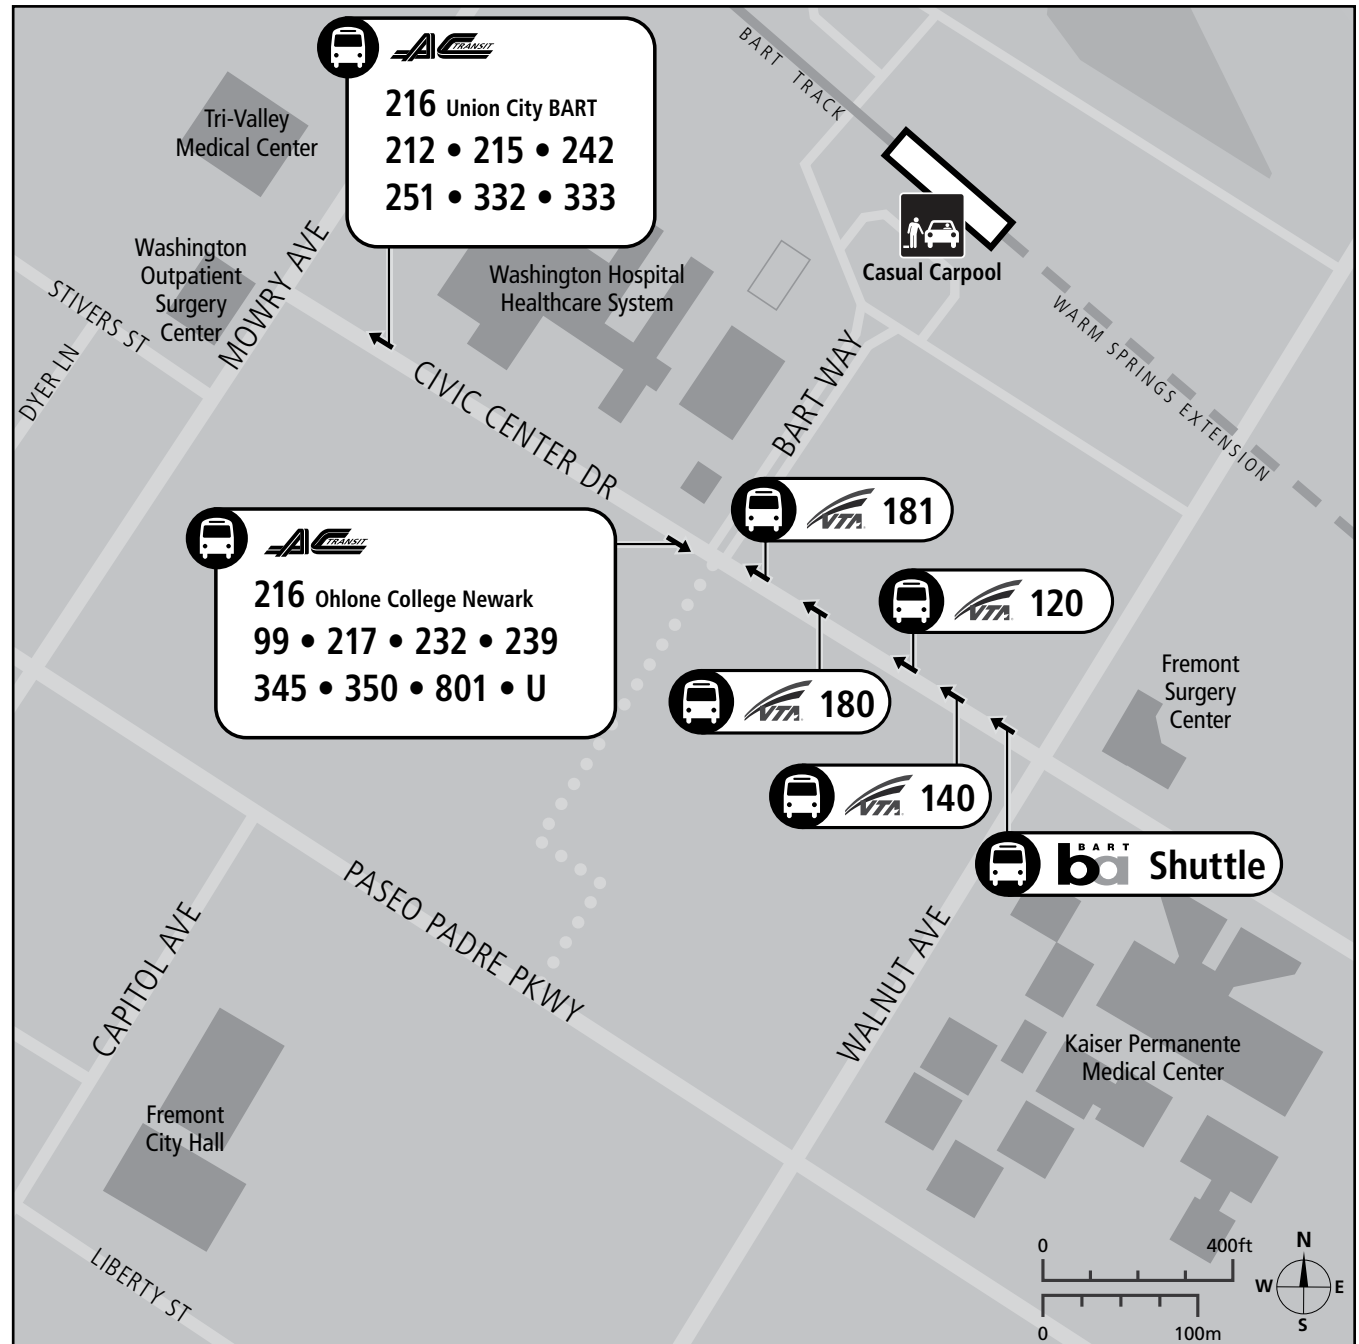

STOP LOCATIONS AT FREMONT BART

In the event of a BART strike, AC Transit buses will not enter BART property. Bus stops will be located on nearby streets.

TRANSFERS TO TRANSBAY BUSES

To get a free transfer from a AC Transit local bus to an AC Transit or Dumbarton Express Transbay bus, pay the full Transbay fare when you first get on the local bus, and ask for the transfer.

TRANSFERS BETWEEN AGENCIES

AC Transit accepts transfers or passes from Union City Transit and VTA as a local fare at BART stations or other intersecting points. To ride AC Transit transbay, pay the difference between the local and transbay fares.

If you will transfer to a second AC Transit bus, show the operator of the first bus your pass or transfer, and then pay full fare on the second bus.