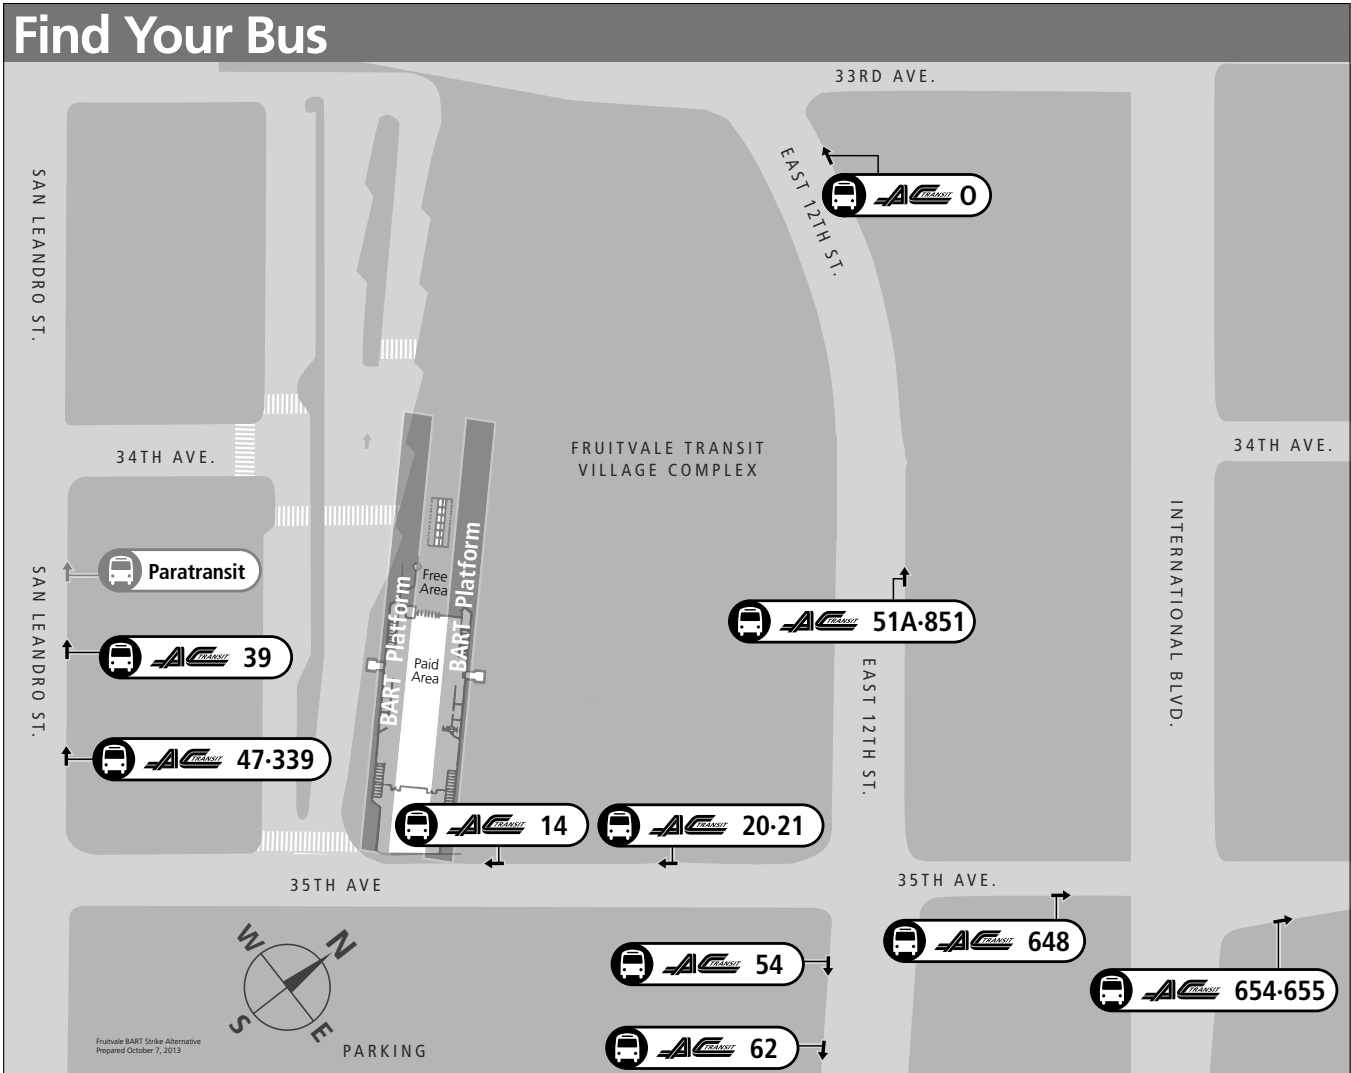

STOP LOCATIONS AT FRUITVALE BART

In the event of a BART strike, AC Transit buses will not enter BART property. Bus stops will be located on nearby streets.

BUS ALTERNATIVES FROM FRUITVALE BART

SAN FRANCISCO

Take Transbay Line O.

DOWNTOWN OAKLAND

Walk to International Blvd. & 34th Avenue. Take line 1 or 1R to downtown Oakland. (1R does not operate in the evening)

DOWNTOWN BERKELEY

Walk to International Blvd. & 34th Avenue. Take line 1 or 1R to downtown Berkeley. (1R does not operate to Berkeley in the evenings or on weekends)

12th St.: 1, 1R, 14, 20, 51A

19th St.: 1, 1R (1R weekdays only), 51A

Bay Fair: 1, 1R

Berkeley: 1, 1R

Coliseum: 50

Lake Merritt: 62 (or 1, 1R — get off on 12th St. & Oak St. and walk three blocks to 9th St.)

MacArthur: 1, 1R (1R weekdays only)

Rockridge: 51A

San Leandro: 1

West Oakland: 62

FOR MORE INFORMATION

Visit www.actransit.org or call 511 and say, “AC Transit.”