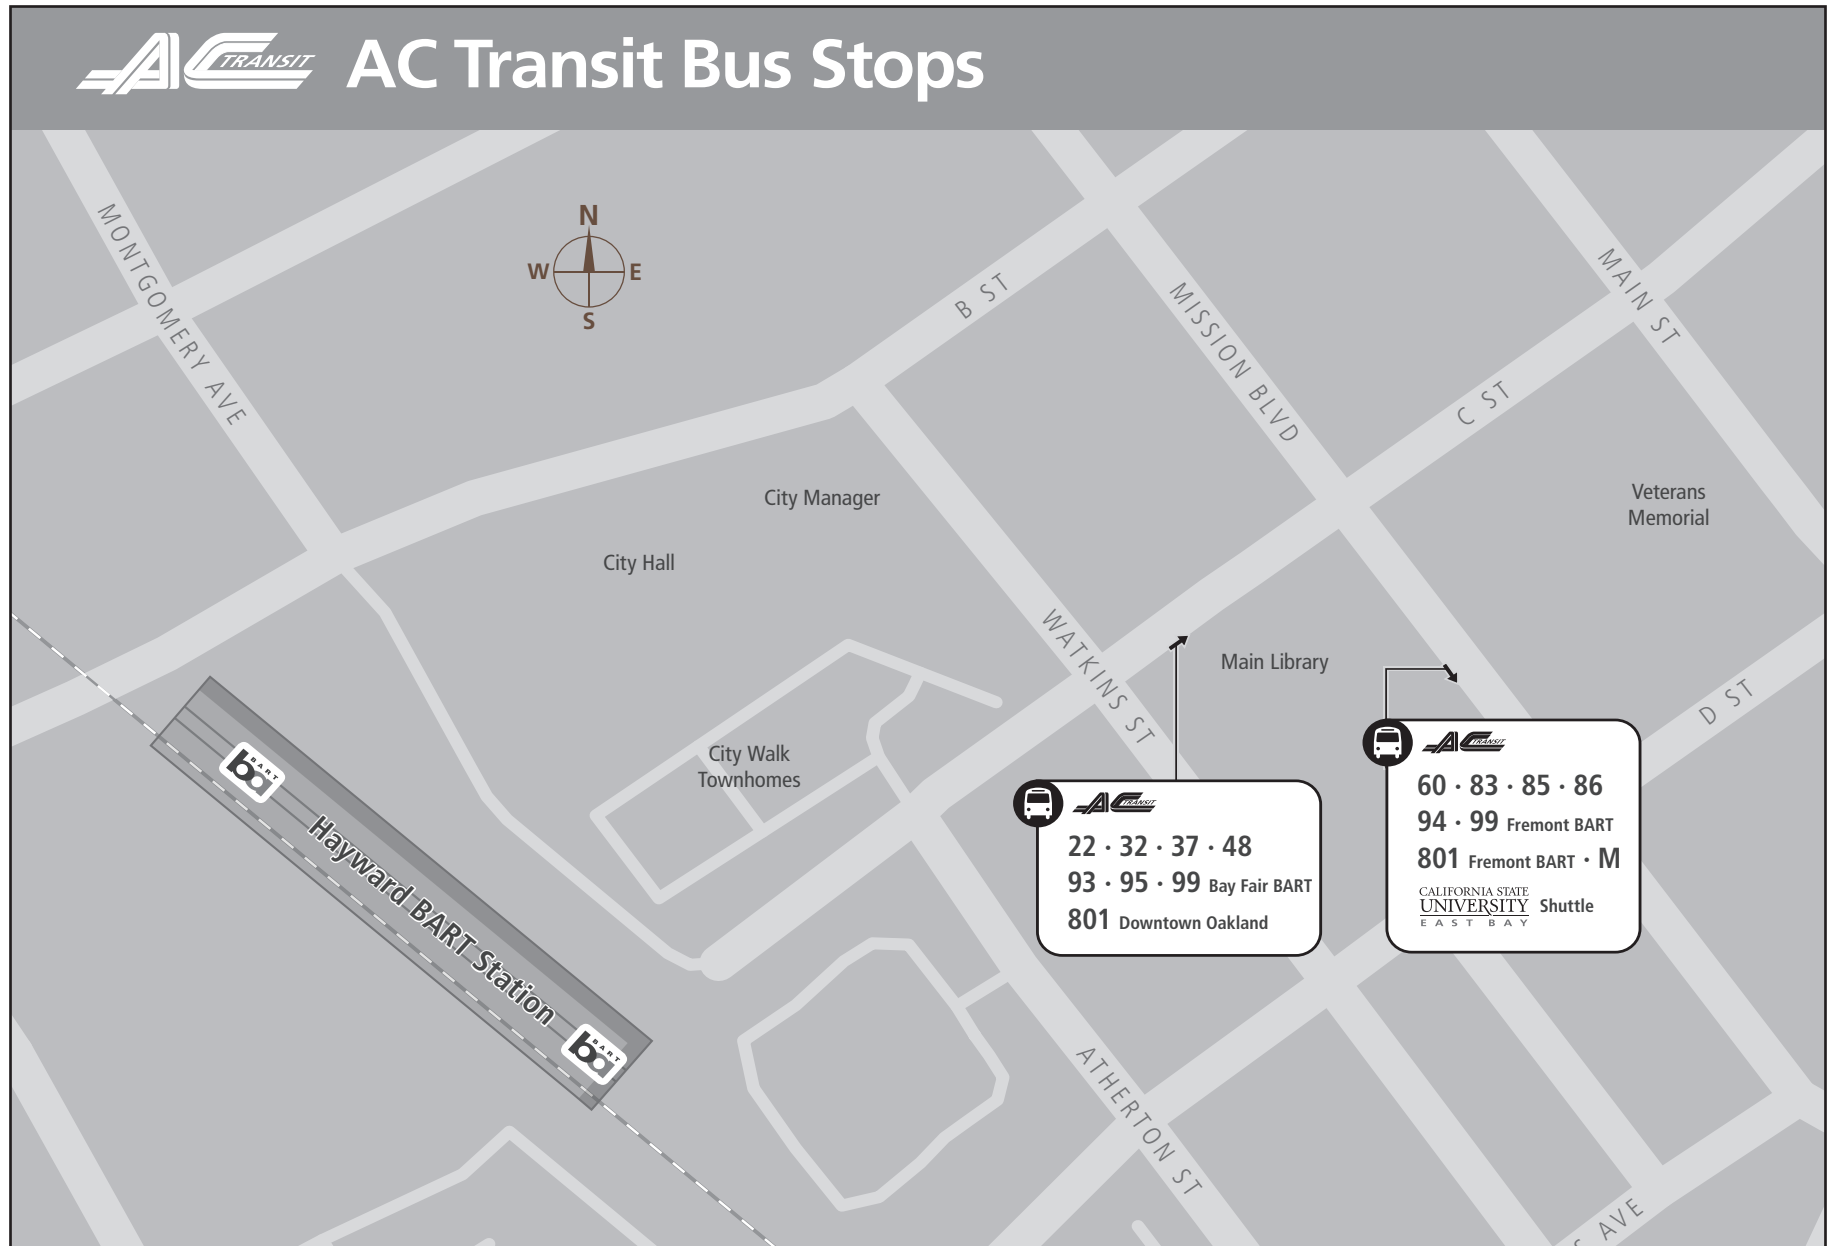

STOP LOCATIONS AT HAYWARD BART

In the event of a BART strike, AC Transit buses will not enter BART property. Bus stops will be located on nearby streets.

BUS ALTERNATIVES FROM HAYWARD BART

SAN FRANCISCO

Weekday morning commute only: Take lines 22, 83, 85, or 86 to Hesperian Blvd. There, catch Transbay Line S. (Last Line S leaves from West Winton Ave. and Hesperian Blvd. at 7:34 a.m.) Or, follow mid-day directions.

All evenings: Take Line 99 to Bay Fair BART. There, take line 1 to Thomas L. Berkley Way (20th Street) and Broadway (Uptown Transit Center). There, take Transbay Line NL.

TRANSFERS TO TRANSBAY BUSES

To get a free transfer from a AC Transit local bus to an AC Transit Transbay bus, pay the full Transbay fare when you first get on the local bus, and ask for the transfer.

DOWNTOWN OAKLAND

During the day, take Greyhound to Oakland Greyhound and walk or take lines 18, 72, or 72M to downtown Oakland. (See note on Greyhound). Or, take Line 93 to Hayward Amtrak. Take Amtrak Capitols to Oakland-Jack London Square Amtrak, and transfer to line 58L, 72 or 72M for downtown Oakland. (See note on Amtrak.)

Or, take Line 99 to Bay Fair BART. There, take line 1 or 1R to downtown Oakland.

Evenings: Take Line 99 to Bay Fair BART and transfer to Line 1 to downtown Oakland.

DOWNTOWN BERKELEY

During the day, take Line 93 to Hayward Amtrak. Take Amtrak Capitols to Berkeley Amtrak, and transfer to Line 51B to downtown Berkeley. (See note on Amtrak.)