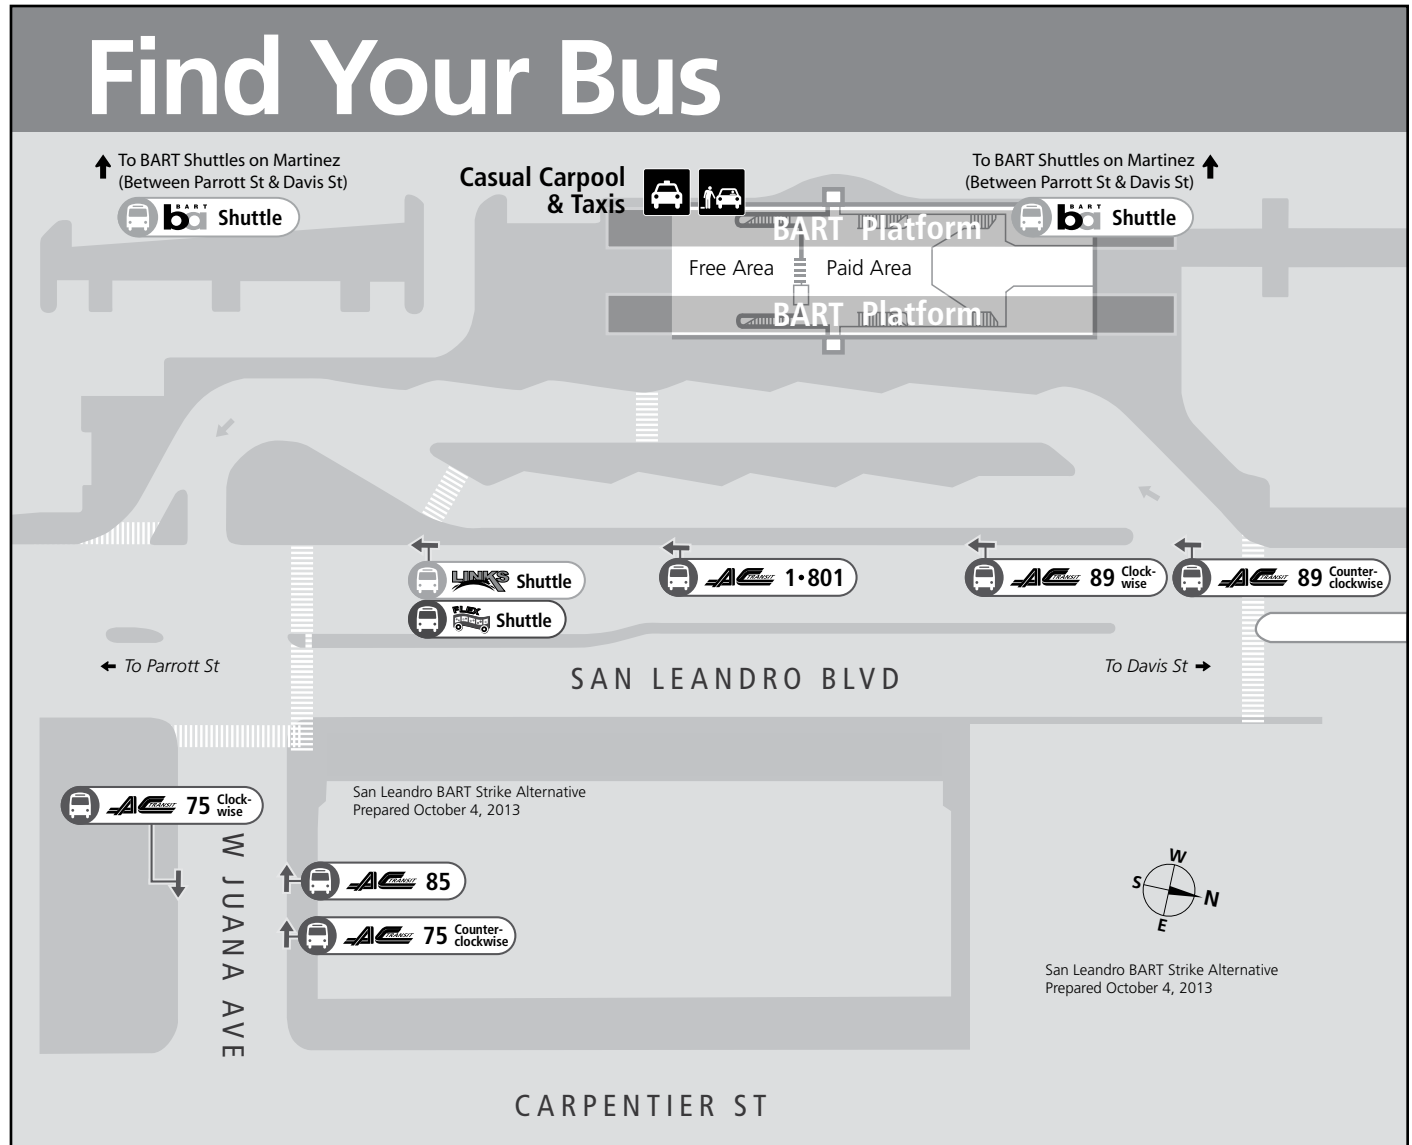

STOP LOCATIONS AT SAN LEANDRO BART

In the event of a BART strike, AC Transit buses will not enter BART property. Bus stops will be located on nearby streets.

BUS ALTERNATIVES FROM SAN LEANDRO BART

SAN FRANCISCO

Weekday morning commute: Take Line 75 to Marlow Avenue and Revere Drive. There, take Transbay line NX3 or NX4. (Last NX4 bus leaves 8:28 a.m.)

All other times, take Line 1 to Thomas L. Berkley Way (20th Street) and Broadway (Uptown Transit Center). There, take Transbay Line NL.

DOWNTOWN OAKLAND

Take Line 1 to downtown Oakland.

DOWNTOWN BERKELEY

Take Line 1 to downtown Berkeley.

TRANSFERS TO TRANSBAY BUSES

To get a free transfer from a AC Transit local bus to an AC Transit Transbay bus, pay the full Transbay fare when you first get on the local bus, and ask for the transfer.

BUS LINES TO NEARBY BART STATIONS

12th St.: 1

19th St.: 1

Bay Fair: 1, 75, 85, 89

Berkeley: 1

Fruitvale: 1

Lake Merritt: 1 (get off at 12th Street & Oak Street and walk three blocks to 9th Street)

MacArthur: 1