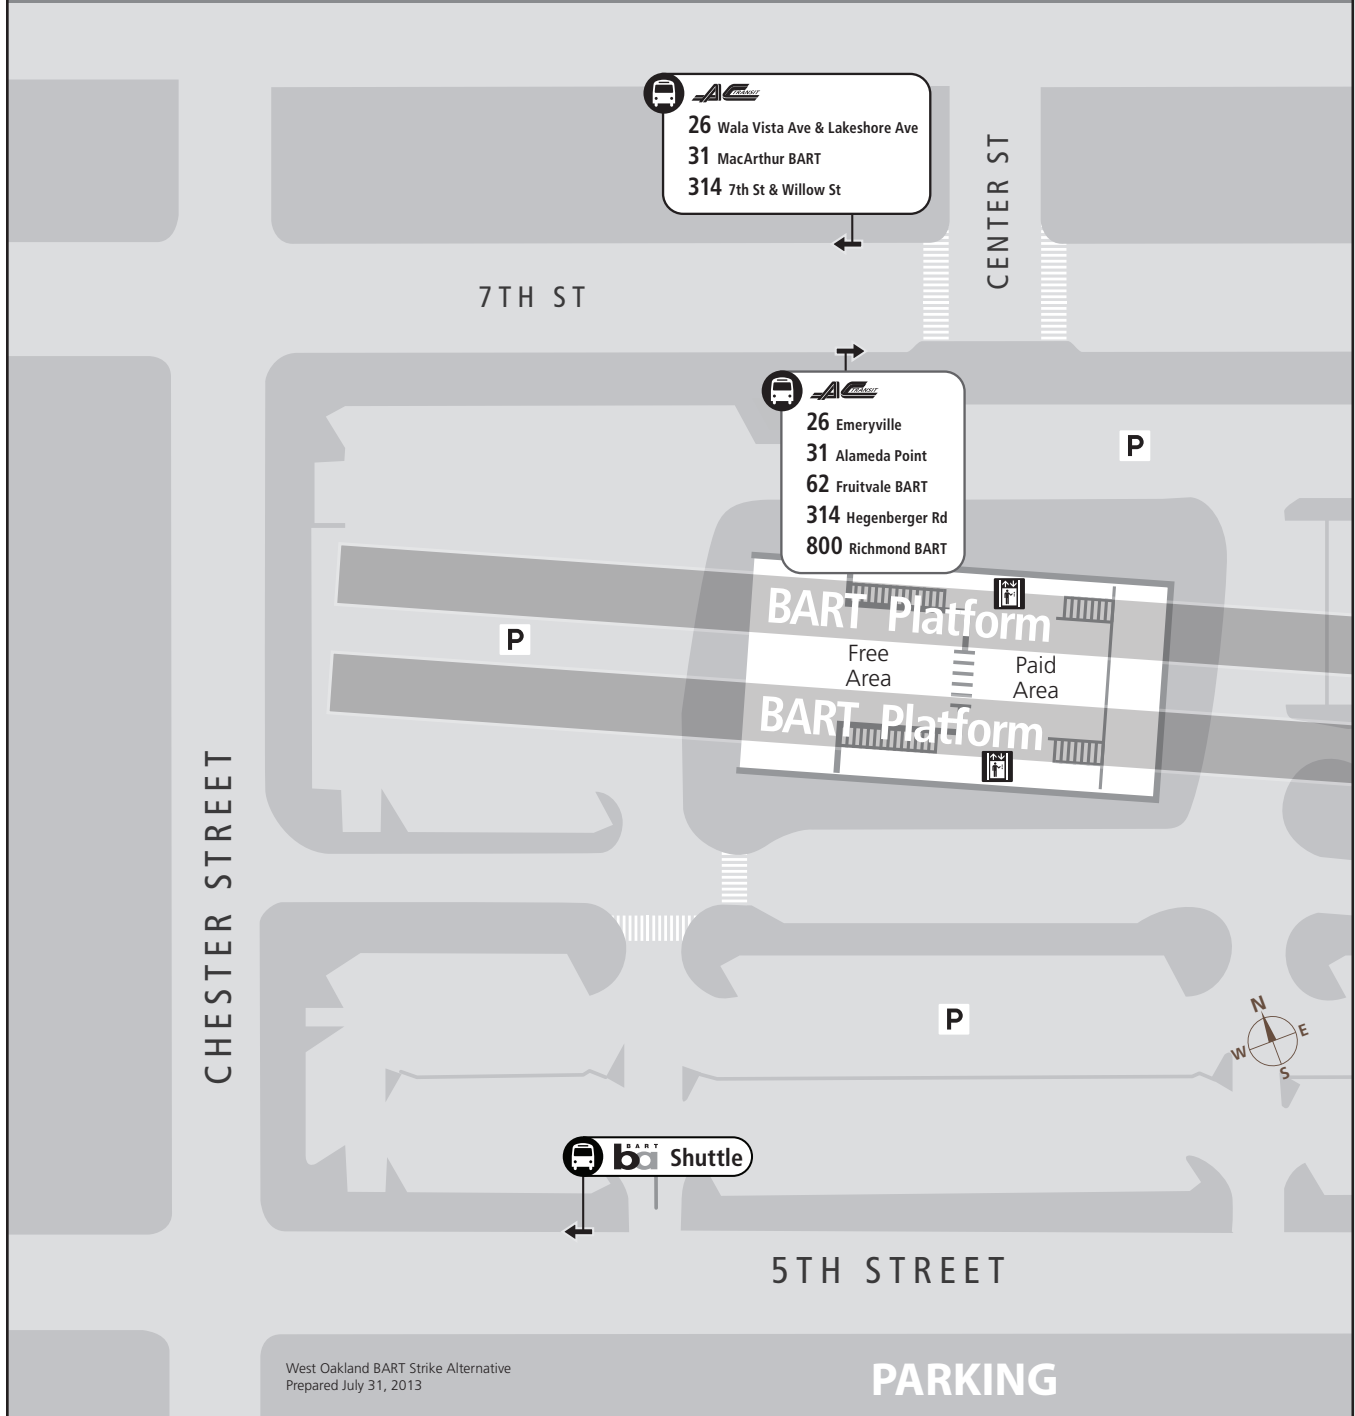

Find Your Bus

STOP LOCATIONS AT WEST OAKLAND BART

In the event of a BART strike, AC Transit buses will not enter BART property. Bus stops will be located on nearby streets.

BUS ALTERNATIVES FROM WEST OAKLAND BART

DOWNTOWN OAKLAND

Take line 26 or 31 to downtown Oakland (or Line 62 to 7th Street & Broadway).

DOWNTOWN BERKELEY

Take Line 26 to 14th Street and Broadway, or Line 31 to 11th Street and Broadway, and transfer to line 1, 1R or 18 for downtown Berkeley.

After 10:00 p.m., take Line 62 to 7th St. & Franklin, and walk to 12th St. and Broadway; or take Line 62 to International Blvd. and 5th Avenue. There, take line 1 to downtown Berkeley.

BUS LINES TO NEARBY BART STATIONS

12th Street: 26, 31

MacArthur: 31 (weekdays only)

Fruitvale: 62

Lake Merritt: 62

TRANSFERS TO TRANSBAY BUSES

To get a free transfer from a AC Transit local bus to an AC Transit Transbay bus, pay the full Transbay fare when you first get on the local bus, and ask for the transfer.