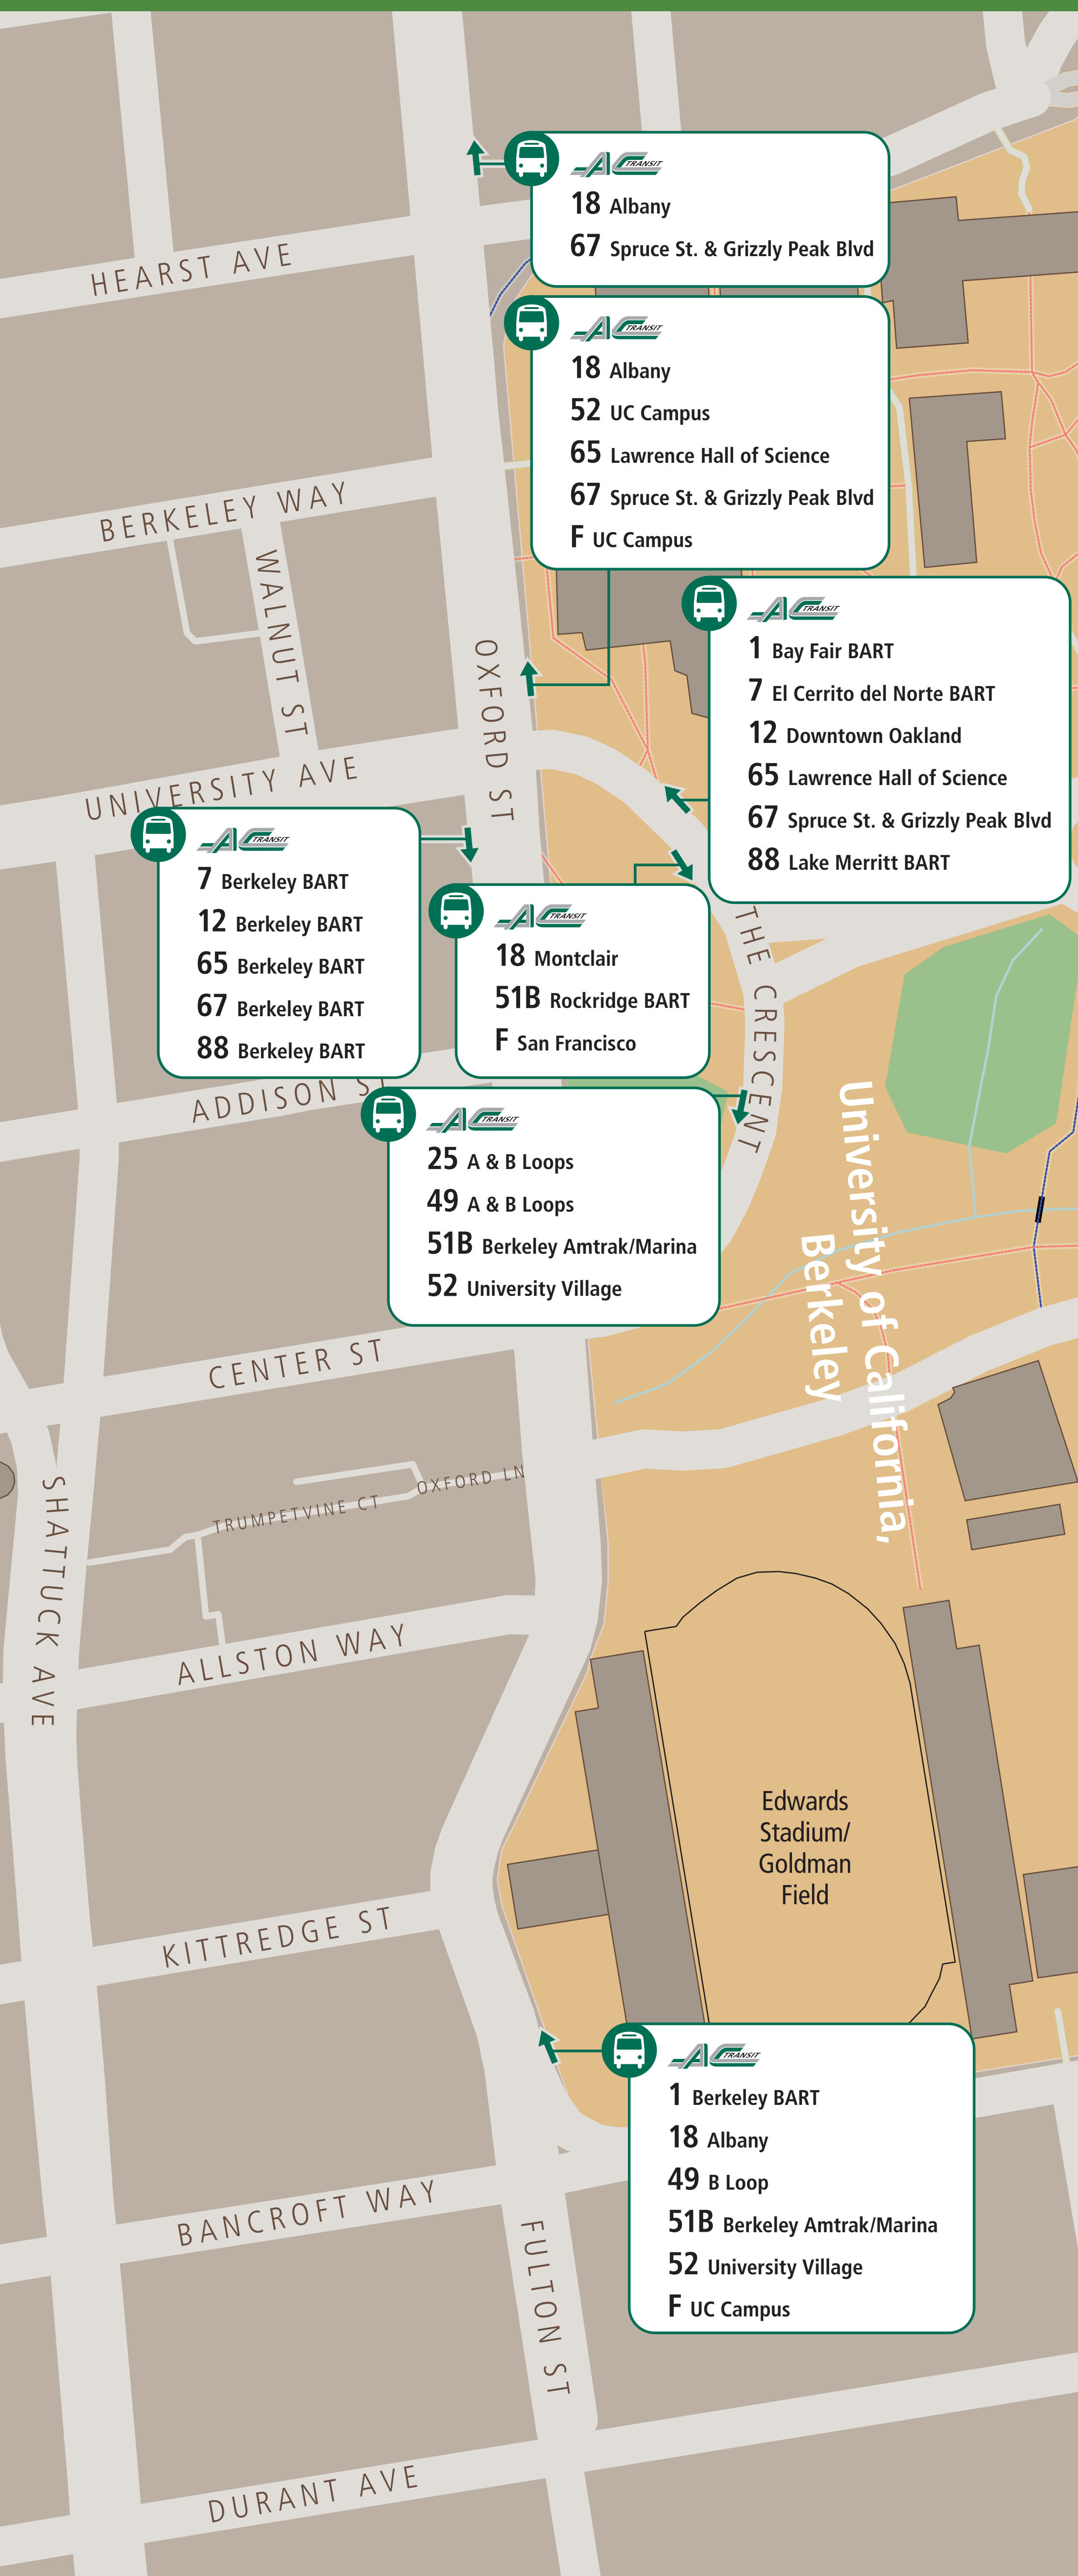

Temporary Bus Stops

18 Albany
67 Spruce St. & Grizzly Peak Blvd

18 Albany
52 UC Campus
65 Lawrence Hall of Science
67 Spruce St. & Grizzly Peak Blvd
F UC Campus

1 Bay Fair BART
7 El Cerrito del Norte BART
12 Downtown Oakland
65 Lawrence Hall of Science
67 Spruce St. & Grizzly Peak Blvd
88 Lake Merritt BART

7 Berkeley BART
12 Berkeley BART
65 Berkeley BART
67 Berkeley BART
88 Berkeley BART

18 Montclair
51B Rockridge BART
F San Francisco

25 A & B Loops
49 A & B Loops
51B Berkeley Amtrak/Marina
52 University Village

1 Berkeley BART
18 Albany
49 B Loop
51B Berkeley Amtrak/Marina
52 University Village
F UC Campus