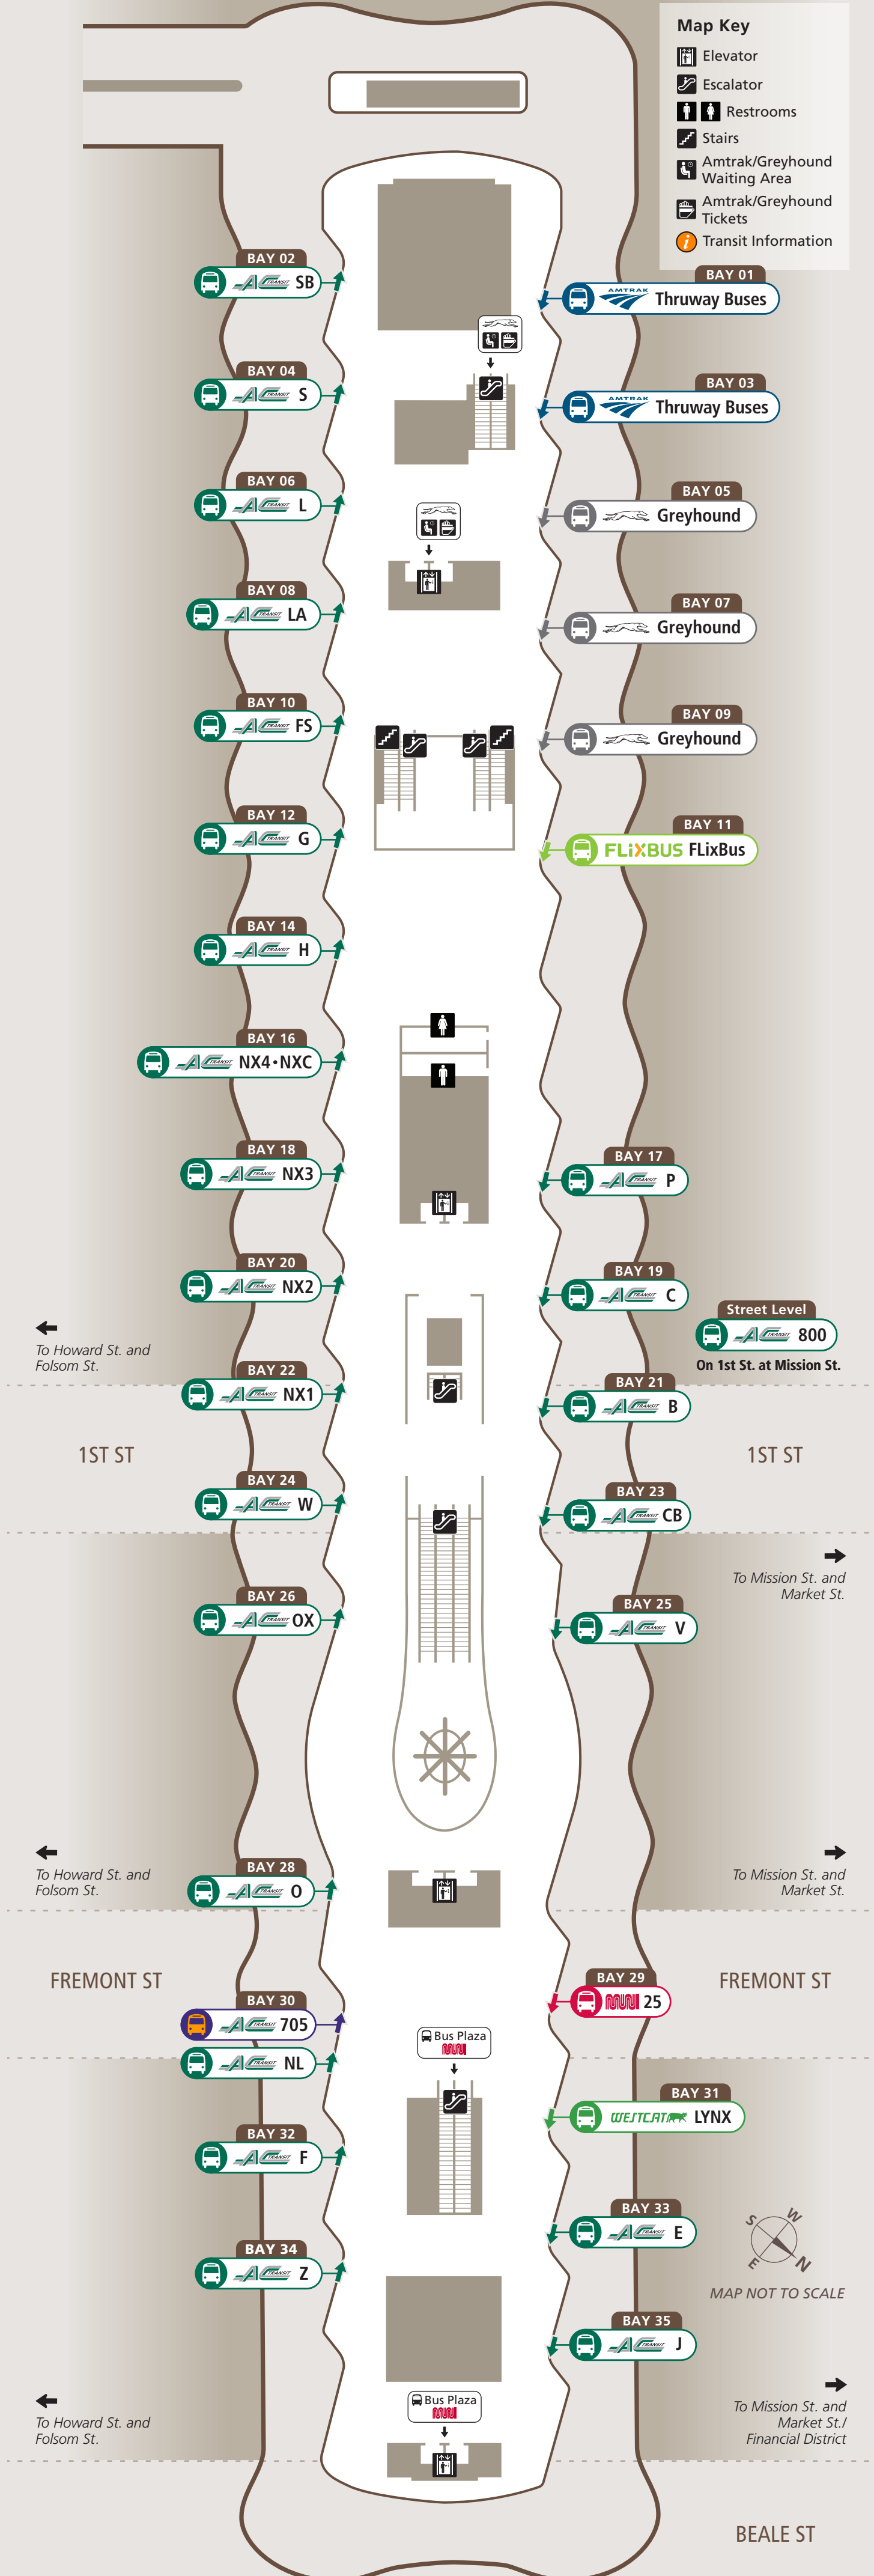

Station Map

Mapa de la estación

車站地圖

Salesforce Transit Center Bus Deck

AC Transit

- B Trestle Glen • Bay 21
- C Piedmont • Bay 19
- CB Broadway Terrace • Bay 23
- E Tunnel Road • Bay 33
- F Berkeley • Bay 32
- FS Berkeley • Bay 10
- G El Cerrito • Bay 12
- H El Cerrito • Bay 14
- J Berkeley • Bay 35
- L Richmond • Bay 06
- LA El Sobrante • Bay 08
- NL Eastmont • Bay 30
- NX1 Dimond District • Bay 22
- NX2 Laurel District • Bay 20
- NX3 Sheffield Village • Bay 18
- NX4 Castro Valley • Bay 16
- NXC Castro Valley • Bay 16
- O Alameda • Bay 28
- OX Bay Farm Island • Bay 26
- P Piedmont • Bay 17
- S Hayward • Bay 04
- SB Newark • Bay 02
- V Montclair • Bay 25
- W South Shore • Bay 24
- Z Berkeley / Albany • Bay 34
- 800 Richmond • Street level, on First St. at Mission St.

Early Bird Express

- 705 19th St Oakland • Bay 30

Greyhound

- Greyhound • Bays 05, 07, 09

Take the escalator or elevator furthest west (at the top of this map) down to the Greyhound ticket office.

San Francisco Muni

- 25 Treasure Island • Bay 29

WestCAT

- LYNX Hercules / Rodeo • Bay 31