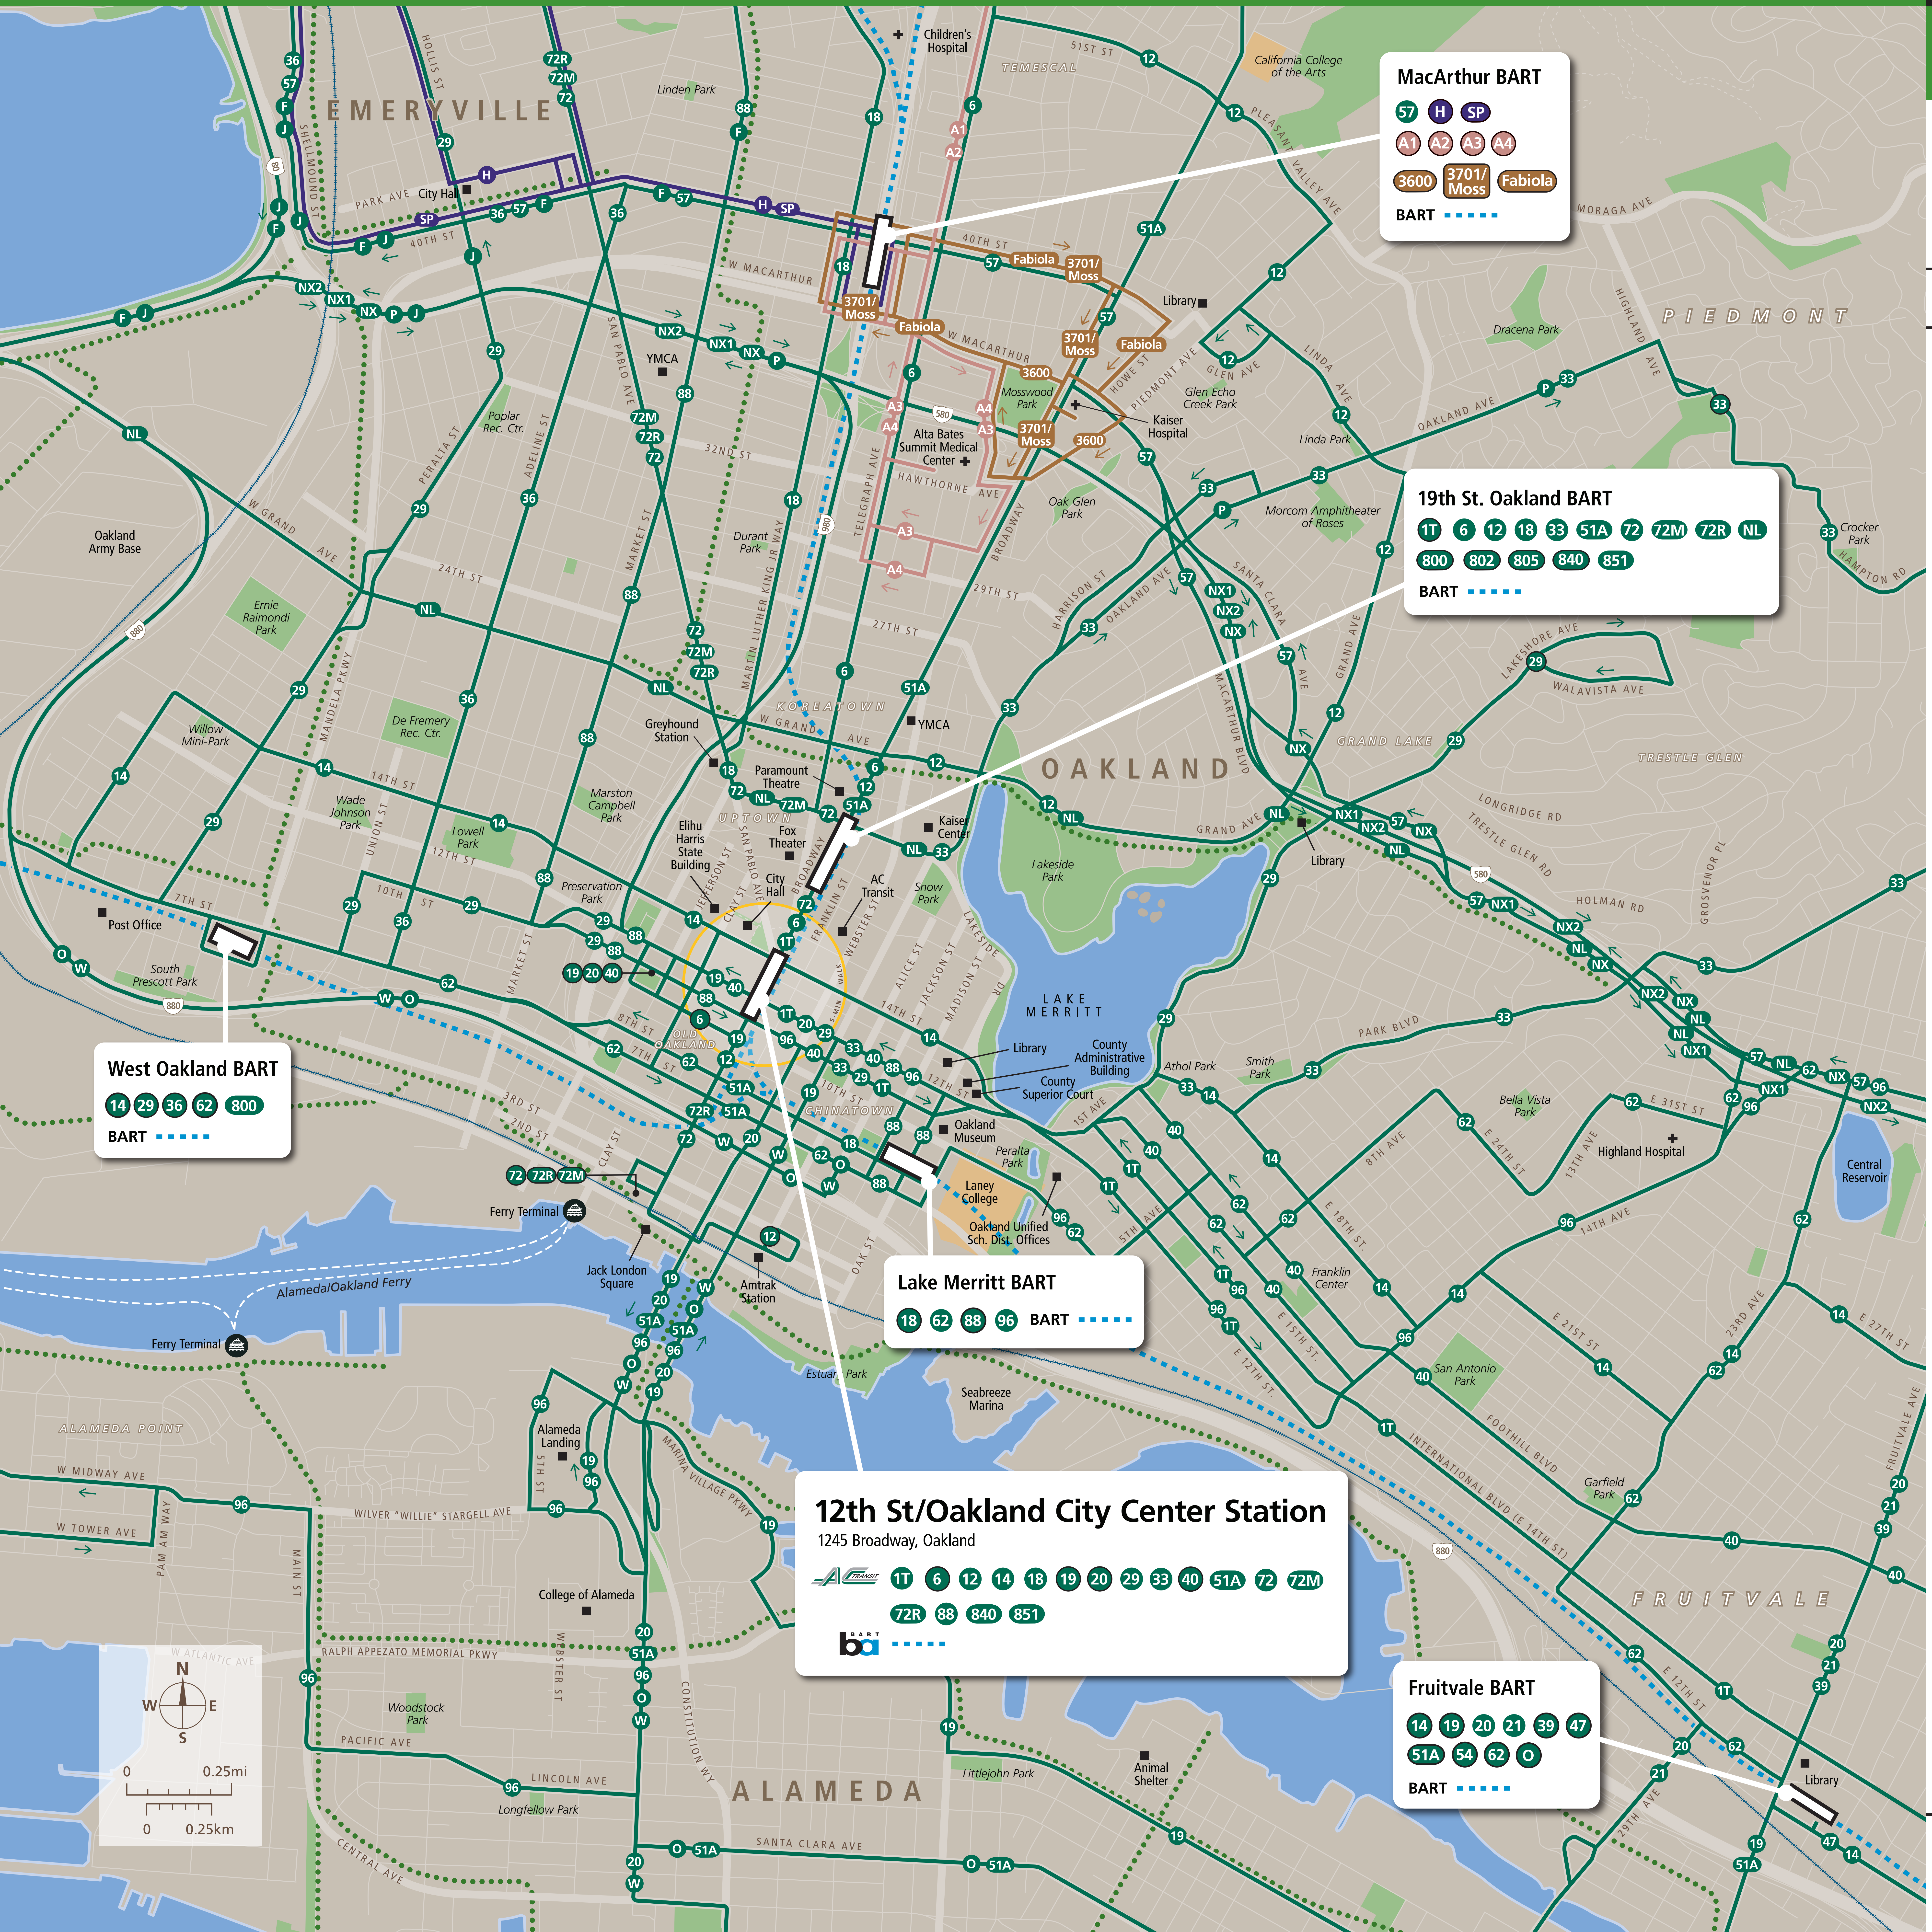

Transit Routes

Rutas del tránsito

公車路線圖

Transit Information

12th Street/ Oakland City Center Station

Oakland

Map Key

- You Are Here
- 5-Minute Walk
  1000ft/305m
- BART
- AC Transit
- Alta Bates Summit Shuttle
- Emery Go-Round
- Kaiser Shuttle
- Amtrak
- Route Terminus
- Ferry Terminal
- Bicycle Trail or Lane

This map does not show all commuter, express, special event, or all-night routes. Service may vary with time of day or day of week. Service changes may have occurred since printing. Please consult transit agency schedule or contact 511 for more information.

MacArthur BART

57 H SP
A1 A2 A3 A4
3600 3701/Moss Fabiola
BART

19th St. Oakland BART

1T 6 12 18 33 51A 72 72M 72R NL
800 802 805 840 851
BART

West Oakland BART

14 29 36 62 800
BART

Lake Merritt BART

18 62 88 96 BART

12th St/Oakland City Center Station
1245 Broadway, Oakland

AC Transit 1T 6 12 14 18 19 20 29 33 40 51A 72 72M
72R 88 840 851
BART

Fruitvale BART

14 19 20 21 39 47
51A 54 62 O
BART

Call 511 | 511.org