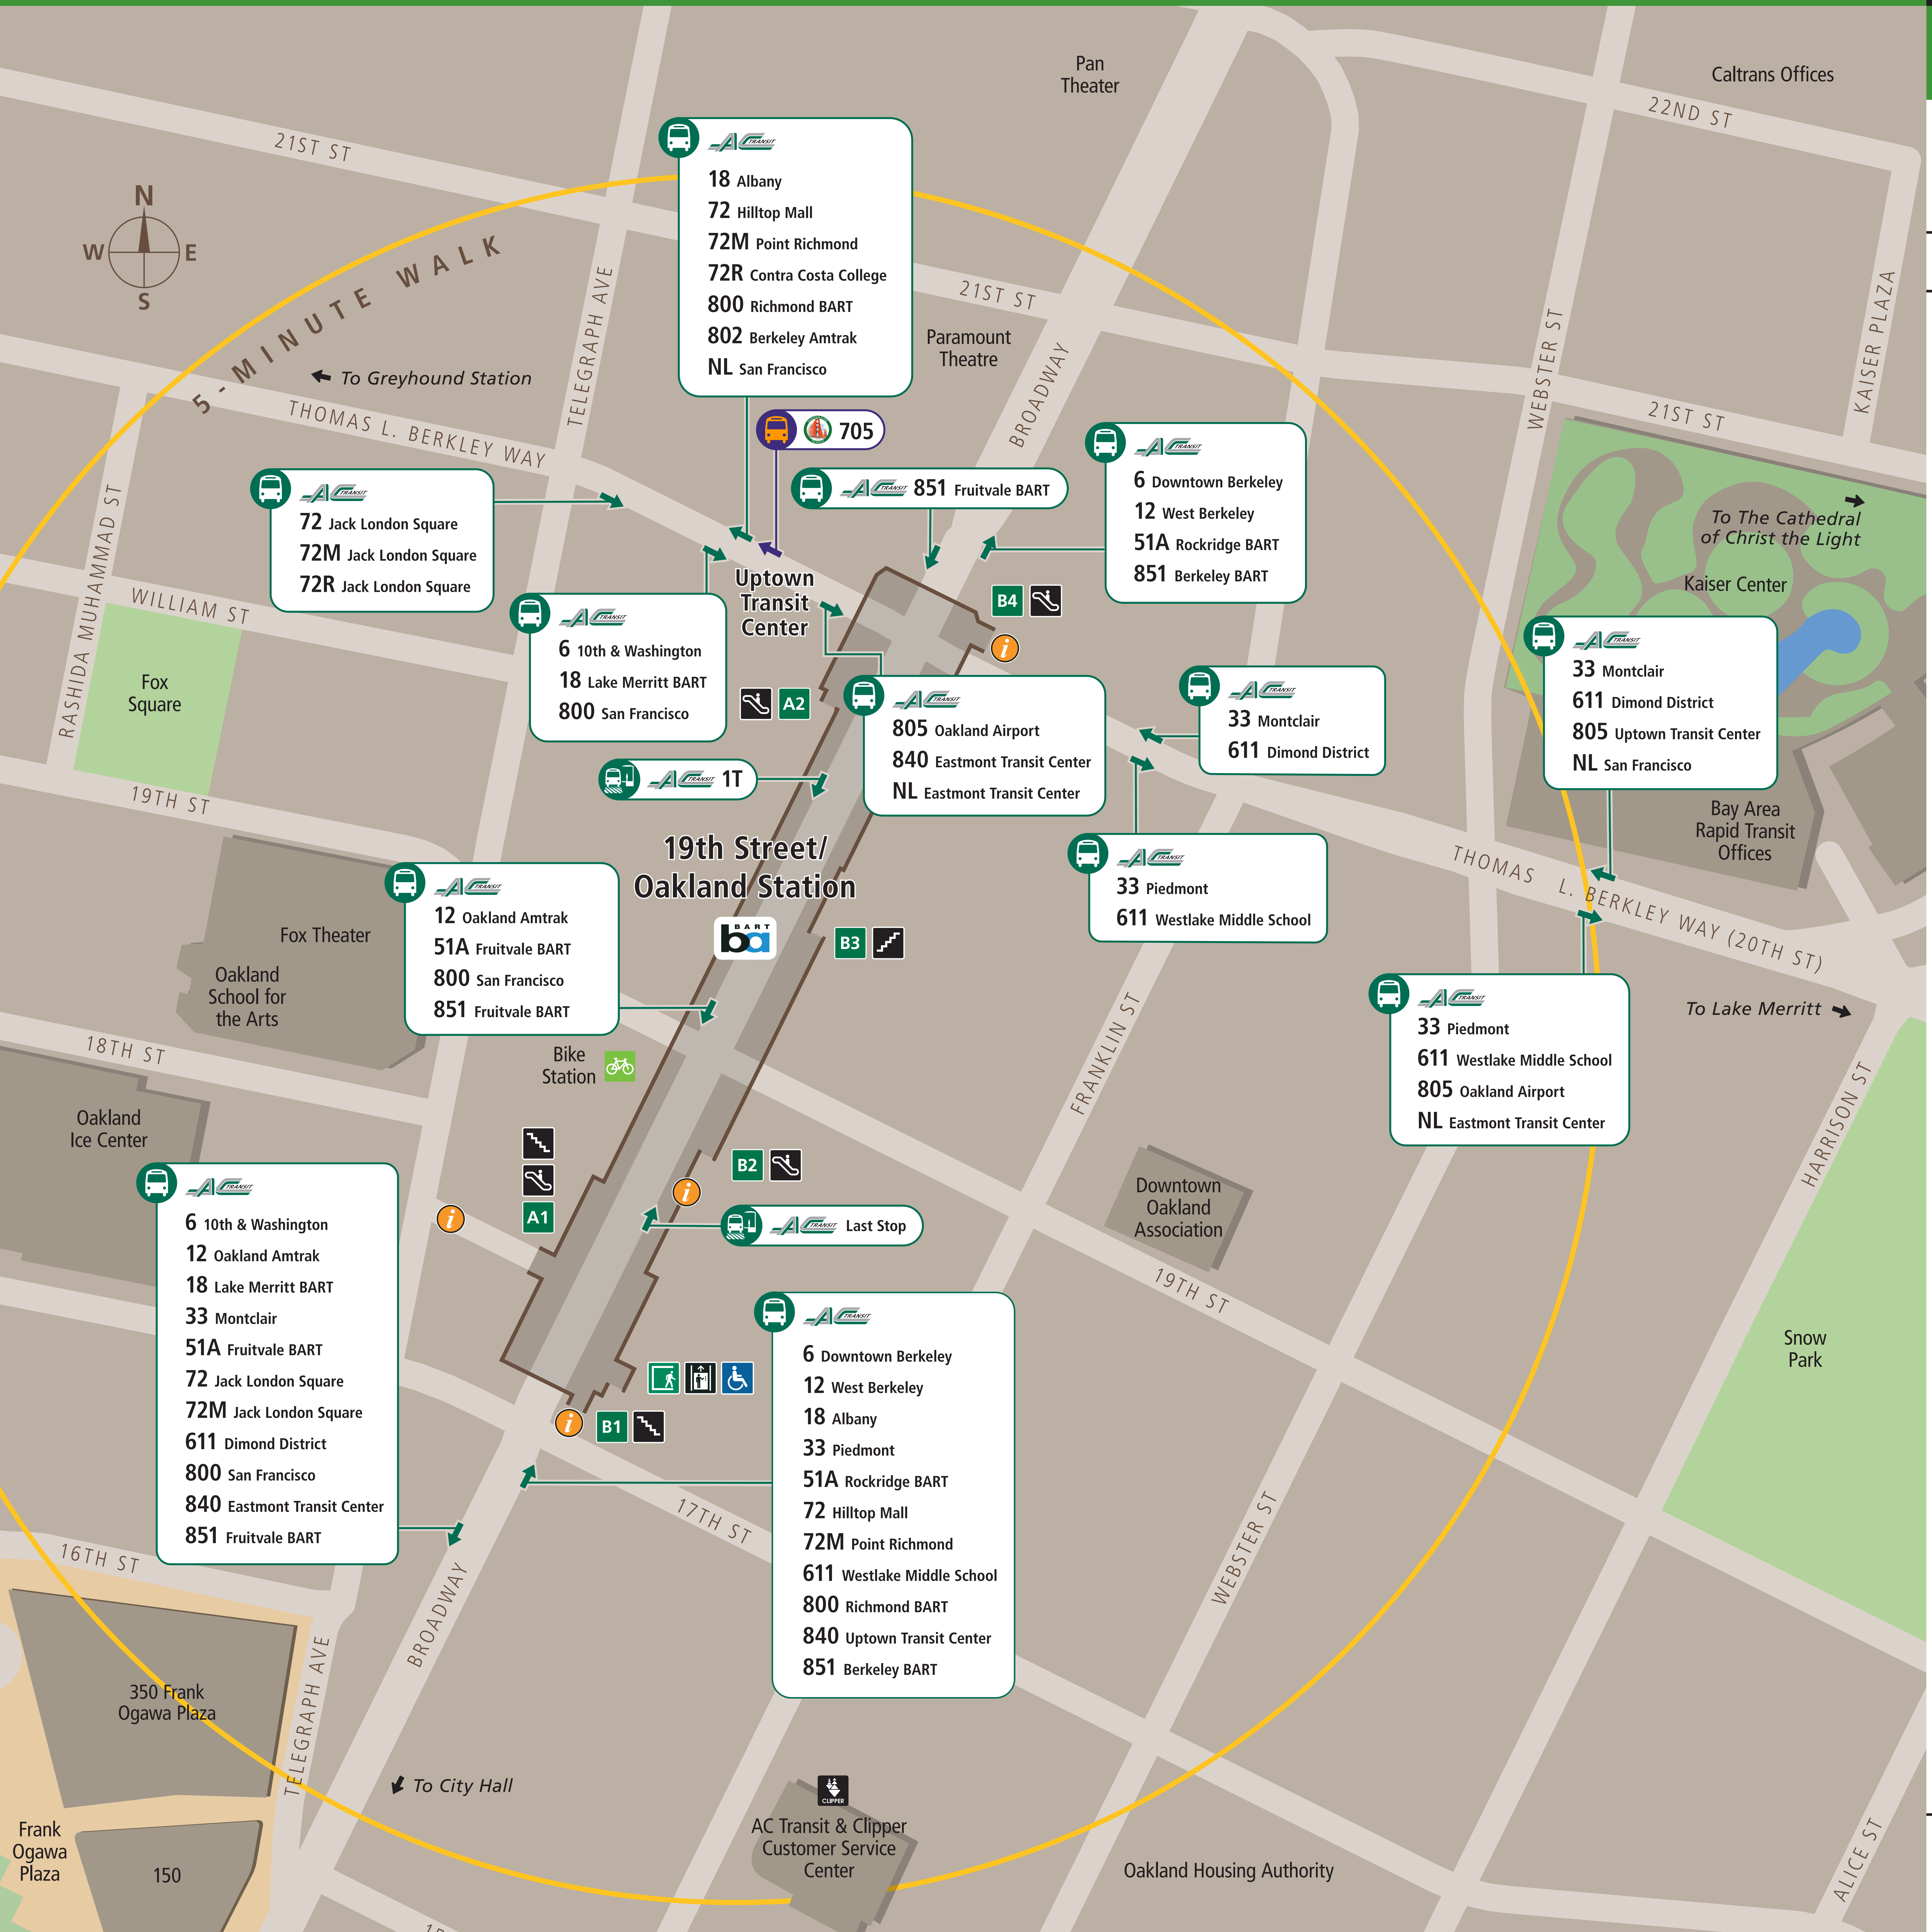

Transit Stops

Paradas del tránsito

公車站地圖

Transit Information

19th Street/ Oakland Station

Oakland

Map Key

- You Are Here
- 5-Minute Walk
  1000ft/305m
- BART Train
- Bus
- Transit Stop
- Underground Station
- Station Entrance/Exit
- Station Elevator
- Transit Information

Transit Lines

AC Transit	
Local Bus Lines	
1T	San Leandro BART
6	Downtown Berkeley
6	10th & Washington
12	Oakland Amtrak
12	West Berkeley BART
18	Lake Merritt BART
18	Albany
33	Montclair
33	Piedmont
51A	Fruitvale BART
51A	Rockridge BART
72	Jack London Square
72	Hilltop Mall
72M	Point Richmond
72M	Point Richmond
Transbay Bus Line	
NL	San Francisco, Salesforce Transit Center
NL	Eastmont Transit Center
All Nighter Bus Lines (Approx. 1 am-5 am)	
1T	San Leandro BART
800	San Francisco
800	Richmond BART
802	Berkeley Amtrak
805	Oakland Airport
840	Eastmont Transit Center
851	Fruitvale BART
851	Berkeley BART
Early Bird Express	
705	San Francisco, Salesforce Transit Center

Call 511 | 511.org