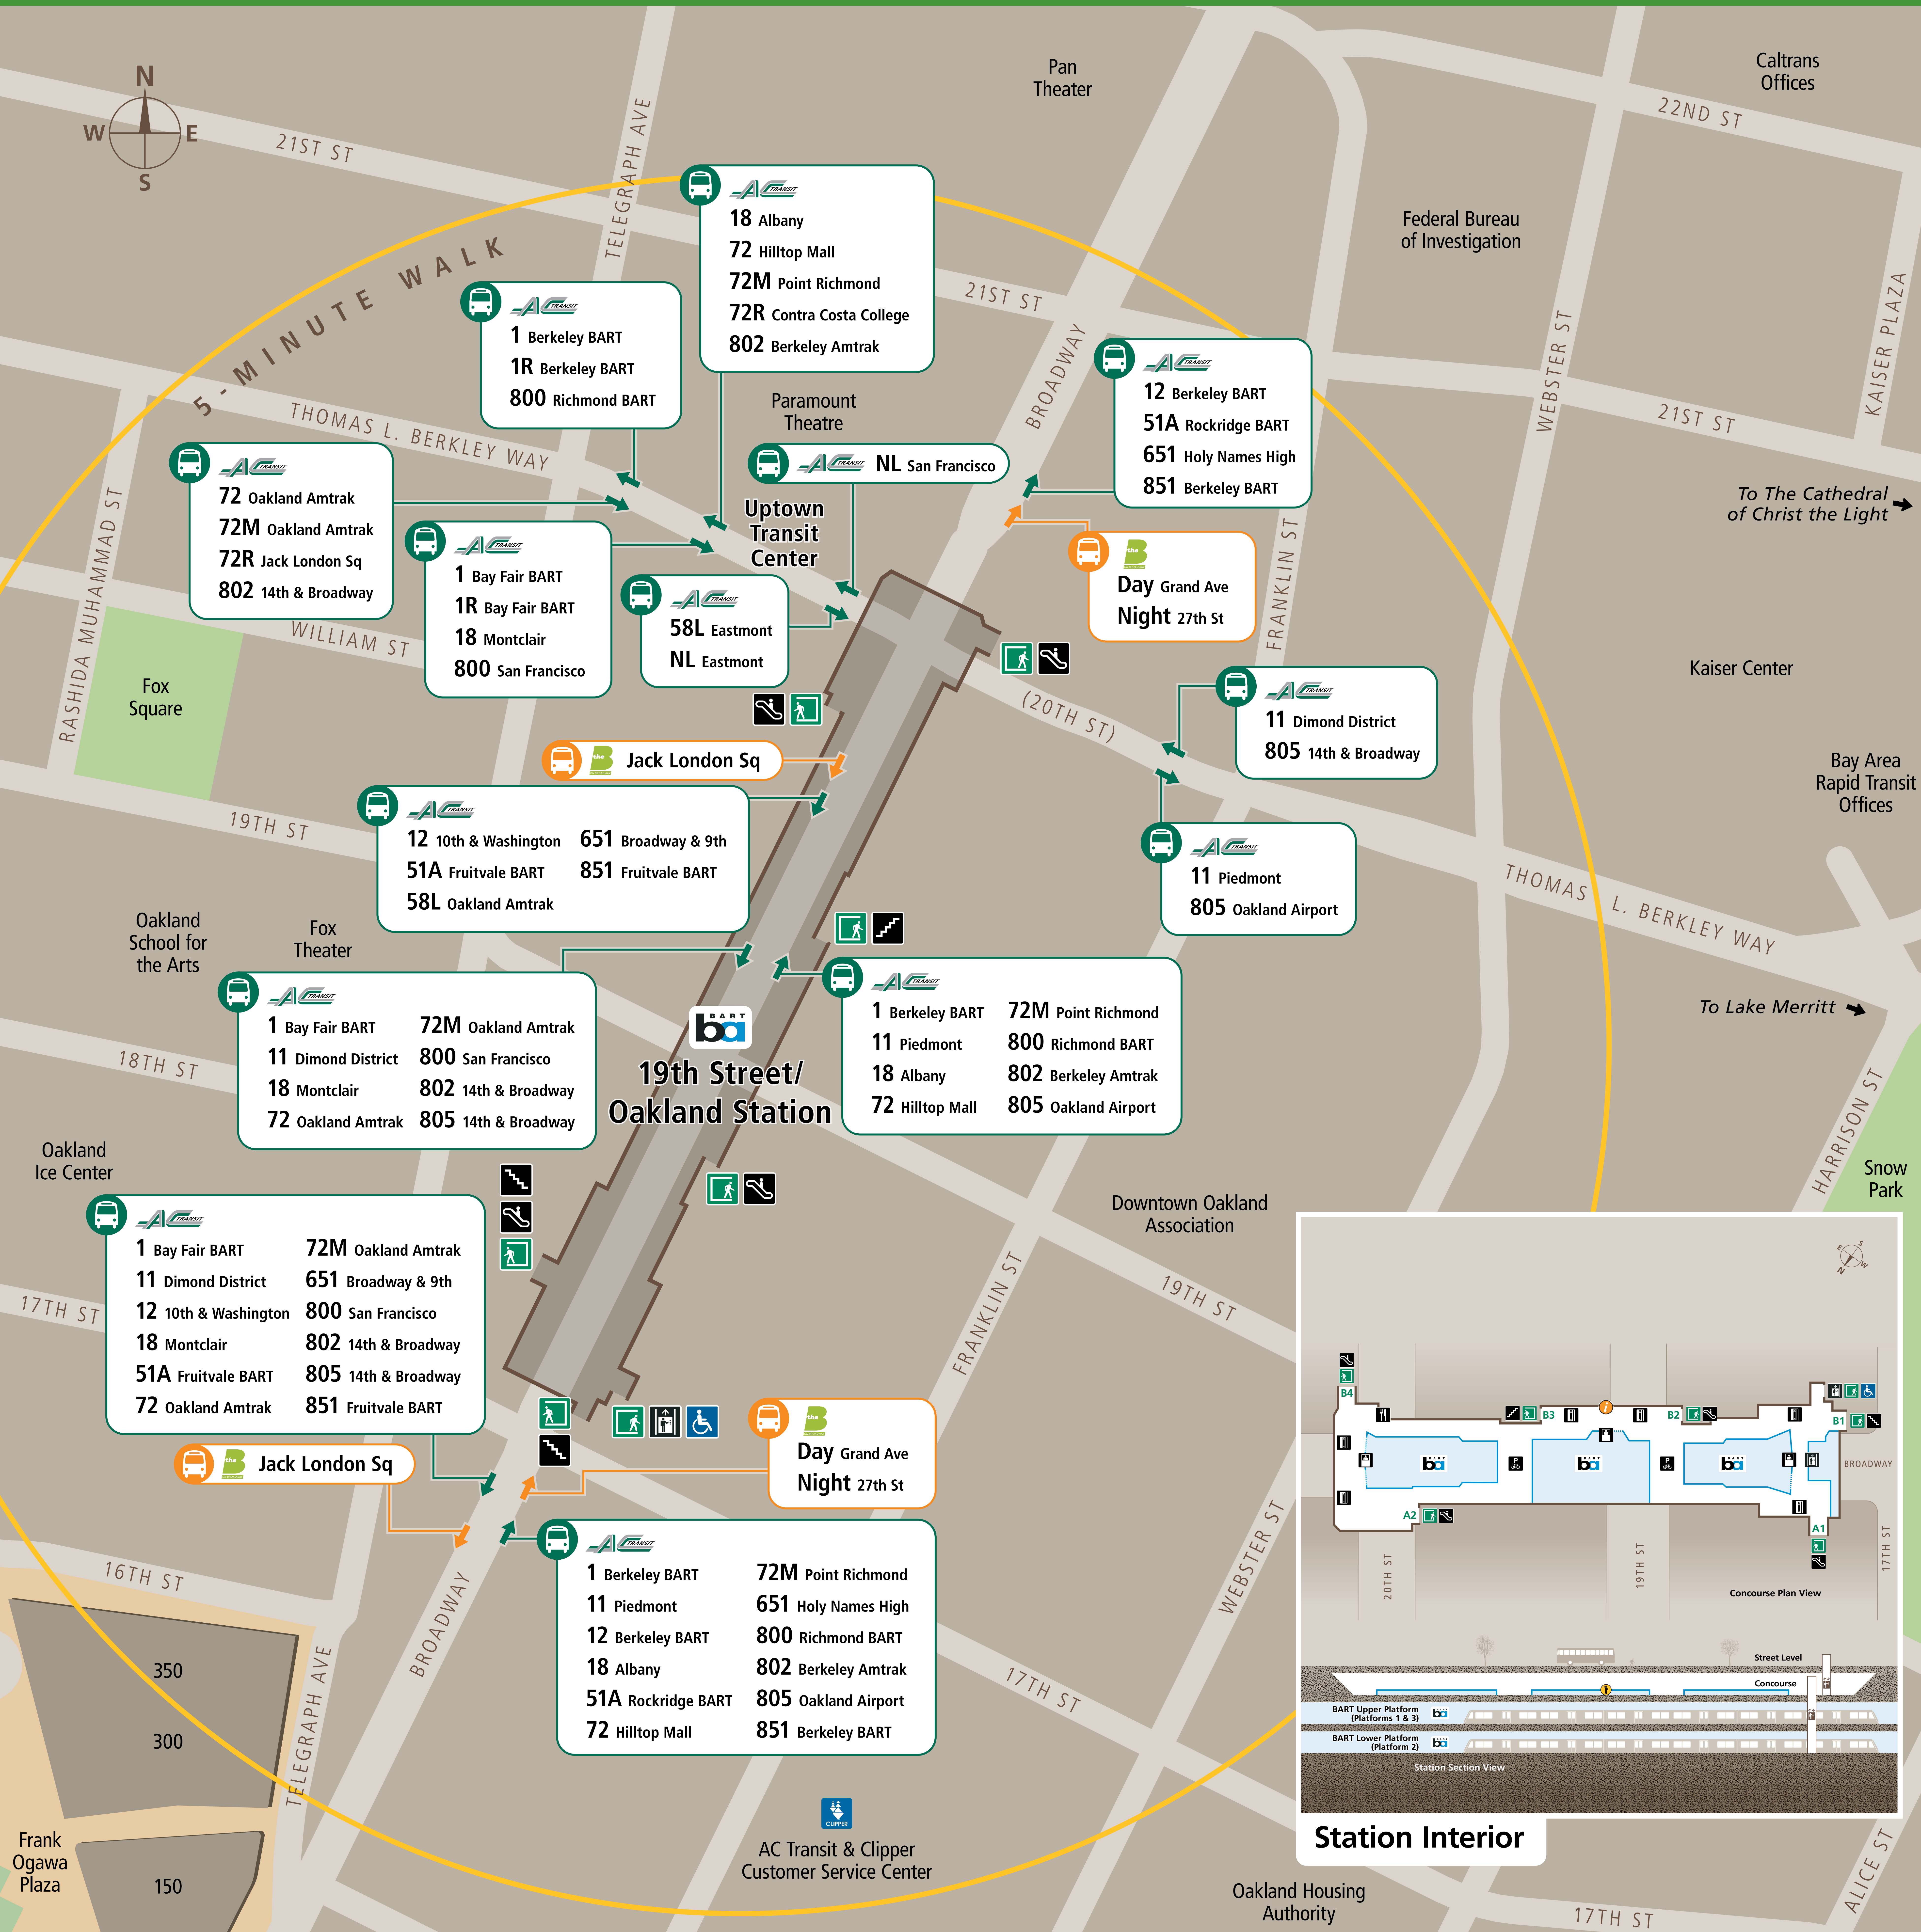

Transit Stops

Paradas del tránsito

公車站地圖

Transit Information

19th Street/Oakland Station

Oakland

Map Key

- ★ You Are Here
- 5-Minute Walk 1000ft/305m
- BART Train
- Bus (Motor Coach, Trolley Coach)
- Transit Stop
- Underground Station
- Station Entrance/Exit
- Station Elevator
- Transit Information
- BART Tickets
- BART Train
- Bicycle Parking
- Food (Subway Restaurant)
- Elevator
- Escalator
- Stairs
- Station Agent Booth

Transit Lines

- AC Transit Buses
- Local Bus Lines
  - 1 Berkeley BART
  - 11 Bay Fair BART
  - 11 Dimond Dist. (Fruitvale Ave & MacArthur Blvd)
  - 11 Piedmont (Highland Ave & Highland Way)
  - 12 10th St & Washington St
  - 12 Berkeley BART
  - 18 Montclair (Moraga Ave & Medau Pl)
  - 18 Albany (University Village)
  - 51A Fruitvale BART
  - 51A Rockridge BART
  - 58L Oakland Amtrak
  - 72 Oakland Amtrak
  - 72 Hilltop Mall
  - 72M Oakland Amtrak
  - 72M Point Richmond
  - 651 Broadway & 9th
  - 651 Holy Names High
  - 800 San Francisco
  - 800 Richmond BART
  - 802 Berkeley Amtrak
  - 805 14th & Broadway
  - 805 Oakland Airport
  - 851 Fruitvale BART
  - 851 Berkeley BART
- All Nighter Bus Lines (Approx. 1 am-5 am)
  - 800 San Francisco
  - 800 Richmond BART
  - 802 Berkeley Amtrak
  - 805 Oakland Airport
  - 851 Berkeley BART

- Free Broadway Shuttle
  - Day Service (M-F 7a-7p)
    - Day Grand Ave.
    - Day Jack London Sq.
  - Night Service (M-Th 7p-10p, Fri-Sat 7p-1a)
    - Night Broadway/27th St.
    - Night Jack London Sq.

Free Bay Area Transit Information
Dial 5-1-1 or visit 511.org