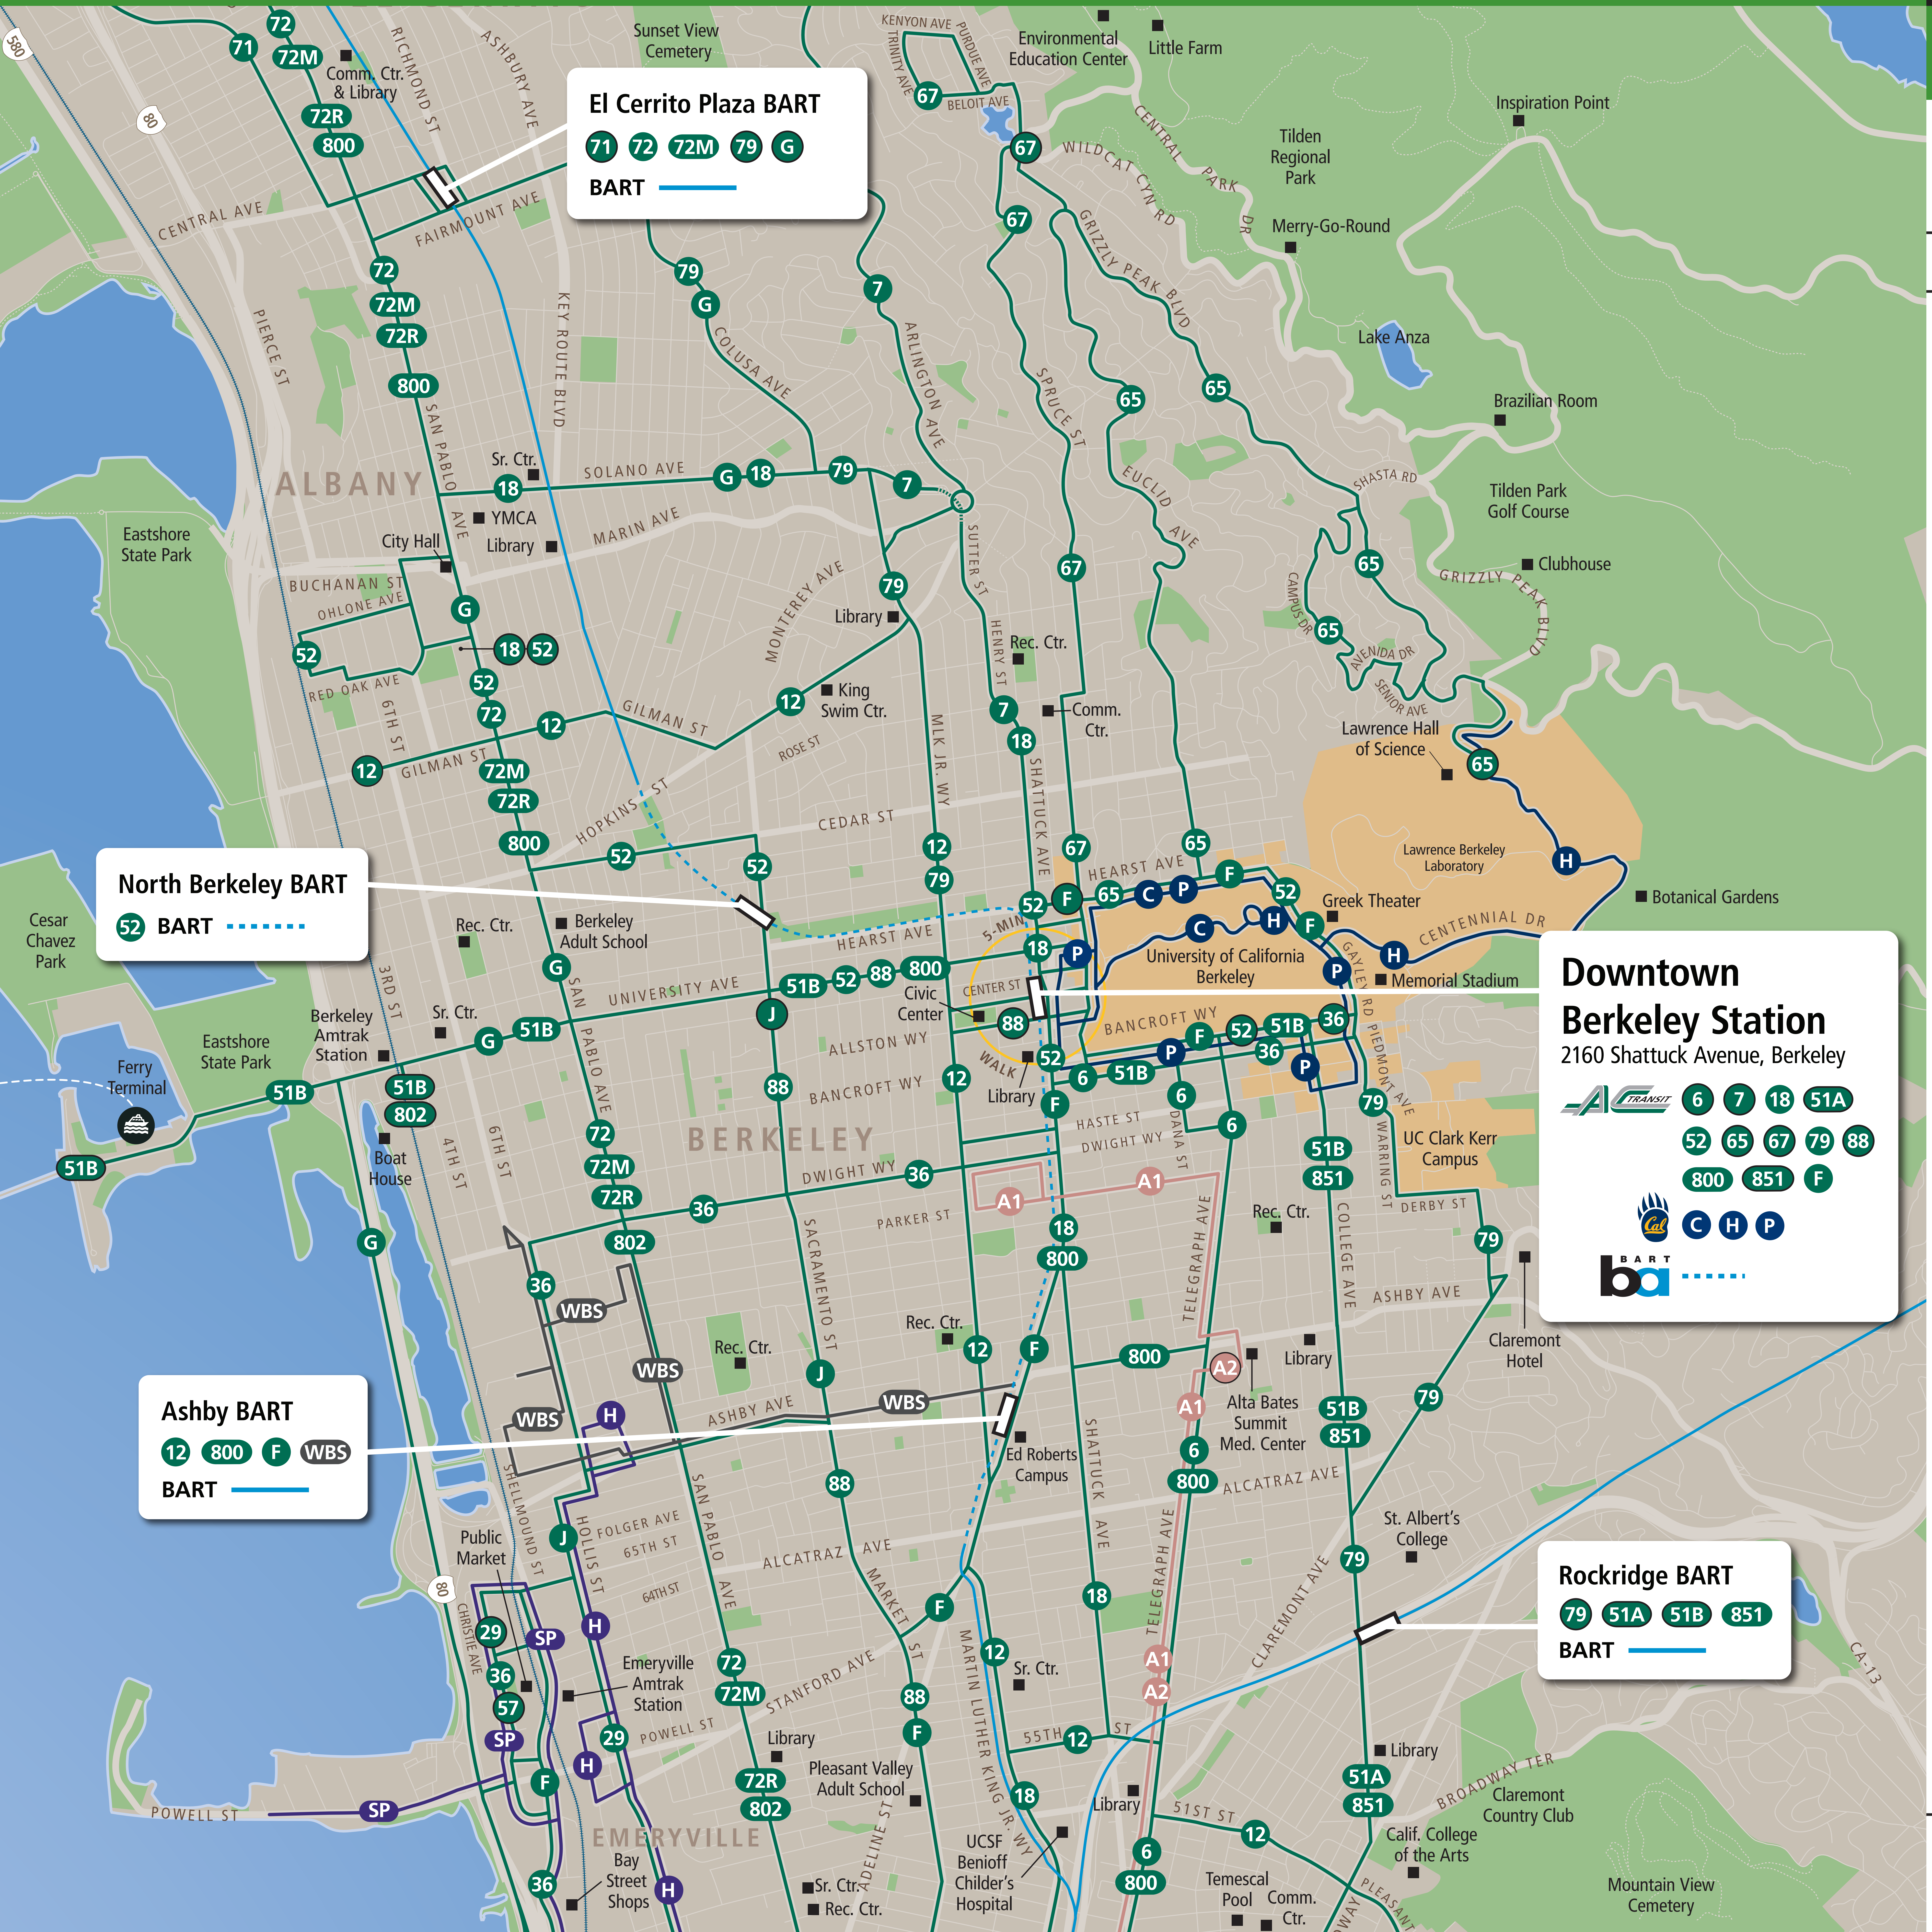

Transit Routes

Rutas del tránsito

公車路線圖

El Cerrito Plaza BART
71 72 72M 79 G
BART

North Berkeley BART
52 BART

Ashby BART
12 800 F WBS
BART

Downtown Berkeley Station
2160 Shattuck Avenue, Berkeley

AC TRANSIT 6 7 18 51A
52 65 67 79 88
800 851 F
BART C H P

Rockridge BART
79 51A 51B 851
BART

Transit Information

Downtown Berkeley Station

Berkeley

Map Key

- You Are Here
- 5-Minute Walk 1000ft/305m Radius
- BART
- BART (underground)
- Amtrak
- AC Transit
- Alta Bates Summit Shuttle
- Bear Transit
- Emery Go-Round
- WBS West Berkeley Shuttle
- Route Terminus

This map does not show all commuter, express, special event, or all-night routes. Service may vary with time of day or day of week. Service changes may have occurred since printing. Please consult transit agency schedule or contact 511 for more information.

Call 511 | 511.org