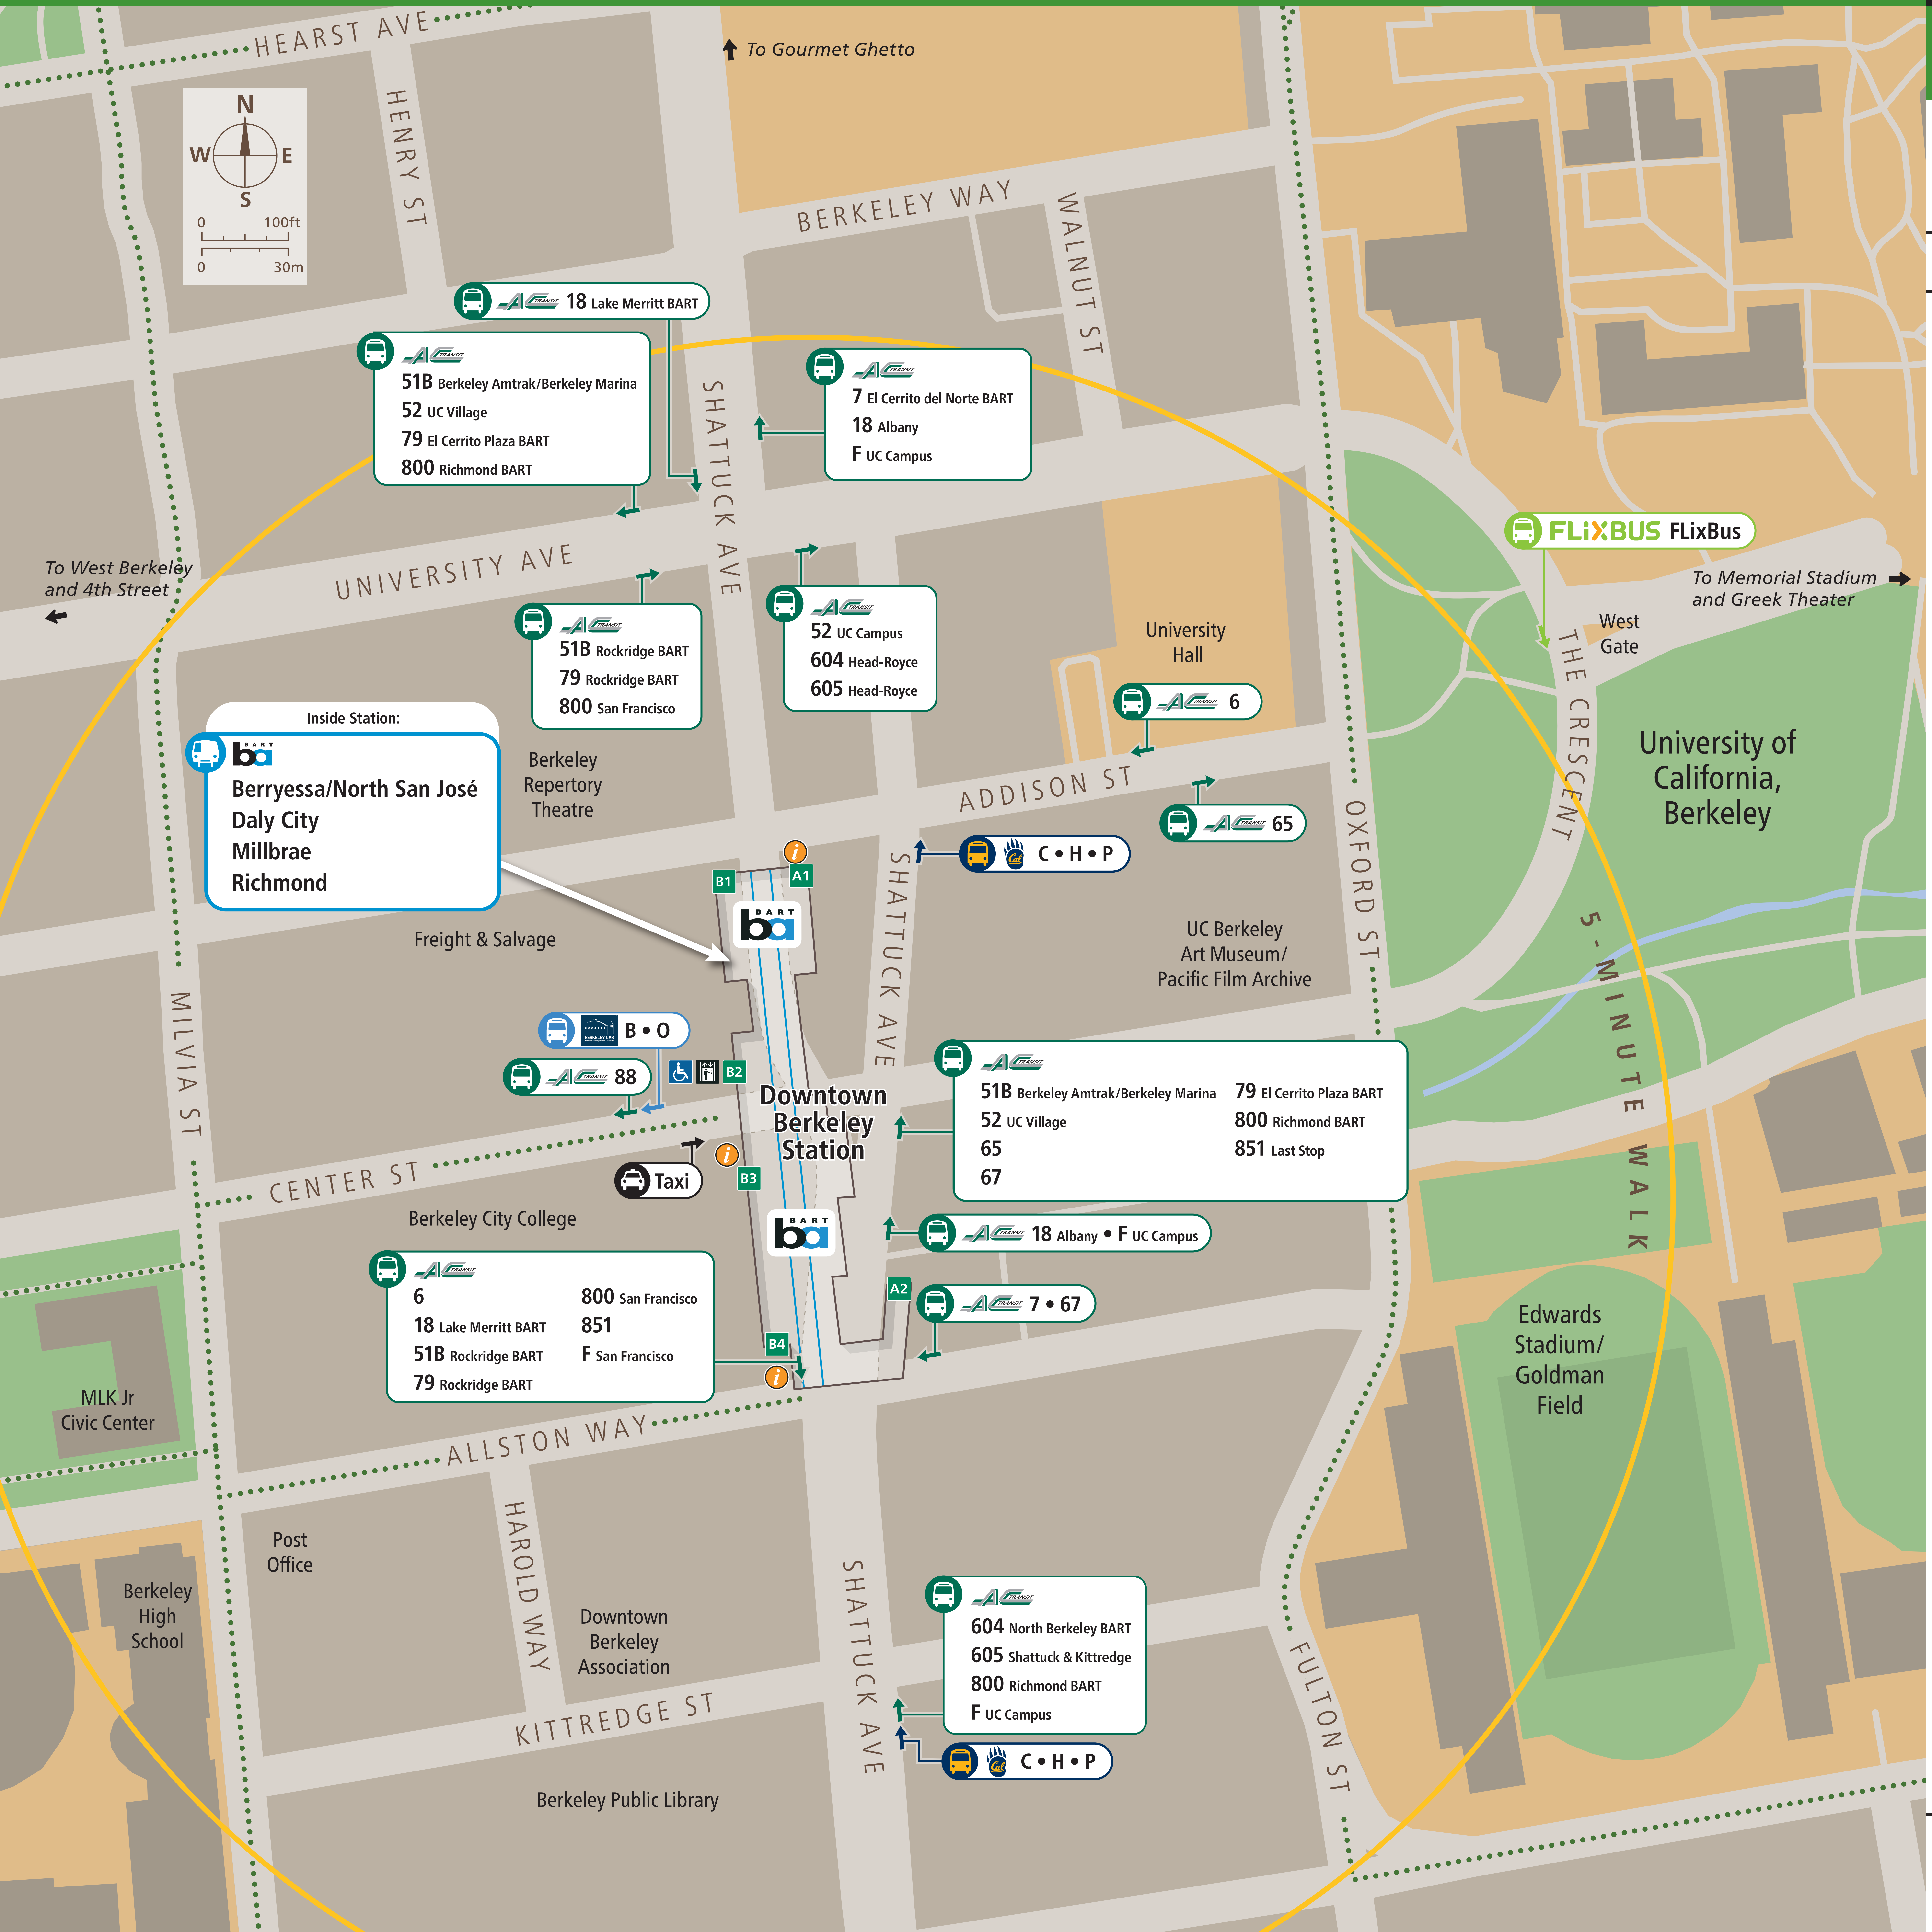

Transit Stops

Paradas del tránsito

公車站地圖

Transit Information

Downtown Berkeley Station

Berkeley

Map Key

- ★ You Are Here
- 5-Minute Walk
  1000ft/305m Radius
- B2 Station Entrance/Exit
- 🚆 BART Train
- 🚌 Bus
- 🚏 Bus Stop
- 🛗 Elevator
- ♿ Wheelchair Accessible
- 📍 Transit Information
- ⋯ Bike Lane, Bike Boulevard,
  or Bike Friendly Street

Transit Lines

AC Transit	
Local Bus Lines	
6	Downtown Oakland
7	El Cerrito del Norte BART
18	University Village, Albany
18	Lake Merritt BART
51B	Berkeley Amtrak / Berkeley Marina
51B	Rockridge BART
52	University Village, Albany
52	UC Berkeley
65	Lawrence Hall of Science
67	Spruce St & Grizzly Peak Blvd
79	El Cerrito Plaza BART
79	Rockridge BART
88	Lake Merritt BART
All Nighter Bus Lines (Approx. 1 am - 5 am)	
800	Market St & Van Ness Ave, San Francisco
800	Richmond BART
851	Fruitvale BART
Transbay Bus Lines	
F	Salesforce Transit Center, San Francisco

Bear Transit	
C	Central Campus Line
P	Perimeter Line
H	Hills Line

Berkeley Lab (LBNL) Shuttle	
B	Blue Route - Blackberry Gate
O	Orange Route - Strawberry Gate

Call 511 | 511.org