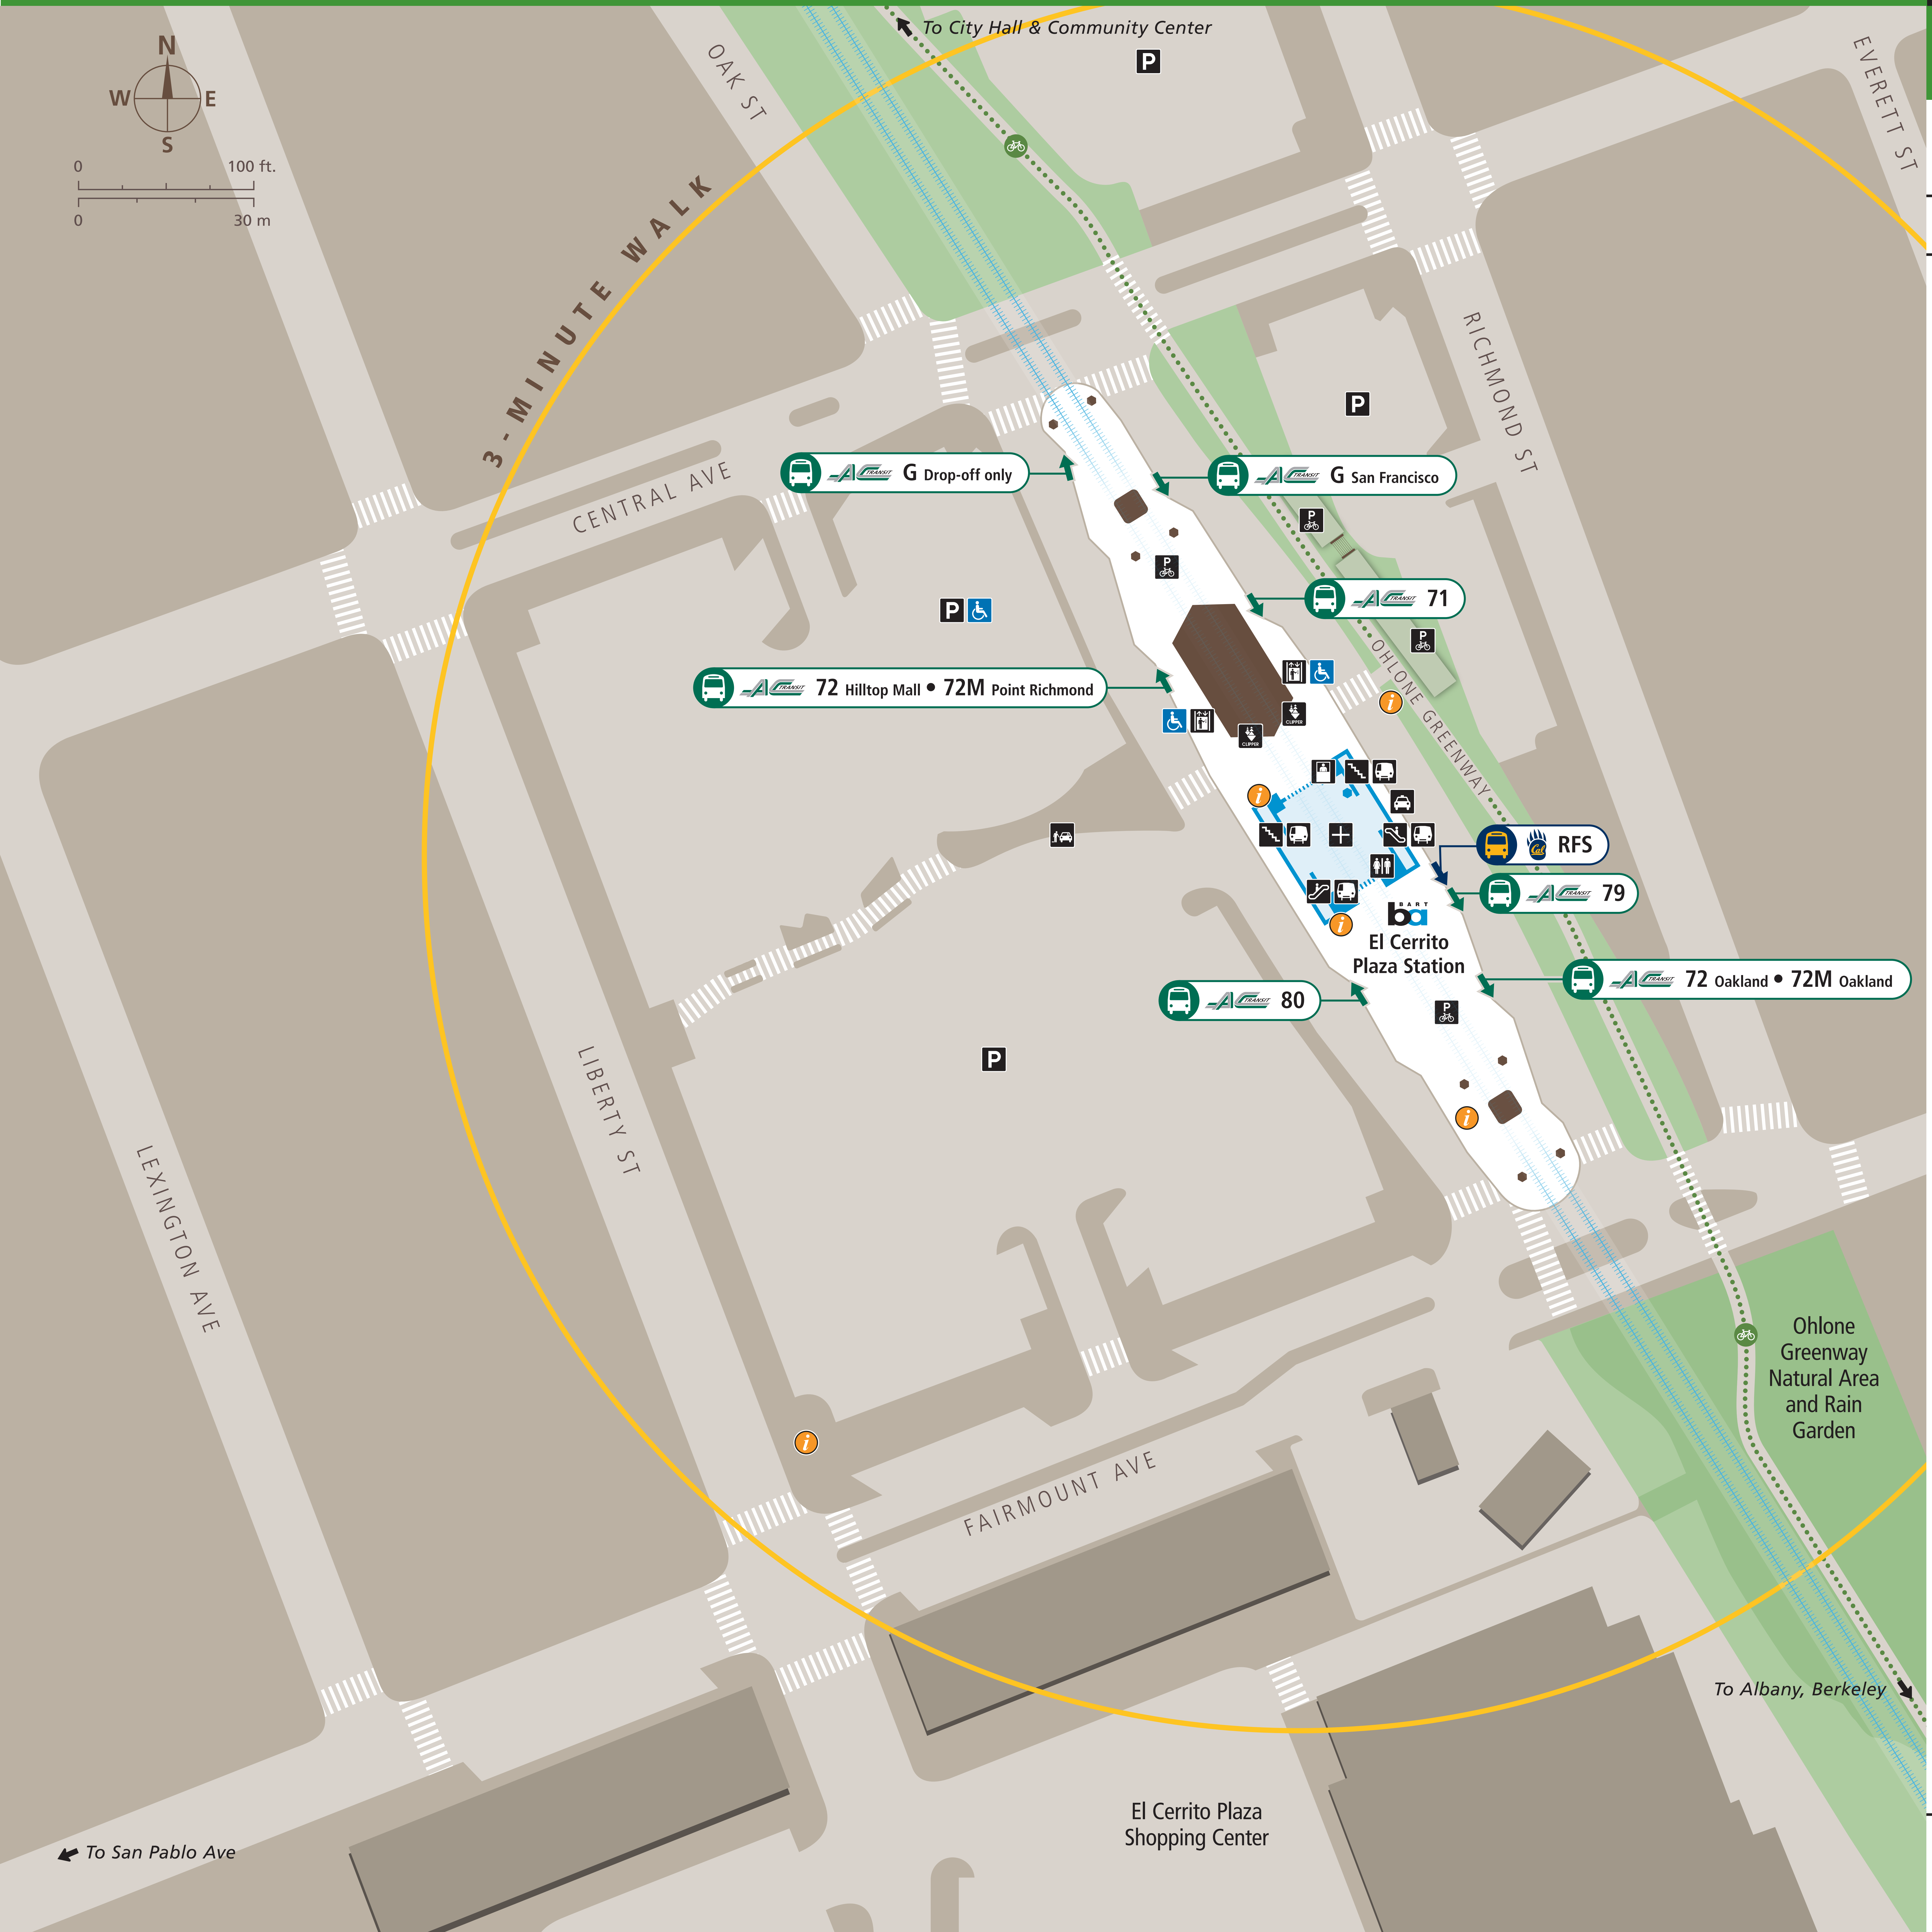

Transit Stops

Paradas del tránsito

公車站地圖

Transit Information

El Cerrito Plaza Station

El Cerrito

Map Key

- ★ You Are Here
- 3-Minute Walk
  500ft/150m Radius
- Transit Information
- BART Train
- Bus
- Transit Stop
- Bicycle Lockers
- Bike Routes
- Elevator
- Escalator
- Parking
- Passenger Pick-up/Drop-off
- Restrooms
- Stairs
- Station Agent Booth
- Taxi Stand
- Ticket Vending:
  - Clipper/BART Tickets
  - Addfare
  - Wheelchair Accessible

Transit Lines

- **AC Transit**
  - **Local Bus Lines**
    - 71 Richmond Parkway Transit Center
    - 72 Hilltop Mall
    - 72 Oakland Amtrak
    - 72M Point Richmond
    - 72M Oakland Amtrak
    - 79 Rockridge BART
    - 80 Claremont District
  - **Transbay Bus Lines**
    - G San Francisco
- **Bear Transit (U.C. Berkeley)**
- **Shuttle**
  - RFS Richmond Field Station

511

**Free Bay Area
Transit Information**
Dial 5-1-1 or visit 511.org

Revised March 22, 2019

← To San Pablo Ave

El Cerrito Plaza Shopping Center

→ To Albany, Berkeley

→ To City Hall & Community Center