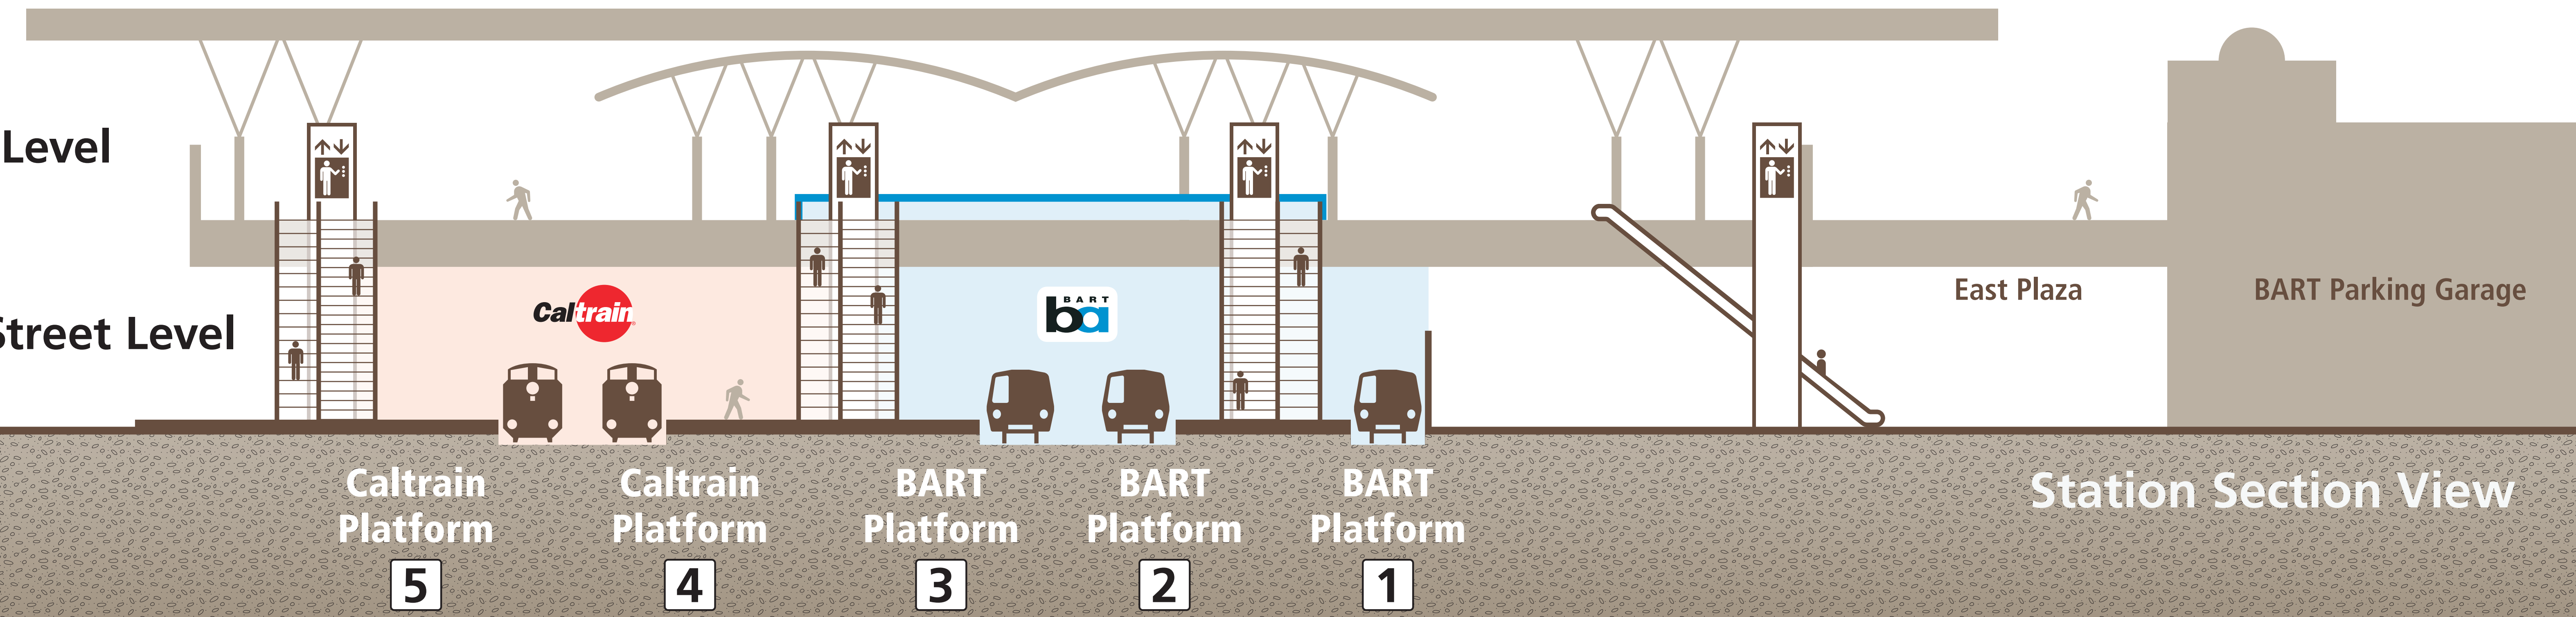

Concourse Level

Street Level

West Plaza, Buses, Shuttles, Taxis, Passenger Loading, Parking

Station Section View

Call 511 | 511.org

Revised May 14, 2020