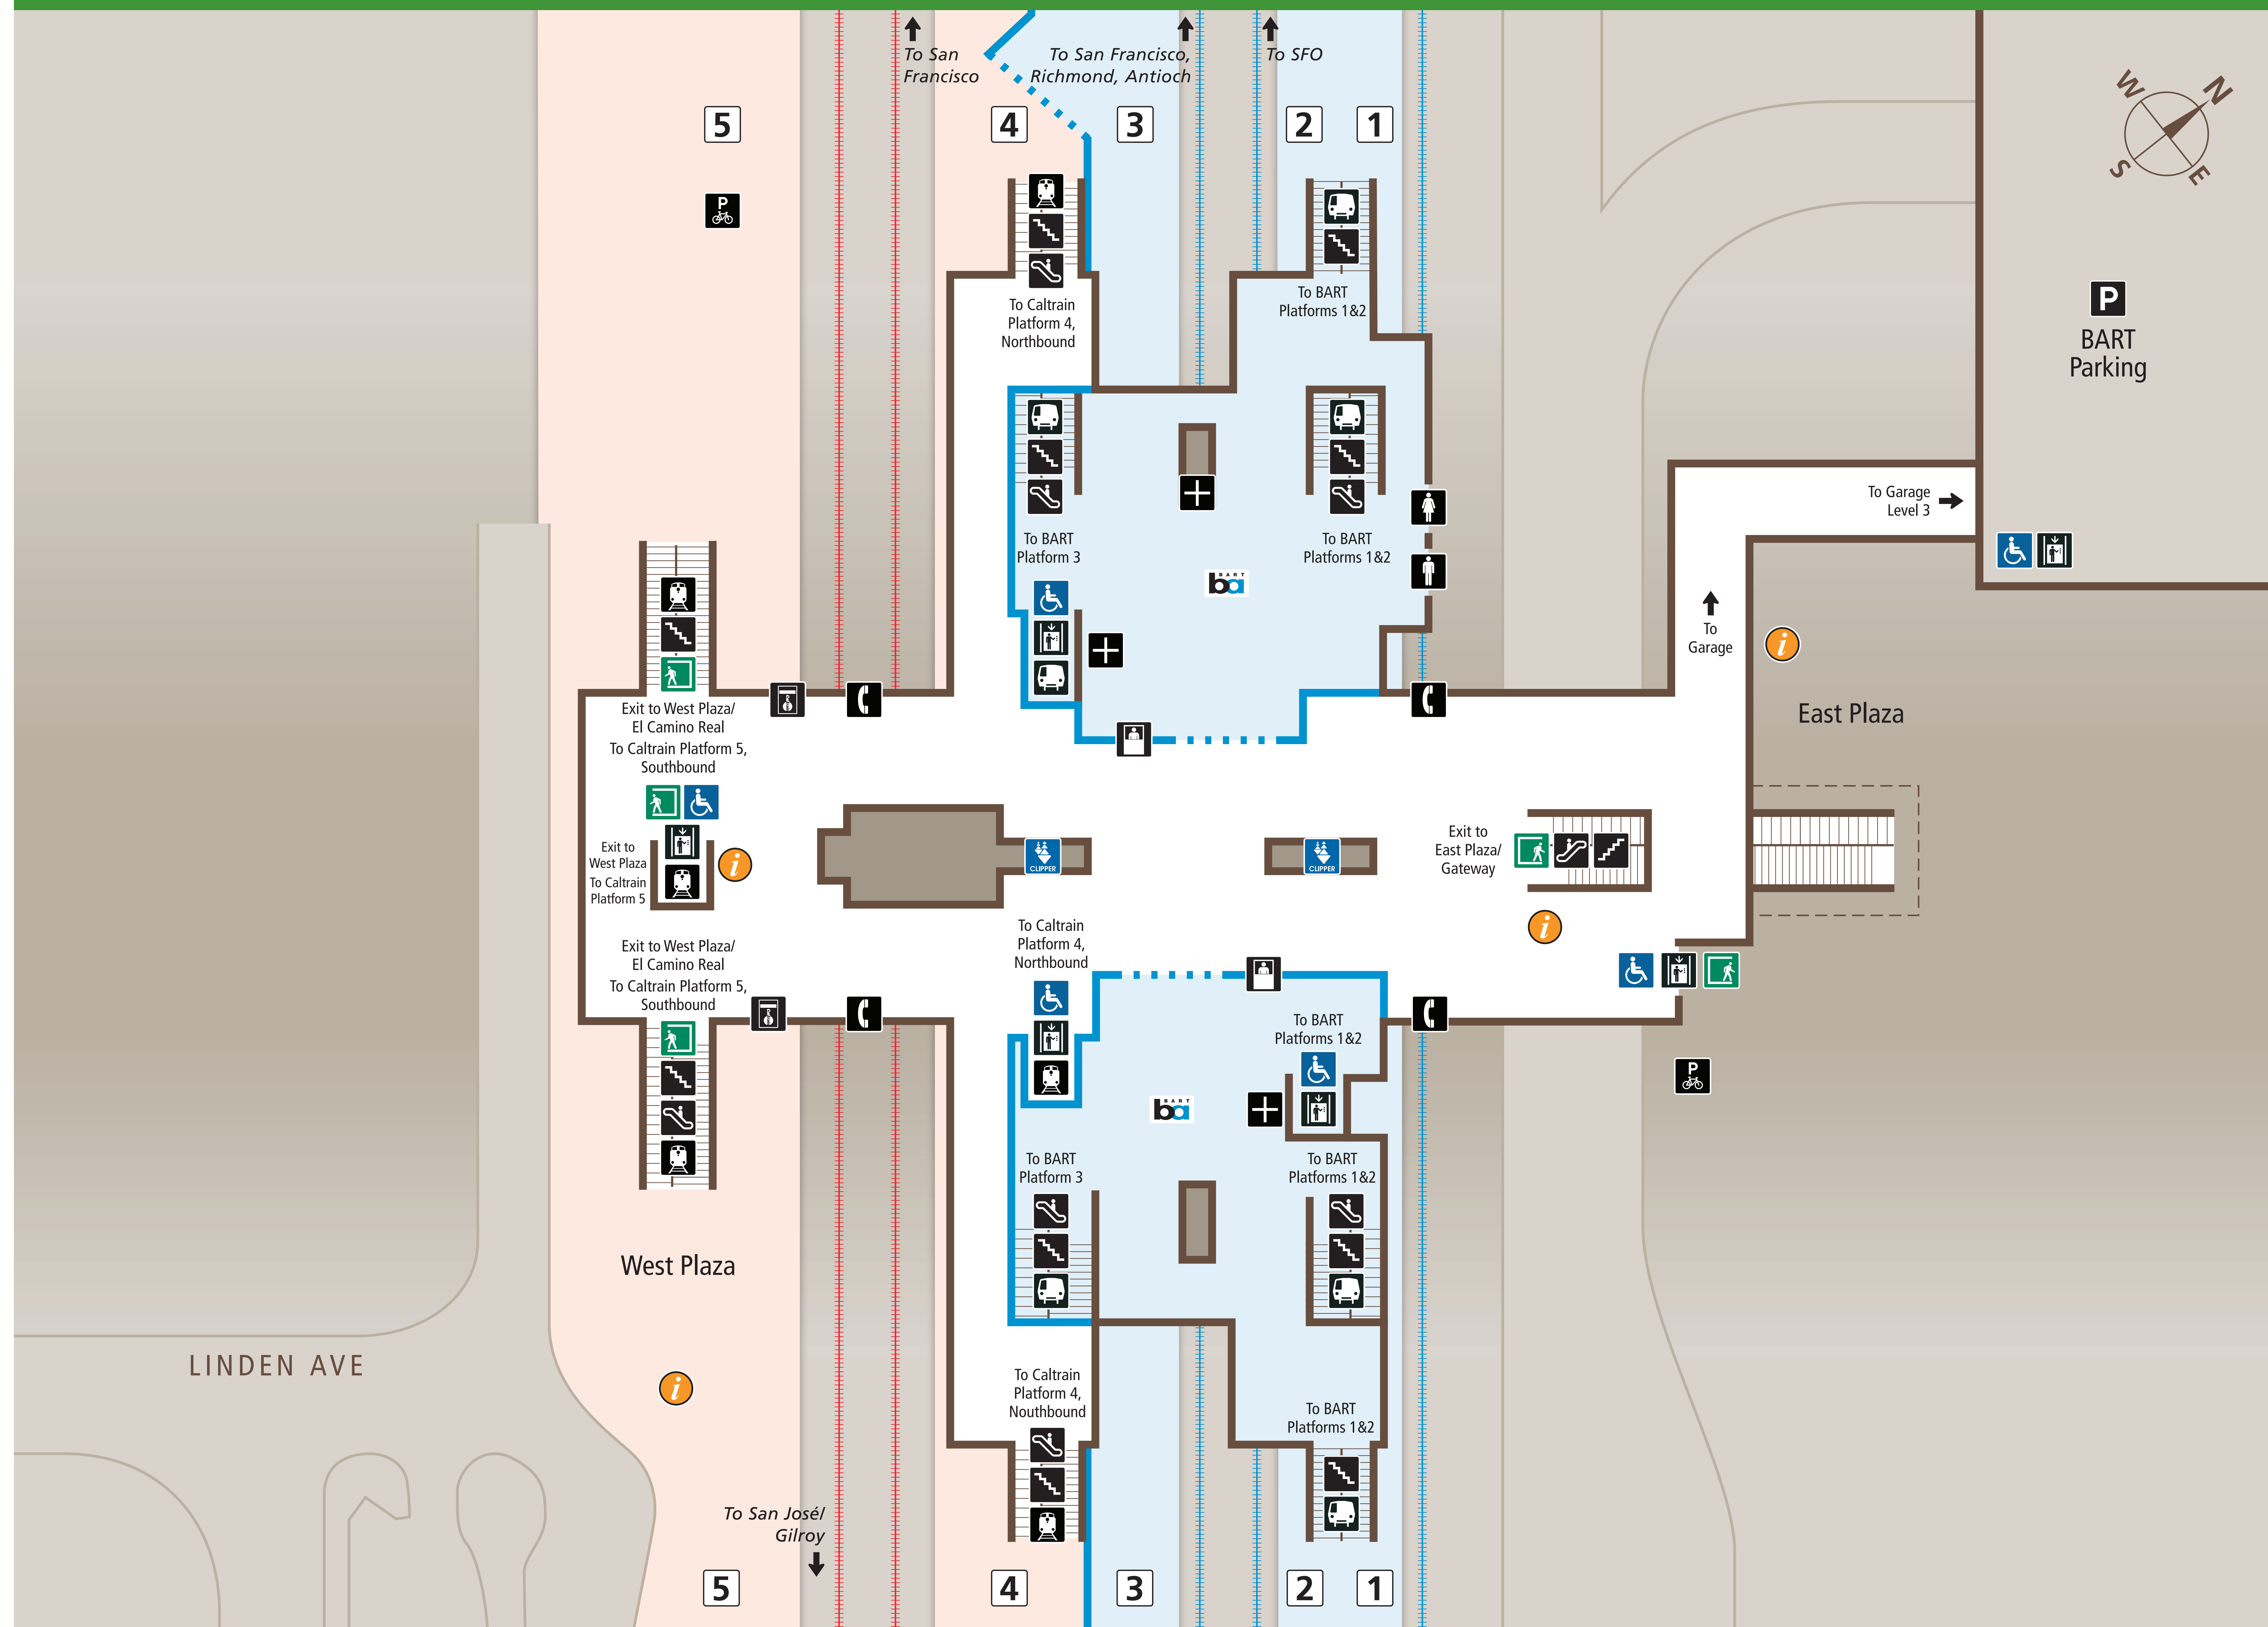

Station Map

Mapa de la estación

車站地圖

Transit Information

Millbrae Station

Millbrae

Map Key

- You Are Here
- Exit
- BART Train
- Caltrain Train
- Bike Parking
- Elevator
- Escalator
- Parking
- Restrooms
- Stairs
- Station Agent Booth
- Telephone
- **Ticket Vending:**
  - Addfare
  - Caltrain Ticket Vending
  - Clipper/BART Tickets
- Transit Information
- Wheelchair Accessible