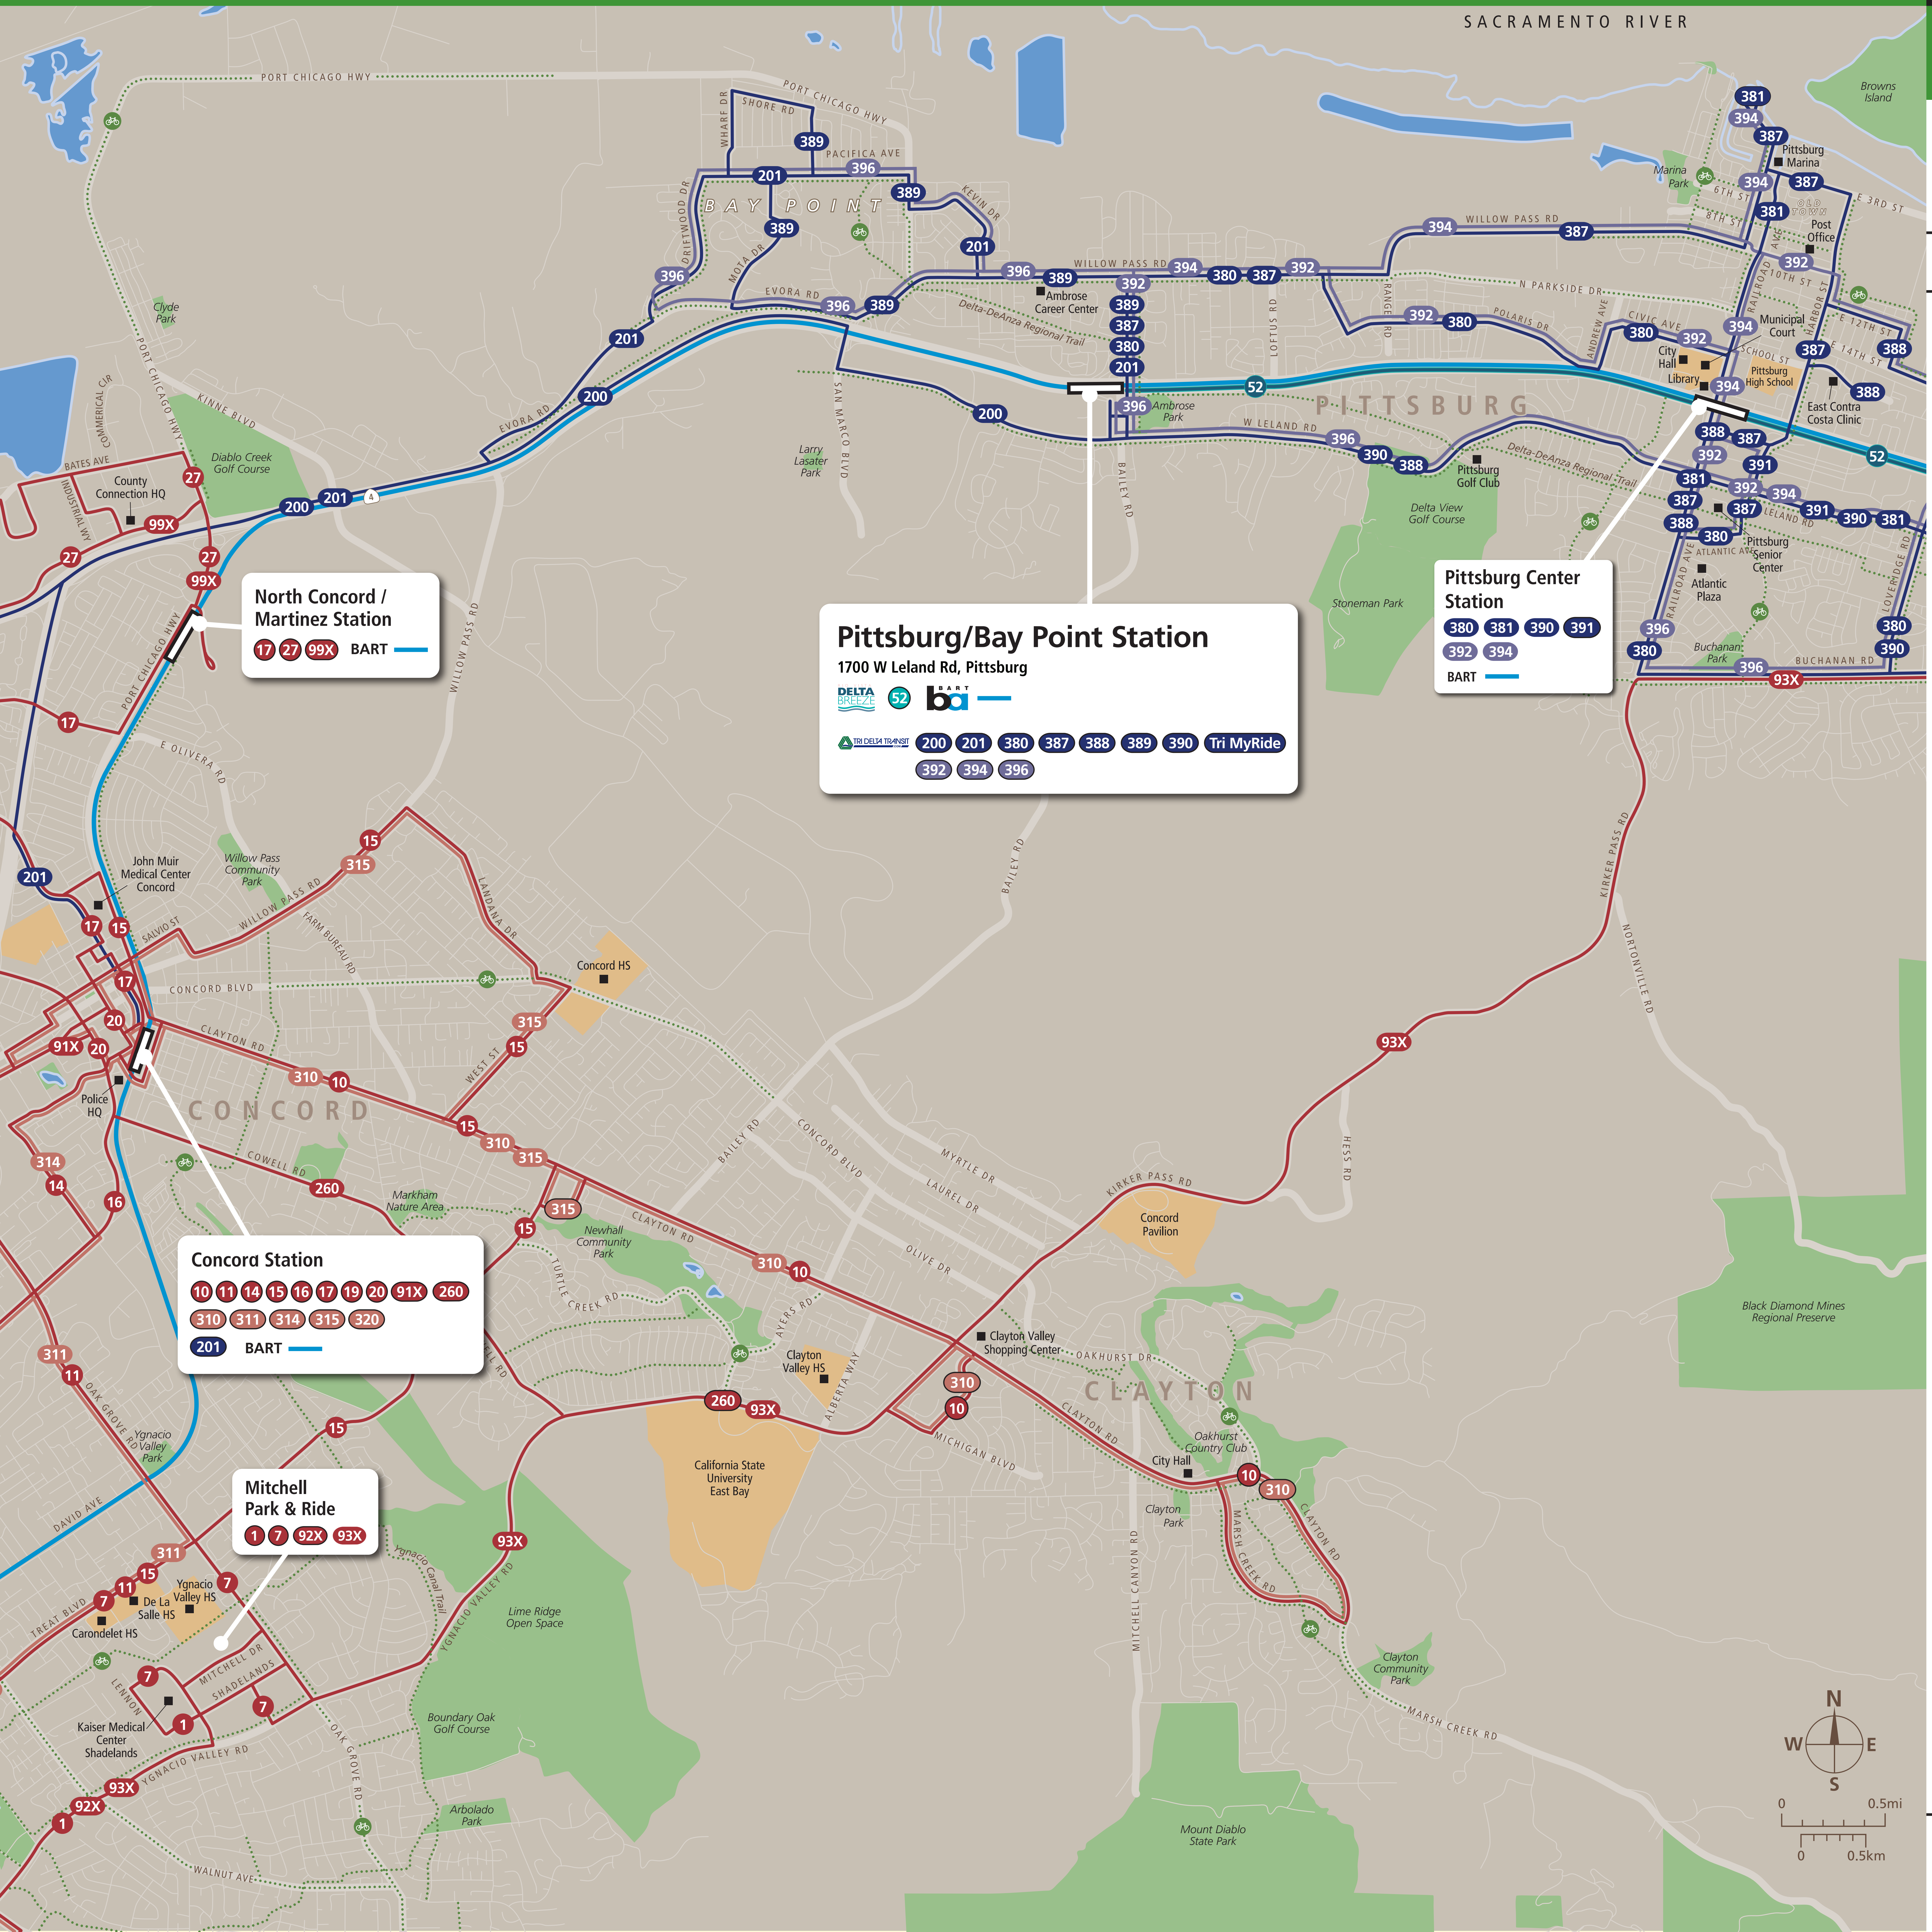

Transit Routes

Rutas del tránsito

公車路線圖

Transit Information

Pittsburg/ Bay Point Station

Pittsburg

Map Key

- You Are Here
- BART
- County Connection Weekday Service
- County Connection Limited Service
- Rio Vista Breeze
- Tri Delta Transit
- Tri Delta Transit Weekend Service
- Route Terminus
- Bike Routes

This map does not show all commuter, express, special event, or all-night routes. Service may vary with time of day or day of week. Service changes may have occurred since printing. Please consult transit agency schedule or contact 511 for more information.

North Concord / Martinez Station
17 27 99X BART

Pittsburg/Bay Point Station
1700 W Leland Rd, Pittsburg
DELTA RIVER 52 BART
TRI DELTA TRANSIT 200 201 380 387 388 389 390 Tri MyRide
392 394 396

Pittsburg Center Station
380 381 390 391
392 394
BART

Concord Station
10 11 14 15 16 17 19 20 91X 260
310 311 314 315 320
201 BART

Mitchell Park & Ride
1 7 92X 93X

Free Bay Area Transit Information
Dial 5-1-1 or visit 511.org