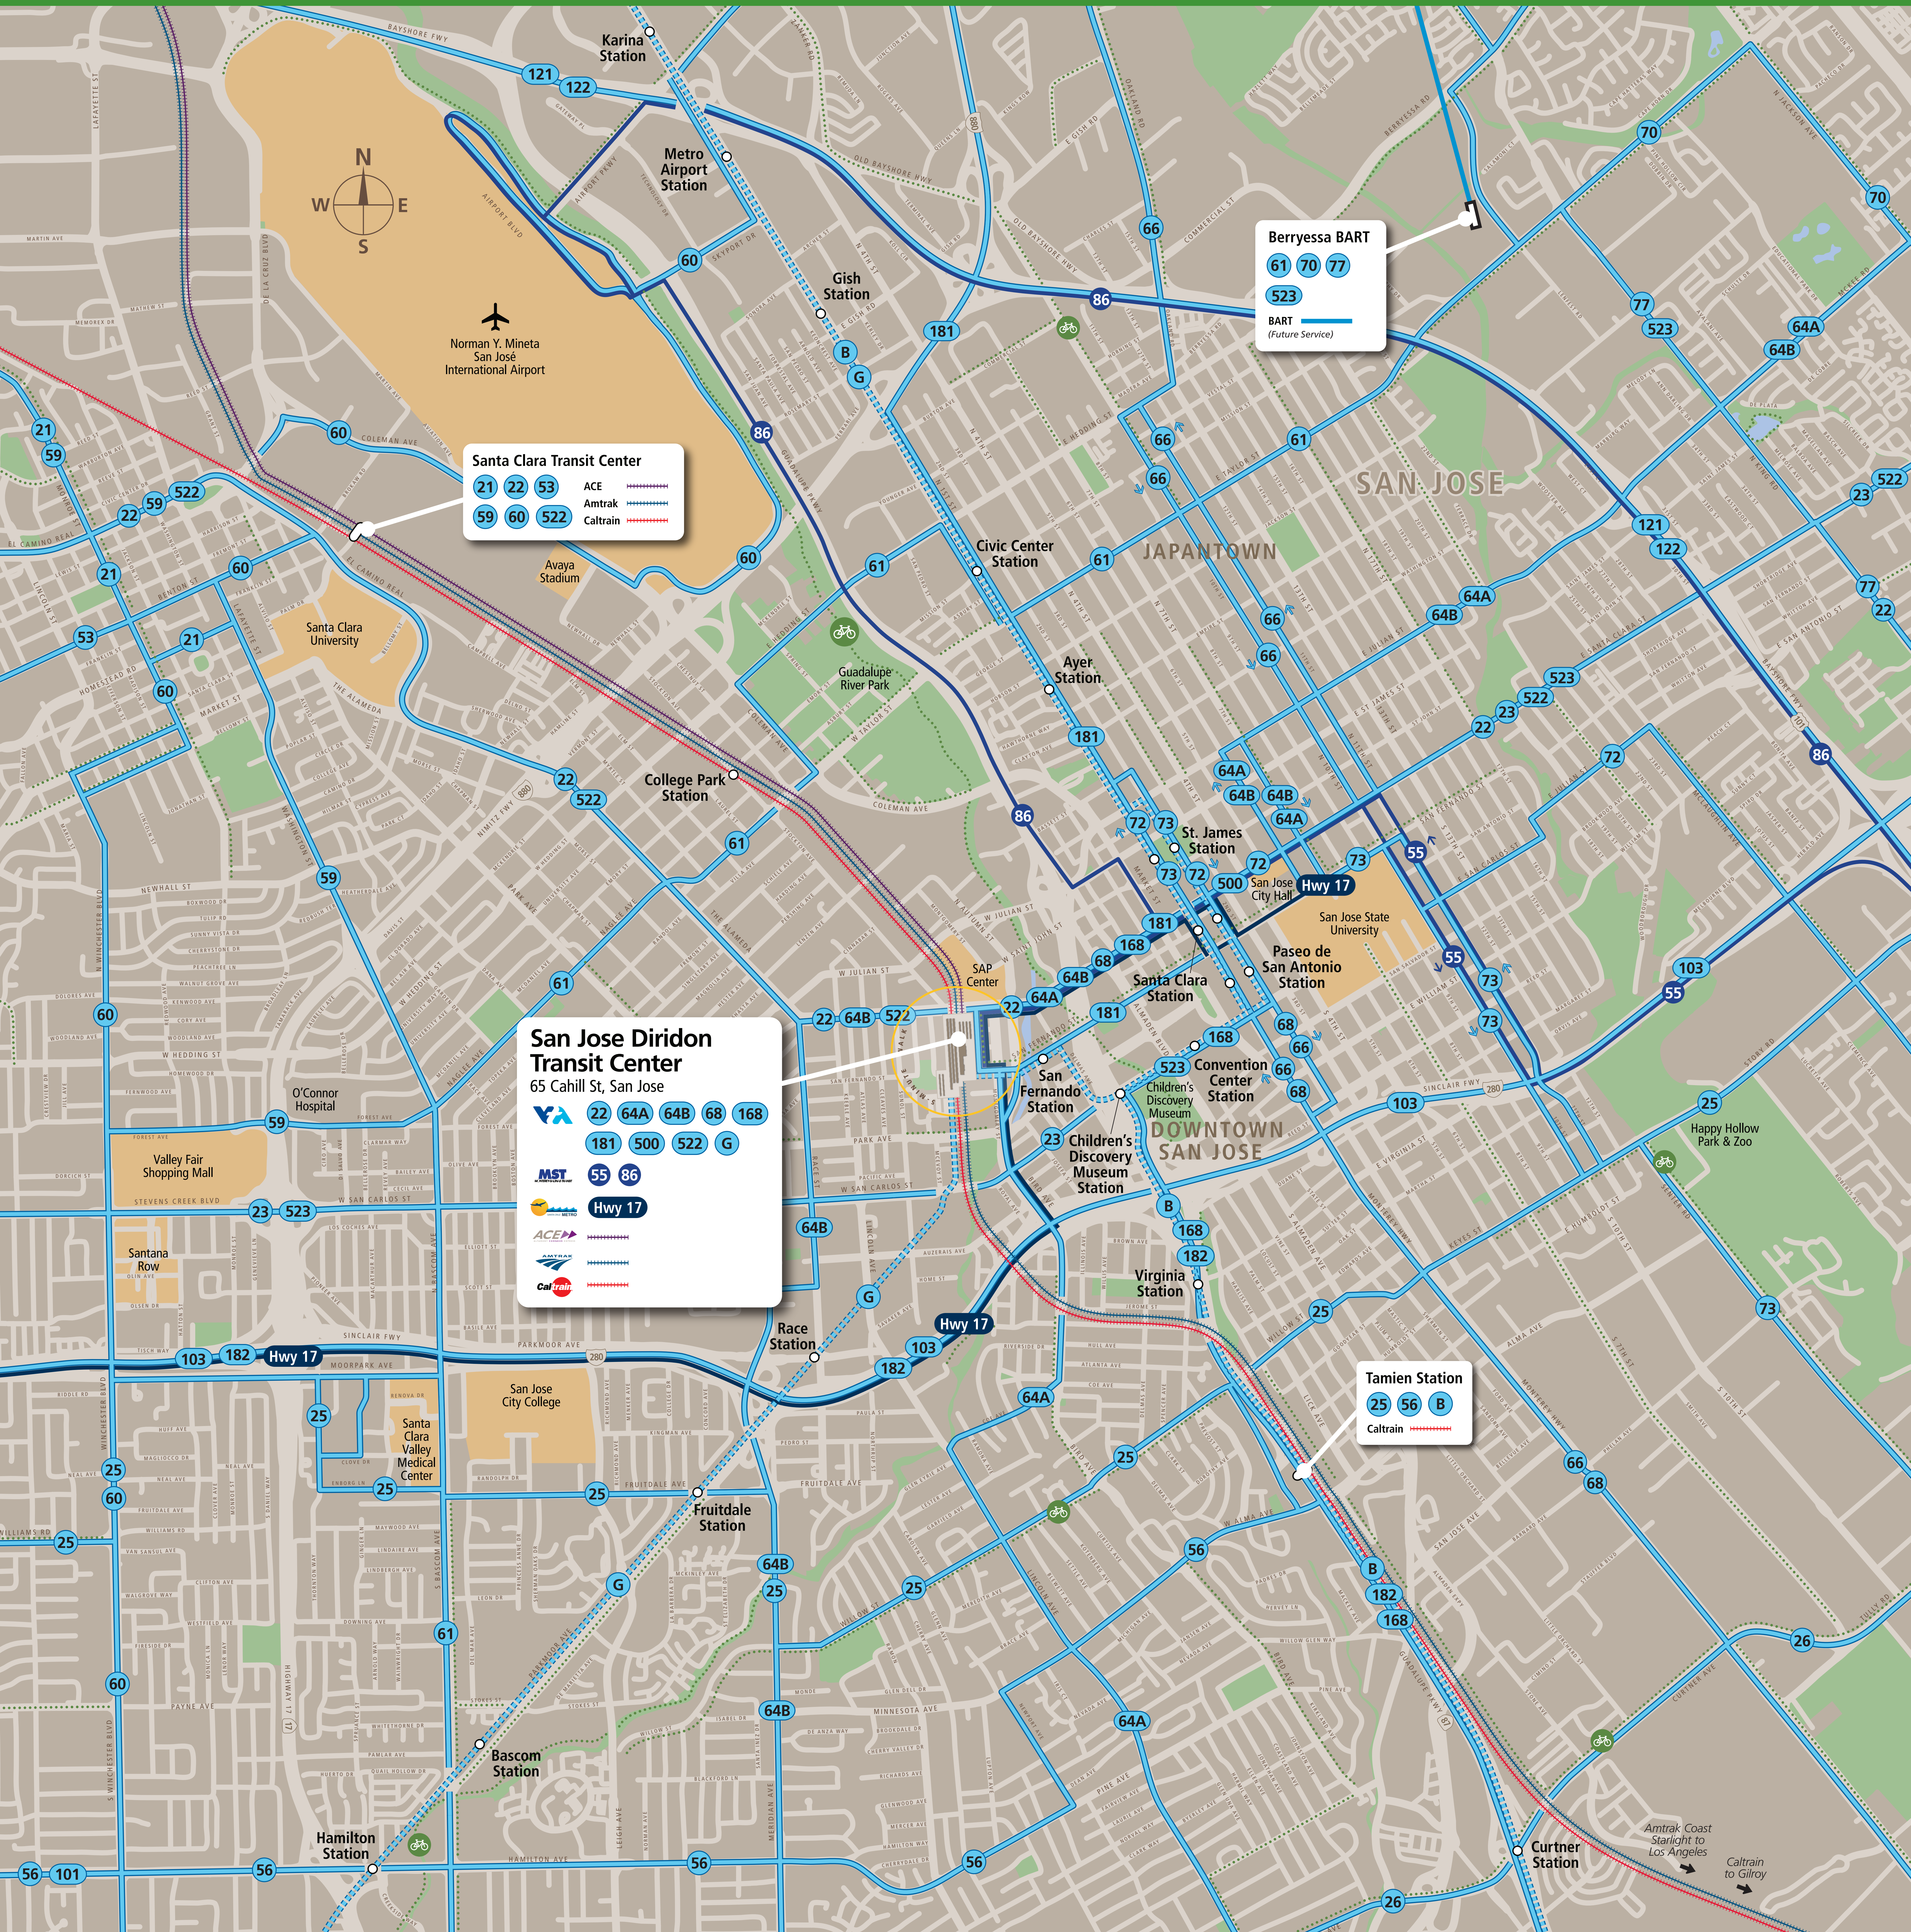

Transit Routes

Rutas del tránsito

公車路線圖

Transit Information

San Jose
Diridon Transit Center

San Jose

Map Key

- You Are Here
- 5-Min Walk Radius (1/4 mi)
- ACE
- Amtrak
- Caltrain
- VTA Light Rail
- VTA Bus
- Monterey Salinas Transit (MST)
- Santa Cruz METRO
- Bicycle Route

This map does not show all commuter, express, special event, or all-night routes. Service may vary with time of day or day of week. Service changes may have occurred since printing. Please consult transit agency schedule or contact 511 for more information.

Santa Clara Transit Center

21	22	53	ACE
59	60	522	Amtrak
			Caltrain

San Jose Diridon Transit Center
65 Cahill St, San Jose

22	64A	64B	68	168
181	500	522	G	
55	86			
Hwy 17				

Berryessa BART

61	70	77
523		

BART (Future Service)

Tamien Station

25	56	B

Caltrain

511 SF Bay

Call 511 | 511.org