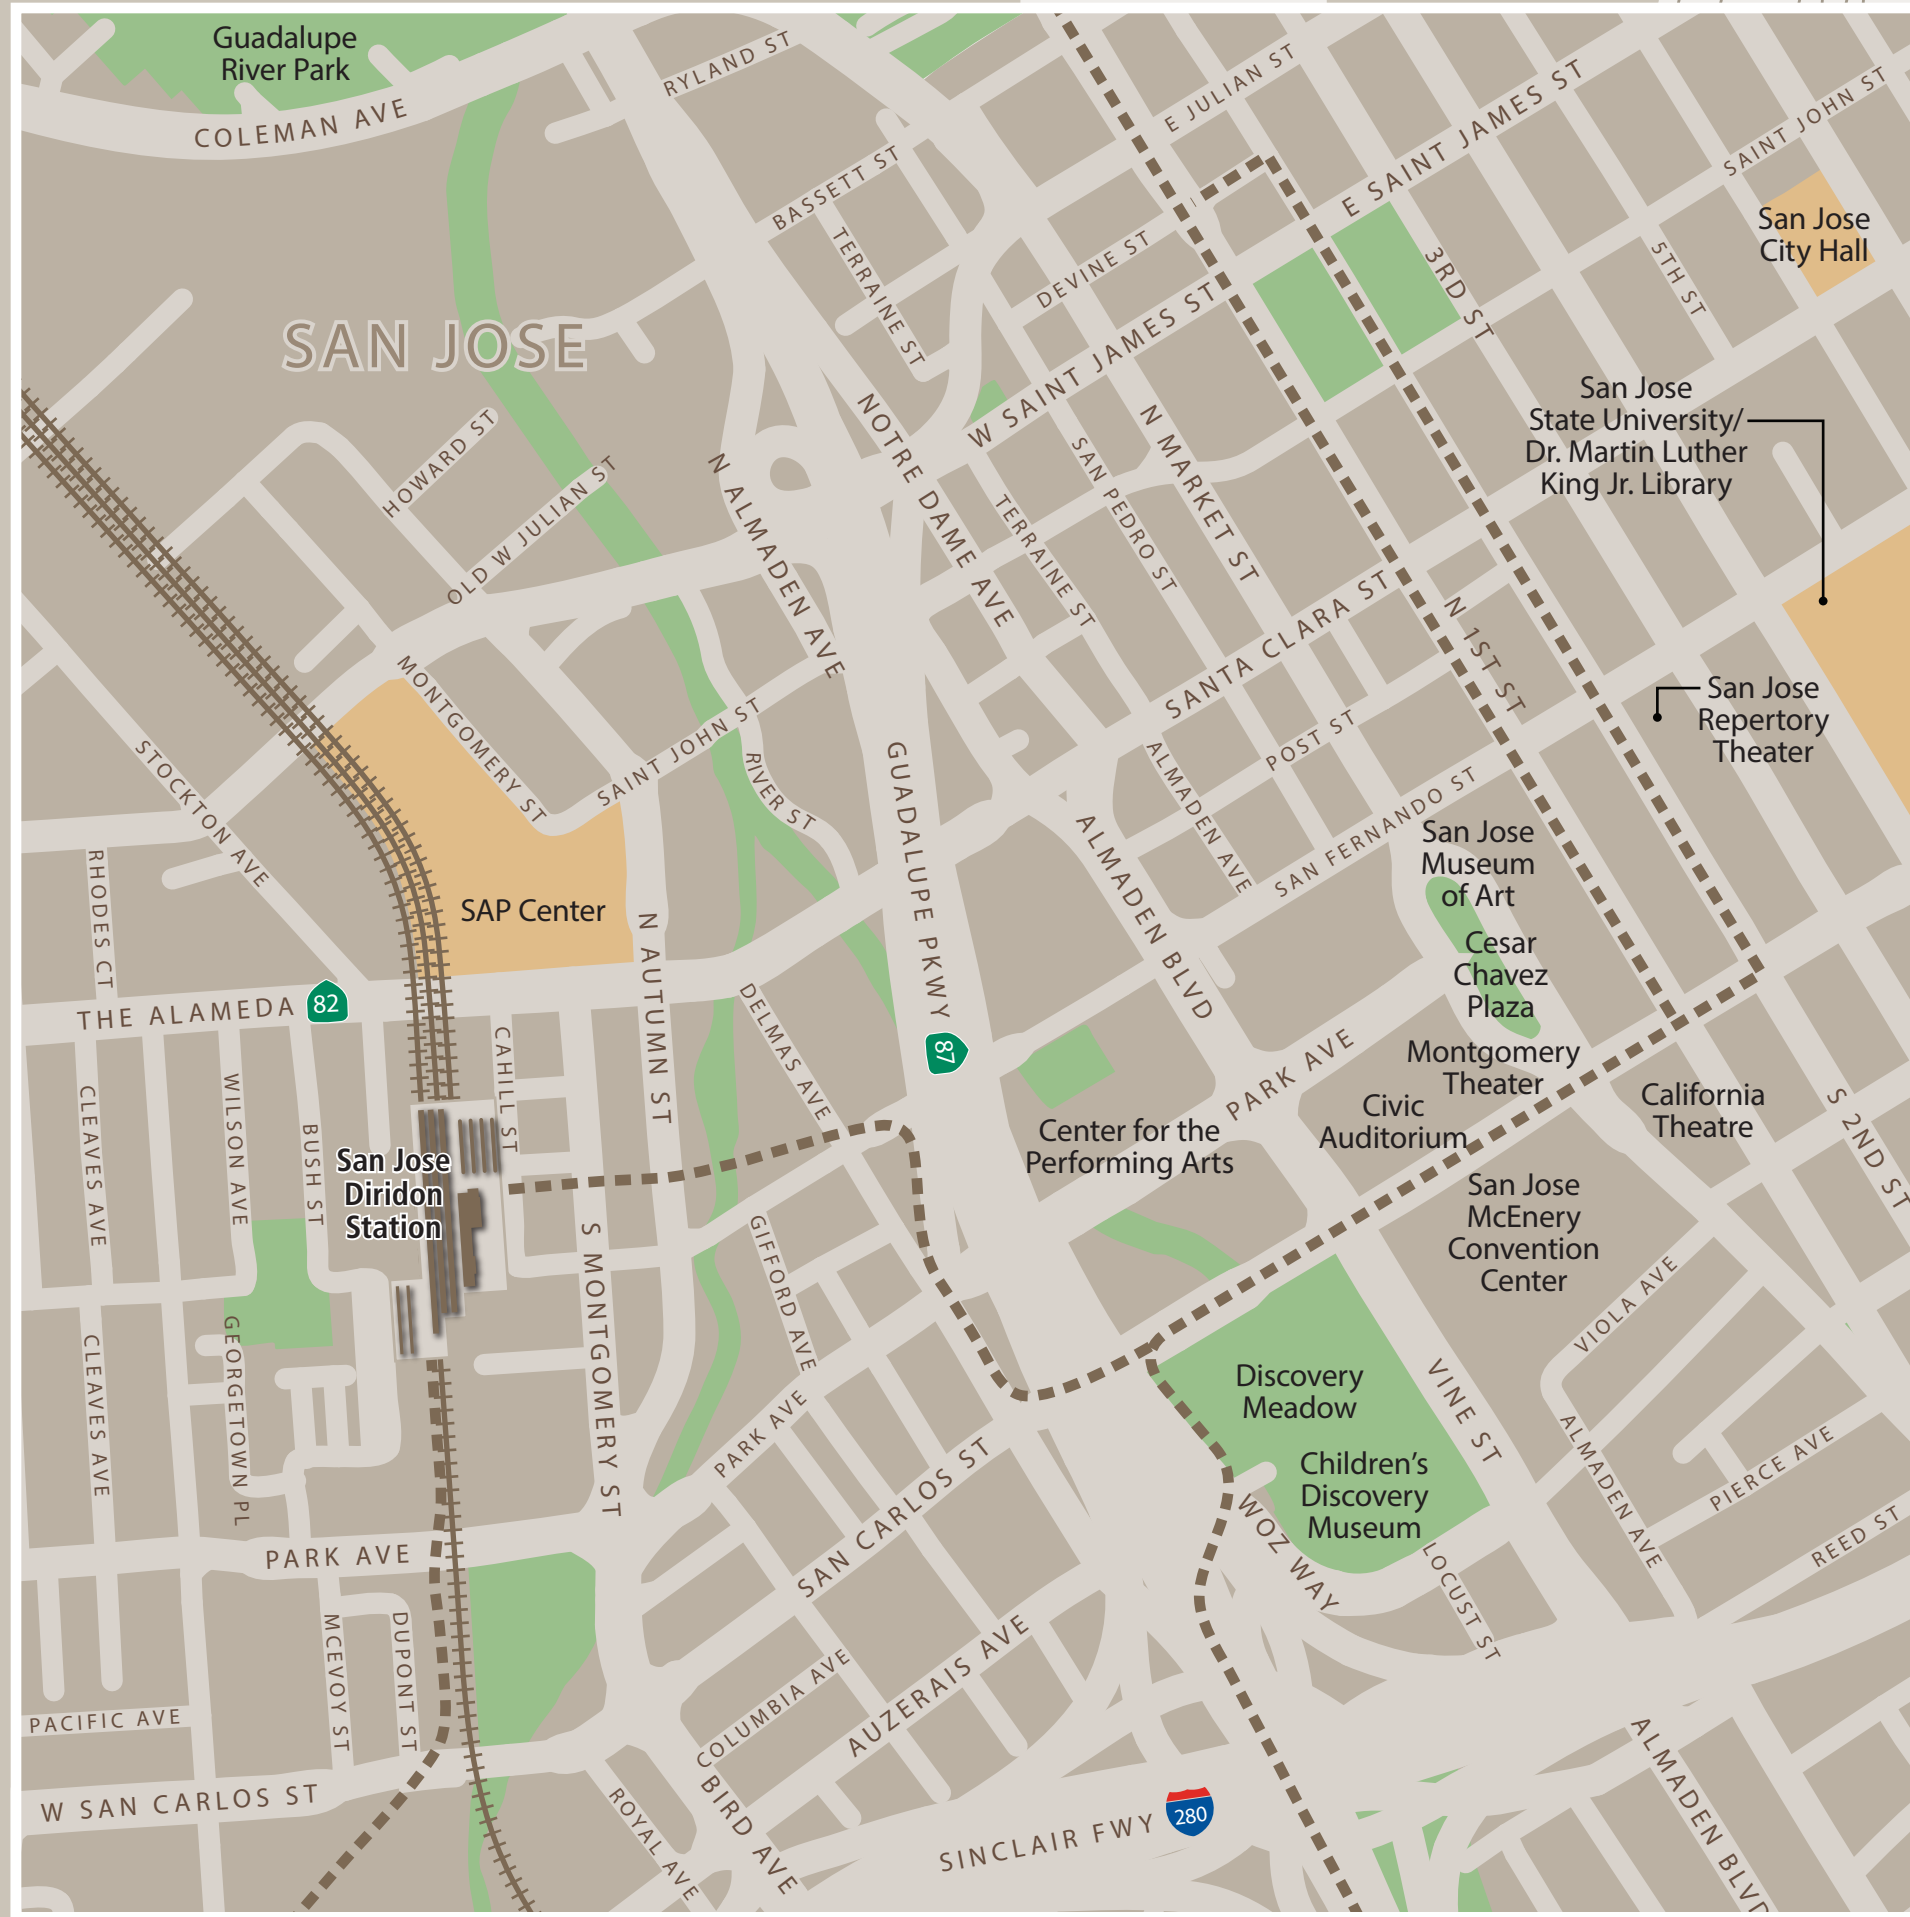

Station Map

Mapa de la estación

車站地圖

Area Map