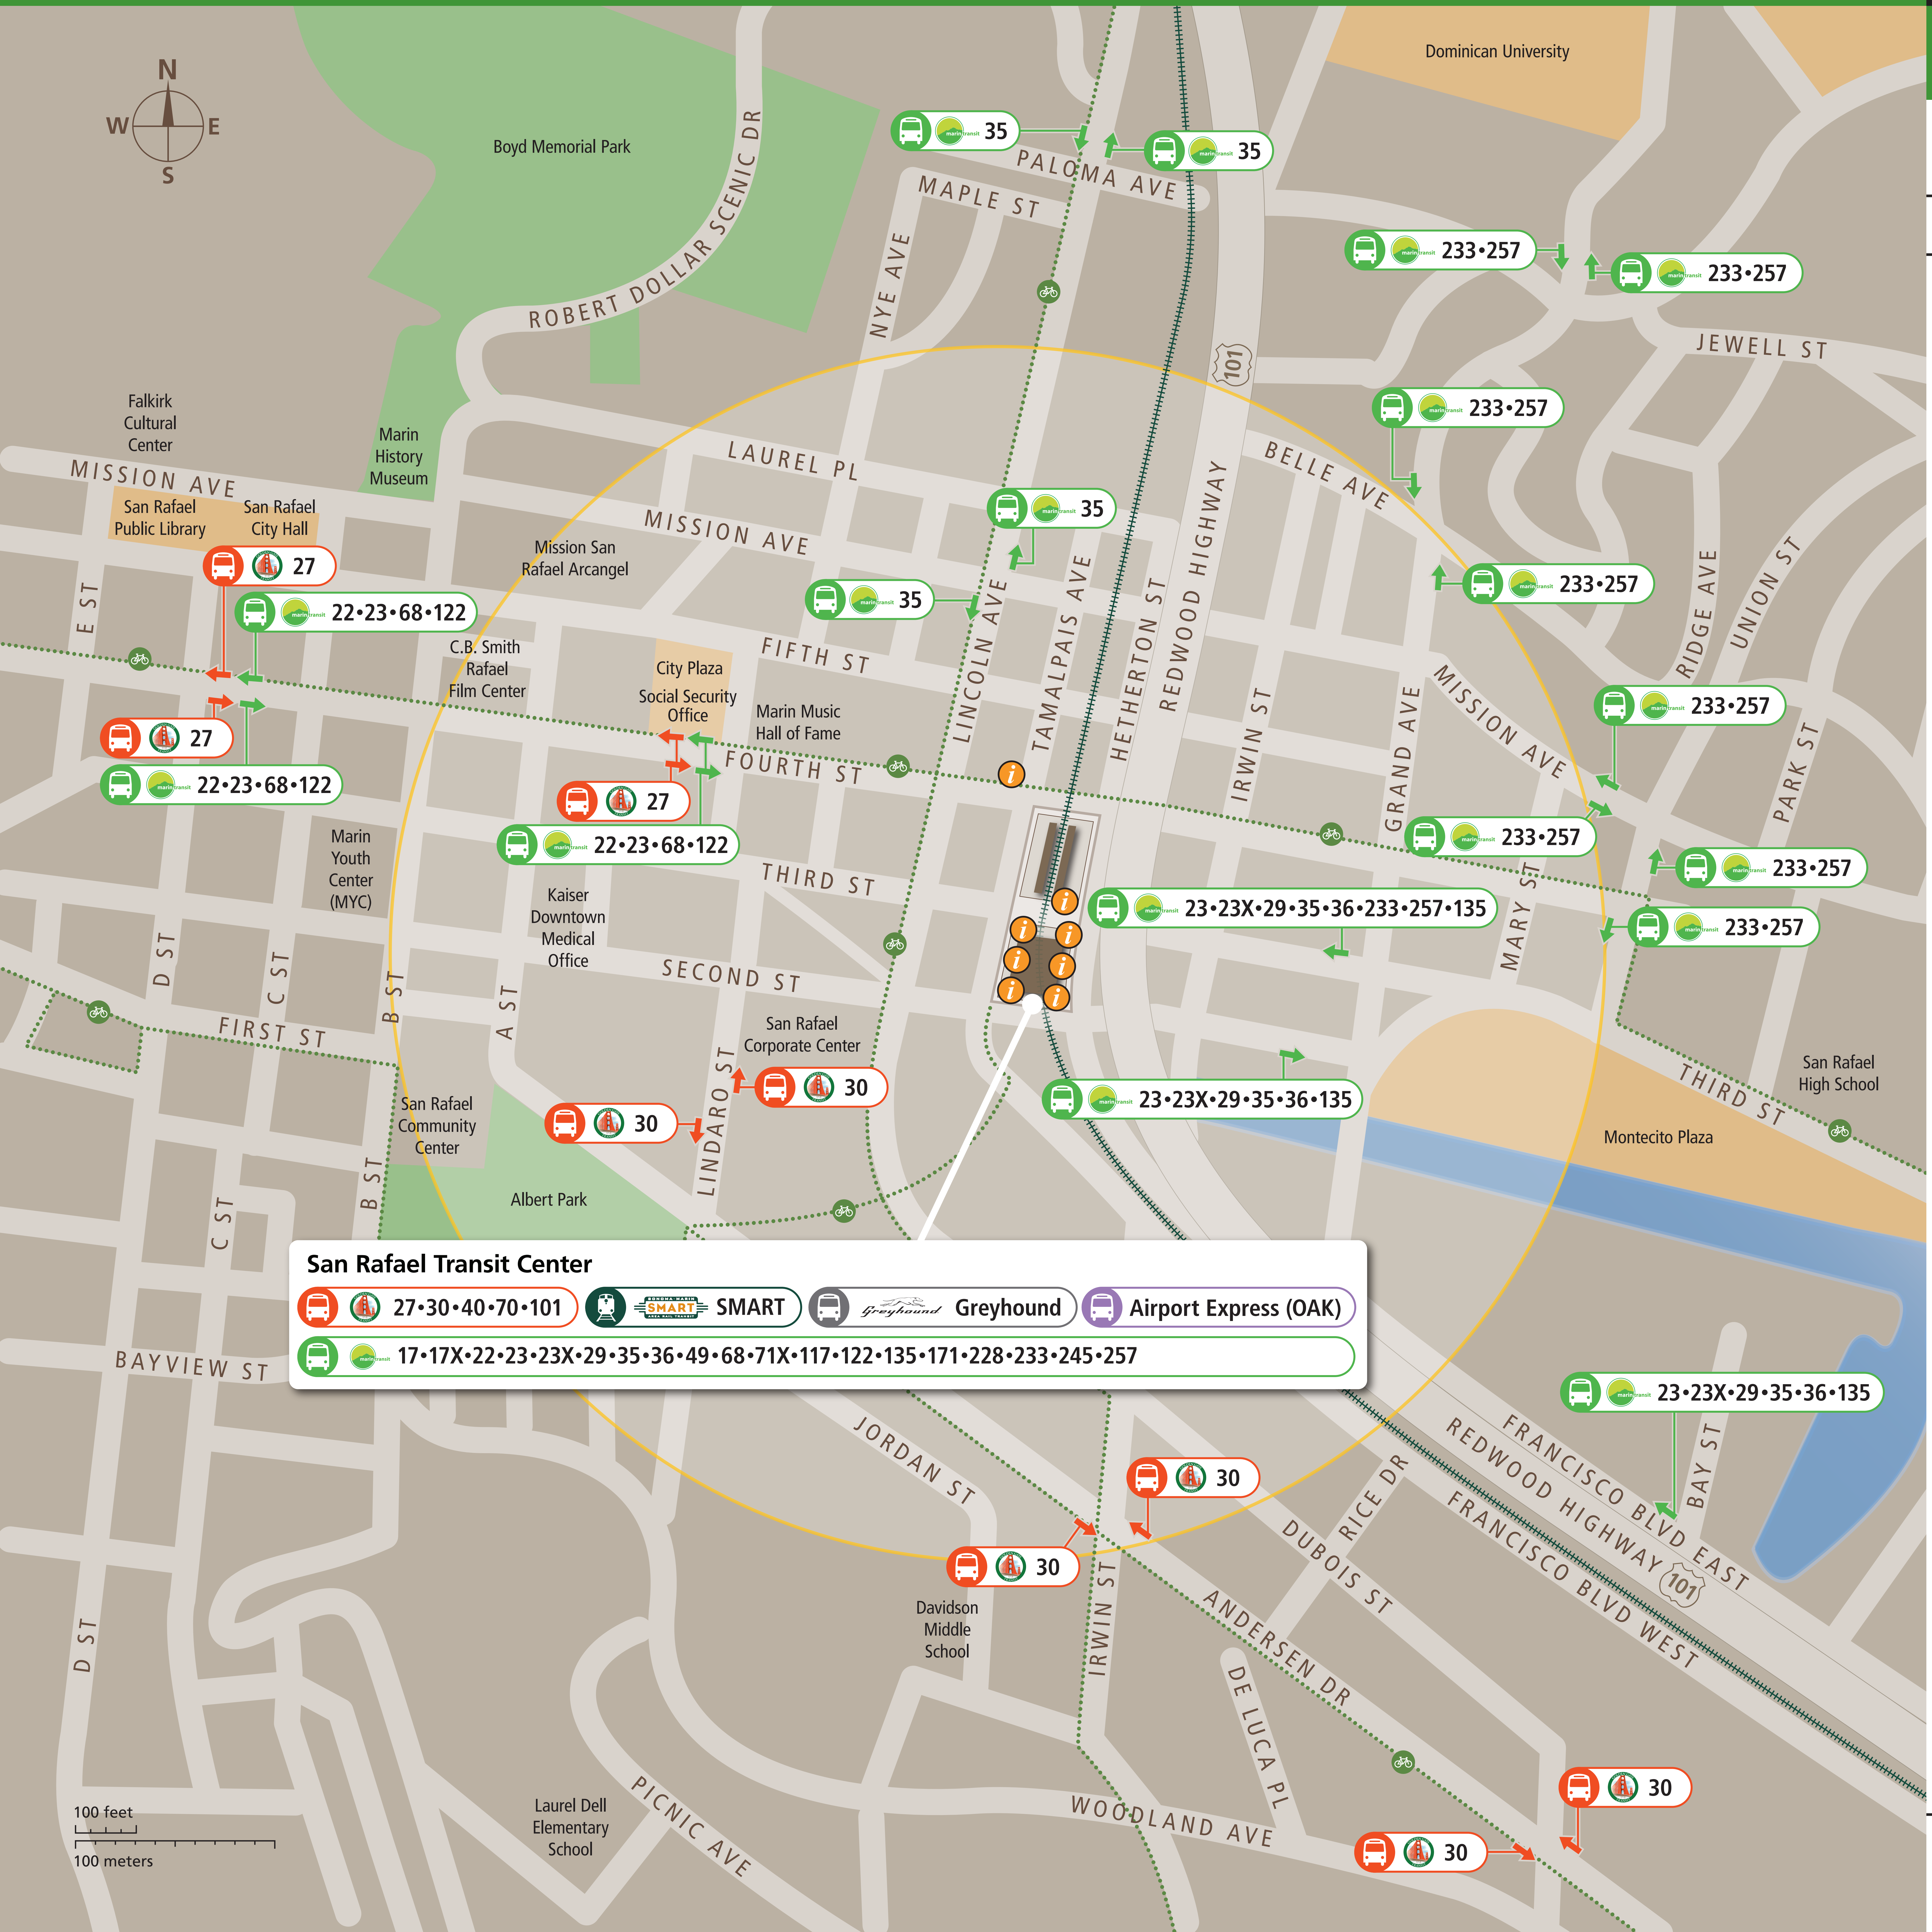

Transit Stops

Paradas del tránsito

公車站地圖

Transit Information

San Rafael Transit Center

San Rafael

Map Key

- You Are Here
Usted esta aquí
- 1000-Foot (305m)
Radius
(5 minute walk)
1000-pies (305m) radio
(5 minutos a pie)
- Bus
Autobús
- SMART Train
SMART Tren
- San Rafael Transit Center
Centro de Tránsito de San Rafael
- Bus Stop
Parada de autobús
- Transit Information
Información de tránsito
- Bike Route
Ruta en bicicleta

Transit Lines

Golden Gate Transit Buses	
Basic Bus Routes	
30	San Rafael TO San Francisco
40	San Rafael TO El Cerrito del Norte BART
70	Novato TO San Francisco
101	Santa Rosa TO San Francisco
Commuter Routes	
27	San Anselmo TO San Francisco
Marin Transit	
Motor Coach	
17	San Rafael TO Sausalito
17X	San Rafael TO Sausalito
22	San Rafael TO Marin City
23	Fairfax TO Canal
23X	Fairfax/Manor TO Canal
29	Marin General TO Canal
35	Novato TO Canal
36	Marin City TO Canal
49	San Rafael TO Novato
68	San Rafael TO Inverness
71X	Novato TO Sausalito
117	San Rafael TO Marin City
122	San Rafael TO College of Marin
135	San Rafael TO Canal
171	Novato TO Marin City
228	San Rafael TO Fairfax/Manor
233	San Rafael TO Santa Venetia
245	San Rafael TO Kaiser Hospital/Smith Ranch Road
257	San Rafael TO Ignacio
Sonoma-Marín Area Rail Transit	
Passenger Rail	
FROM	TO
San Rafael	Santa Rosa Airport
San Rafael	Larkspur

San Rafael Transit Center

27•30•40•70•101
 SMART
 Greyhound
 Airport Express (OAK)

17•17X•22•23•23X•29•35•36•49•68•71X•117•122•135•171•228•233•245•257

Call 511 | 511.org

Sponsored by the Metropolitan Transportation Commission in cooperation with AC Transit. Contact us at signcomments@bayareametro.gov.