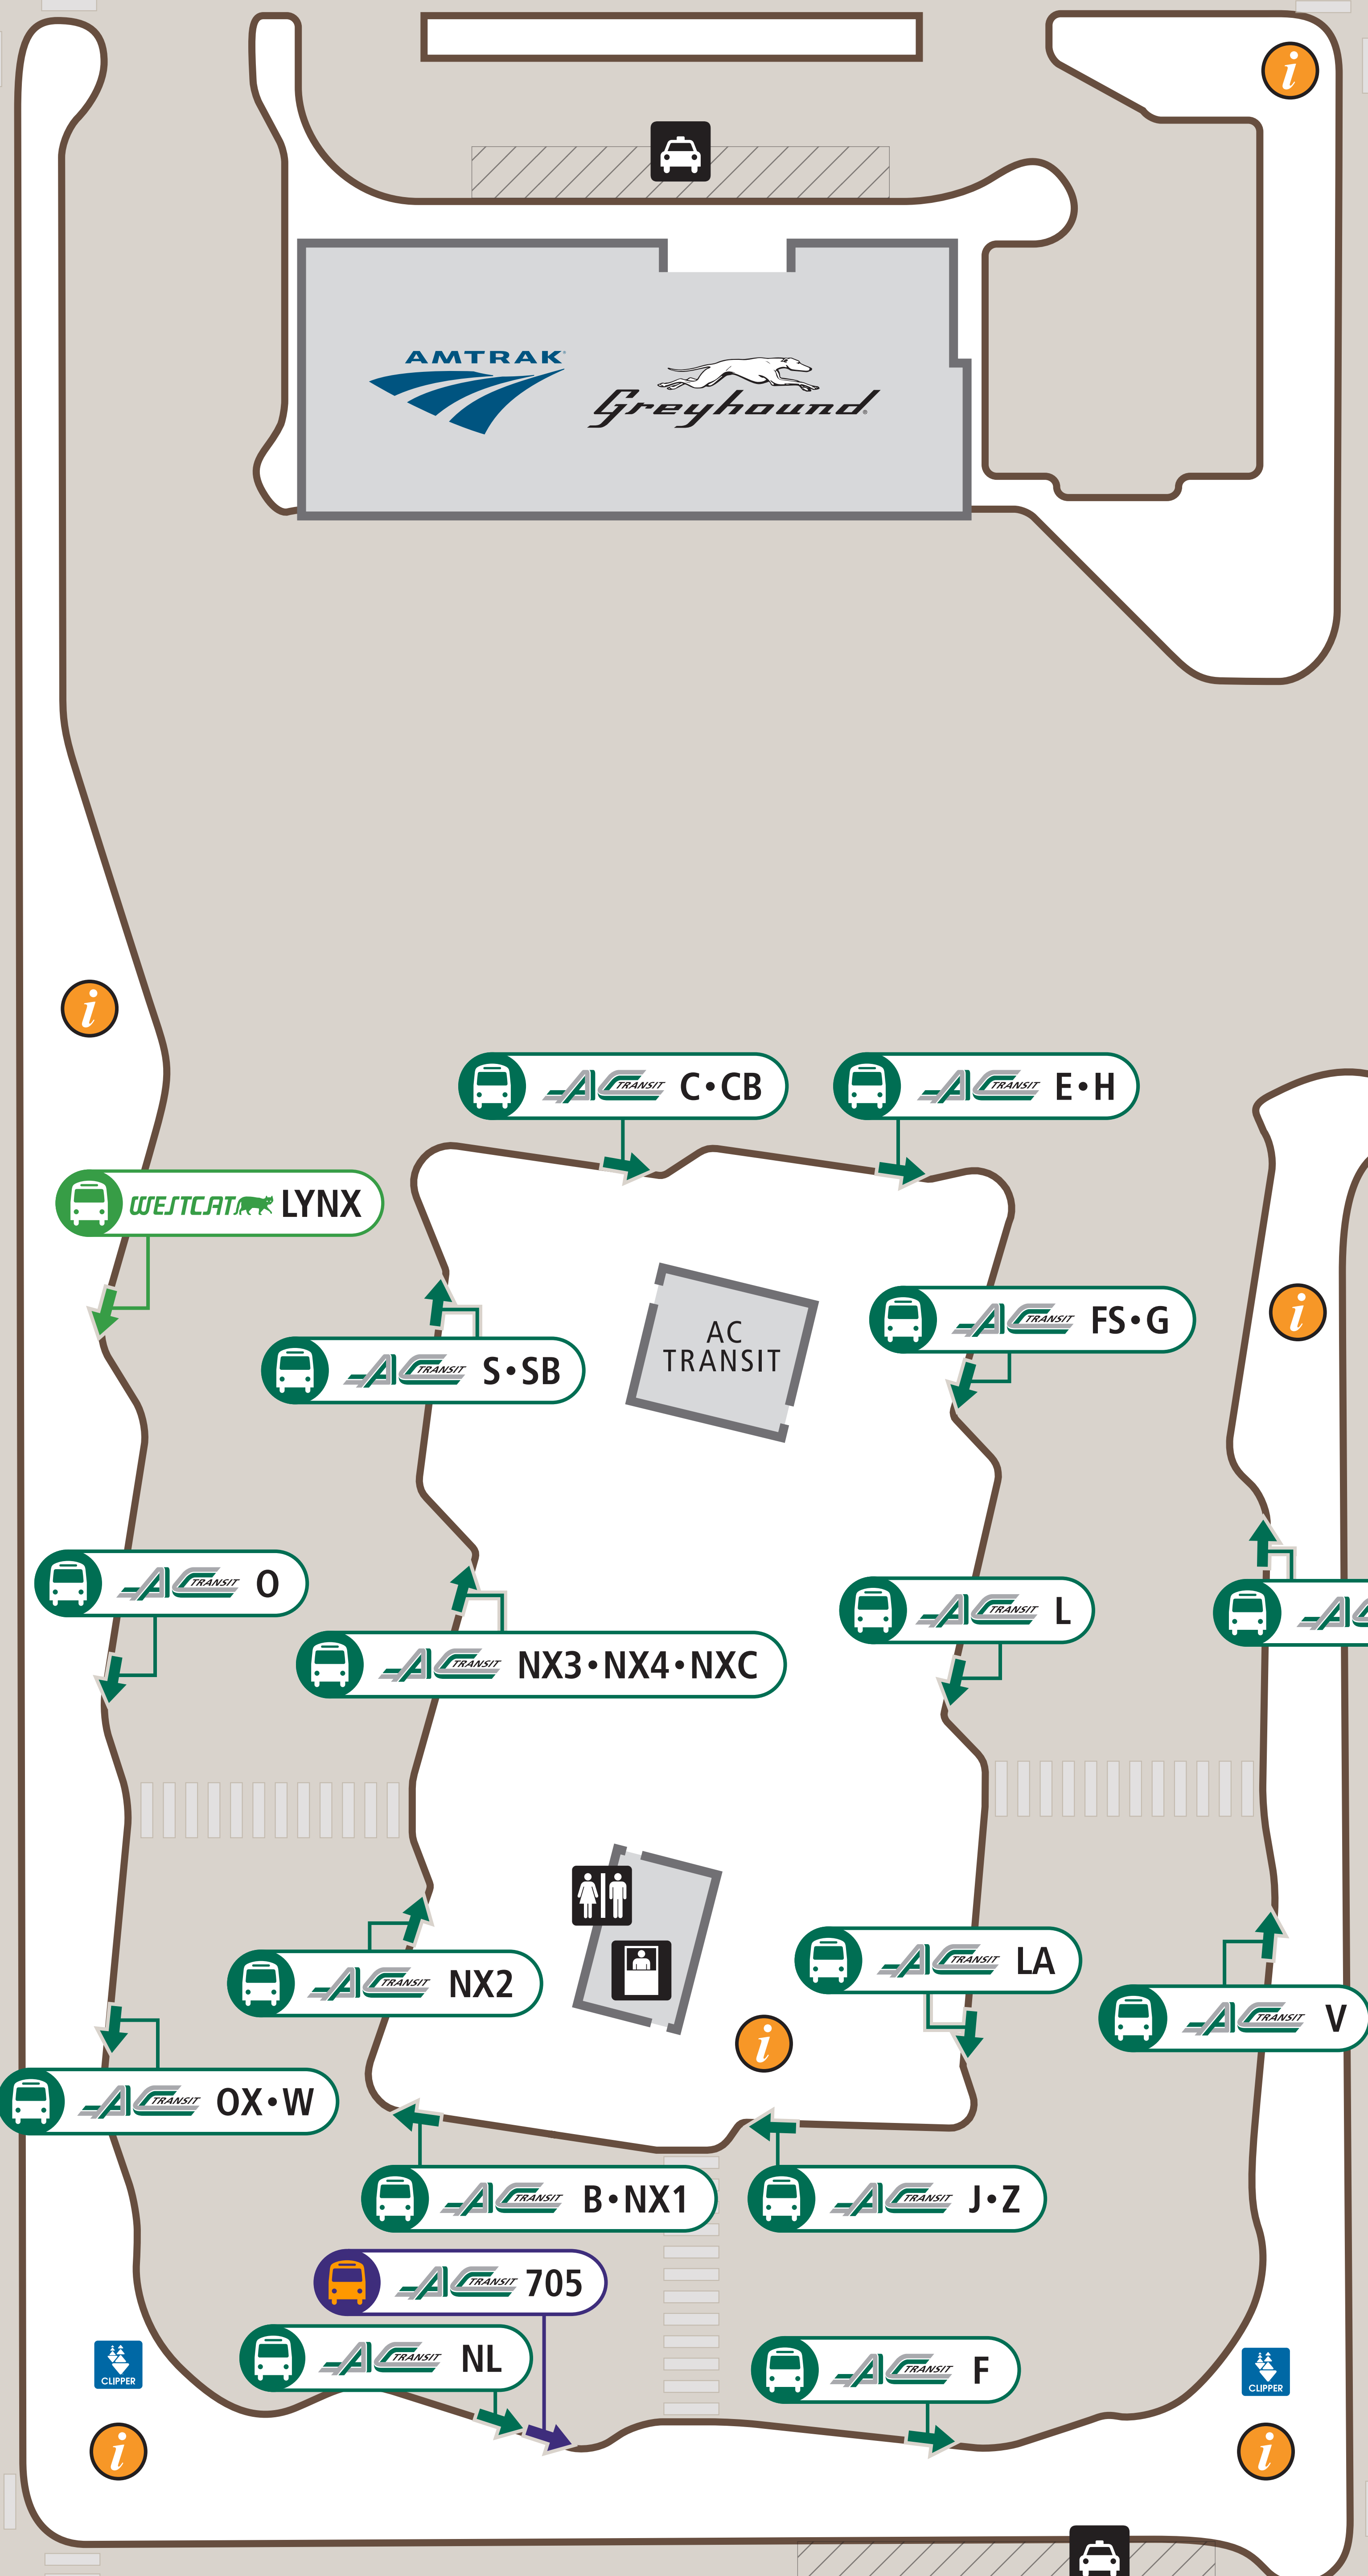

Station Map

Mapa de la estación

車站地圖

Transit Information

Transbay Temporary Terminal

San Francisco

Map Key

- You Are Here
- Transit Information
- Transit Stop
- Casual Carpool
- Restrooms
- Security Agent
  On duty during station hours
- Taxis
- Clipper
- AC Transit
- Early Bird Express
- Muni
- WestCat Lynx
- Caltrans
- PresidiGo

Transit Lines

1. **AC Transit Buses**
2. B Trestle Glen
   - C Piedmont
   - CB Broadway/Terrace
   - E Tunnel Road
   - F Berkeley
   - G El Cerrito
   - H El Cerrito
   - J Berkeley
   - L Richmond
   - LA El Sobrante
   - NL Eastmont
   - NX1 Dimond District
   - NX2 Laurel District
   - NX3 Sheffield Village
   - NX4 Castro Valley
   - NXC Castro Valley
   - O Alameda
   - OX Bay Farm Island
   - P Piedmont
   - S Hayward
   - SB Newark
   - V Montclair
   - W South Shore
   - Z Berkeley / Albany
   - 800 Owl Richmond
3. **San Francisco Muni Buses**
4. Motor Coach and Trolley Coach (TC)
   - 25 Treasure Island
   - 41 Union (TC)
   - 82X Levi Plaza Express
5. **WestCAT Bus**
6. LYNX Hercules/Rodeo
7. **Early Bird Express Buses**
8. 705 19th Street Oakland
   - 713 SFO / Millbrae
   - 714 Daly City

San Francisco Muni Buses

511

Free Bay Area Transit Information

Dial 5-1-1 or visit 511.org

Revised July 17, 2019

To Caltrans Bike Shuttle (on Main at Bryant) ↑

↑ To Ballpark

← To The Embarcadero

← To Casual Carpool (on Spear at Folsom)

↑ 25

BEALE STREET

MAIN STREET

HOWARD STREET

PARATRANSIT & TAXIS