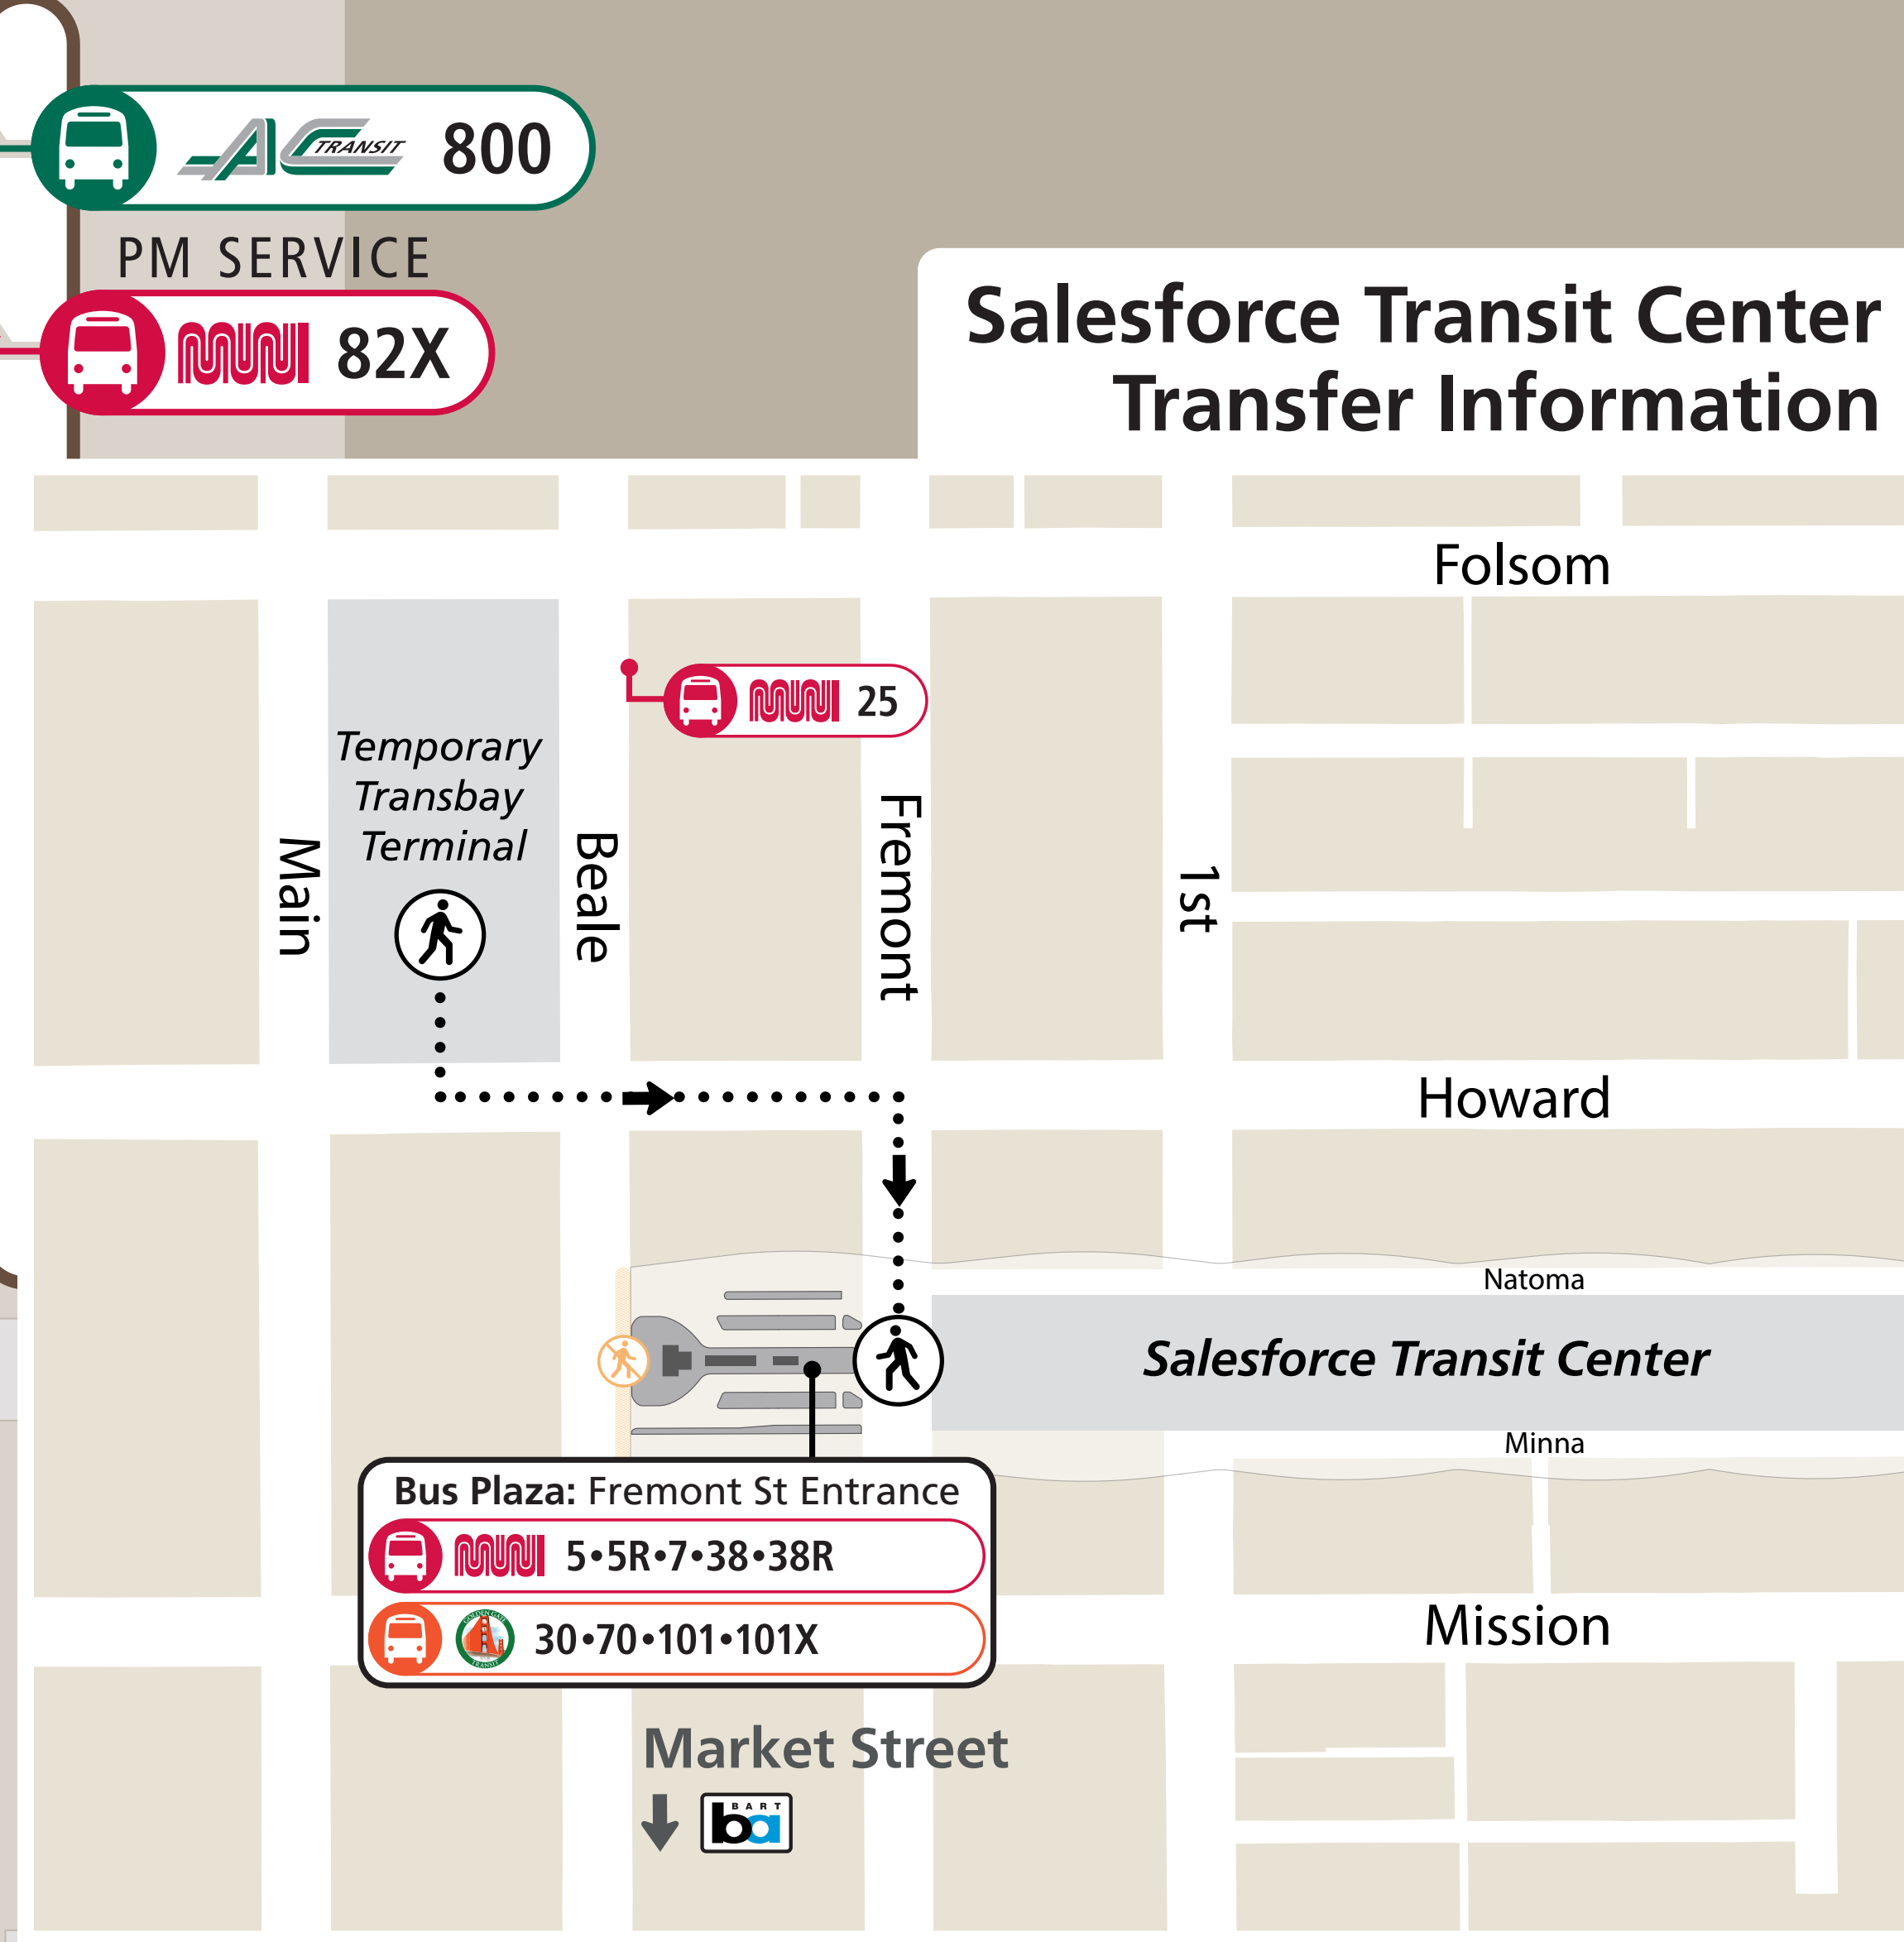

Salesforce Transit Center Transfer Information

- Temporary Transbay Terminal
- Bus Plaza: Fremont St Entrance
- 5+5R-7+38-38R
- 30-70-101-101X

713 • 714
AM SERVICE
 82X

To PresidiGo Shuttle 41 ↓
on Main St between Howard St and Mission St

To Market St/Financial District ↓

To Salesforce Transit Center Bus Plaza On Fremont St between Howard St and Mission St →