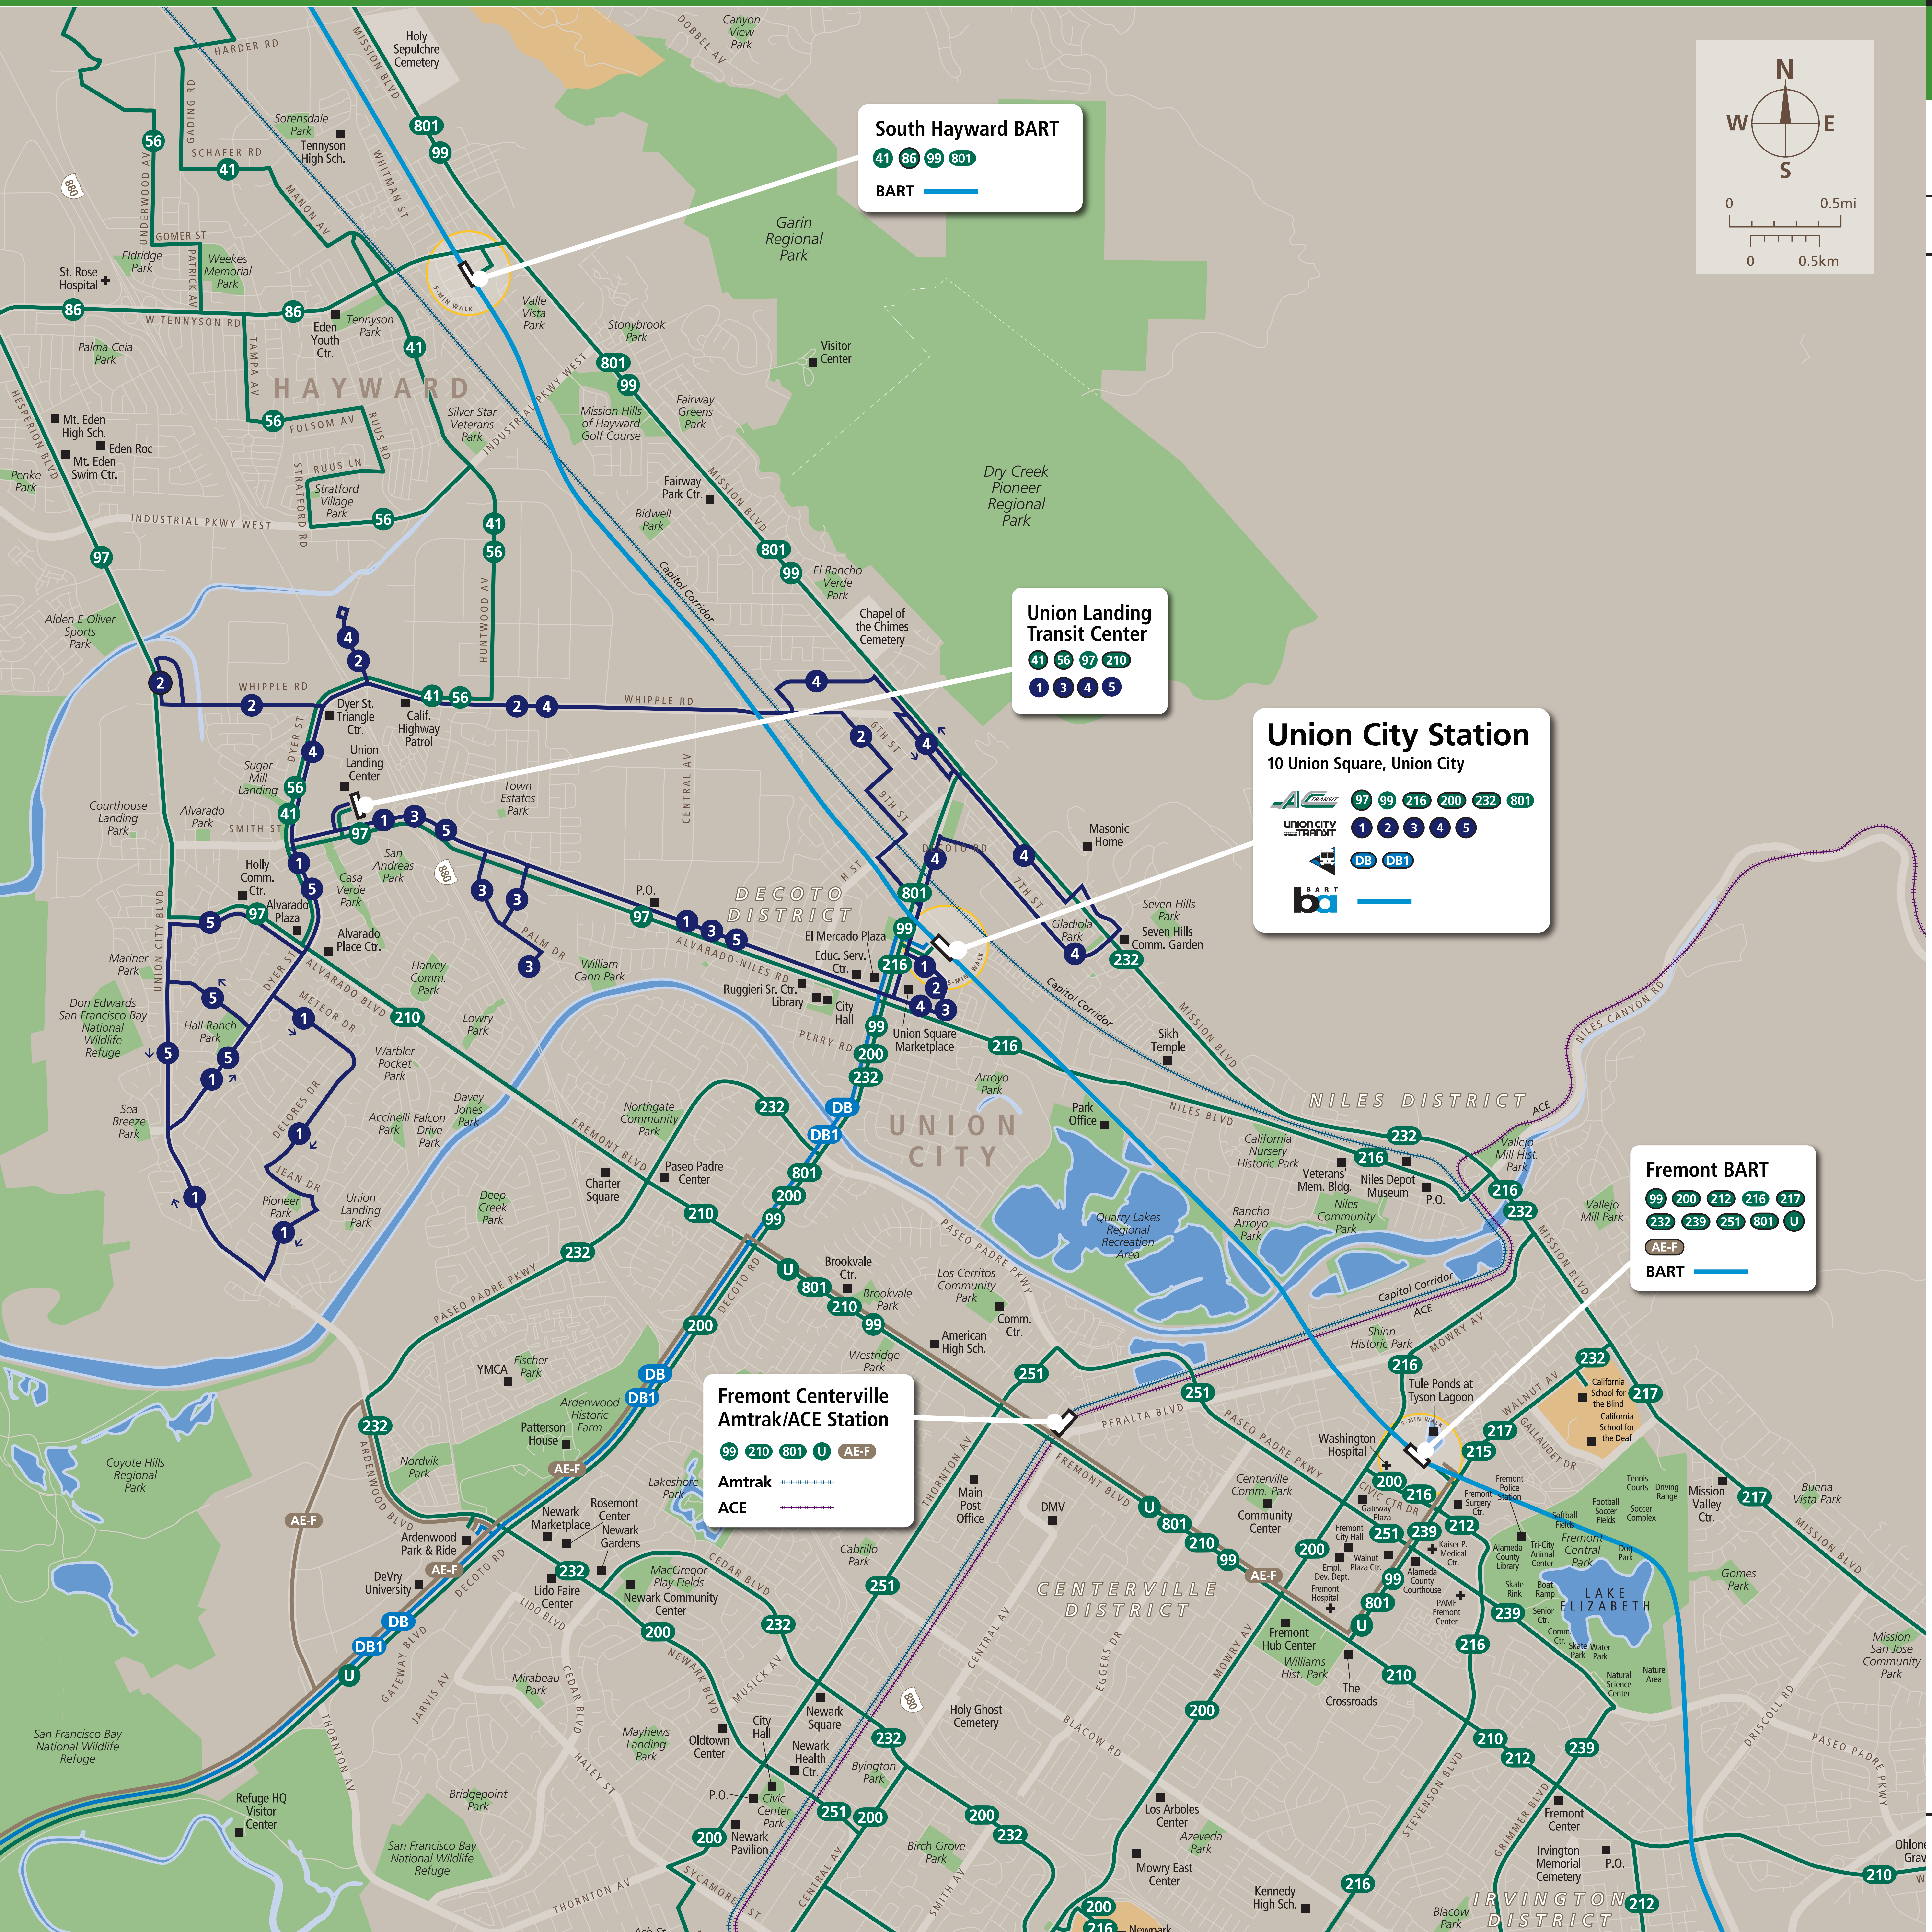

# Transit Routes

Rutas del tránsito

公車路線圖

**South Hayward BART**  
 41 86 99 801  
 BART

**Union Landing Transit Center**  
 41 56 97 210  
 1 3 4 5

**Union City Station**  
 10 Union Square, Union City  
 97 99 216 200 232 801  
 1 2 3 4 5  
 DB DB1  
 BART

## Transit Information

### Union City Station

#### Map Key

- You Are Here
- 5-Minute Walk 1000ft/305m Radius
- BART
- 99 AC Transit
- ACE
- Amtrak Train
- DB Dumbarton Express
- 2 Union City Transit
- AE-F Stanford Marguerite
- 99 Route Terminus

*This map does not show all commuter, express, special event, or all-night routes. Service may vary with time of day or day of week. Service changes may have occurred since printing. Please consult transit agency schedule or contact 511 for more information.*