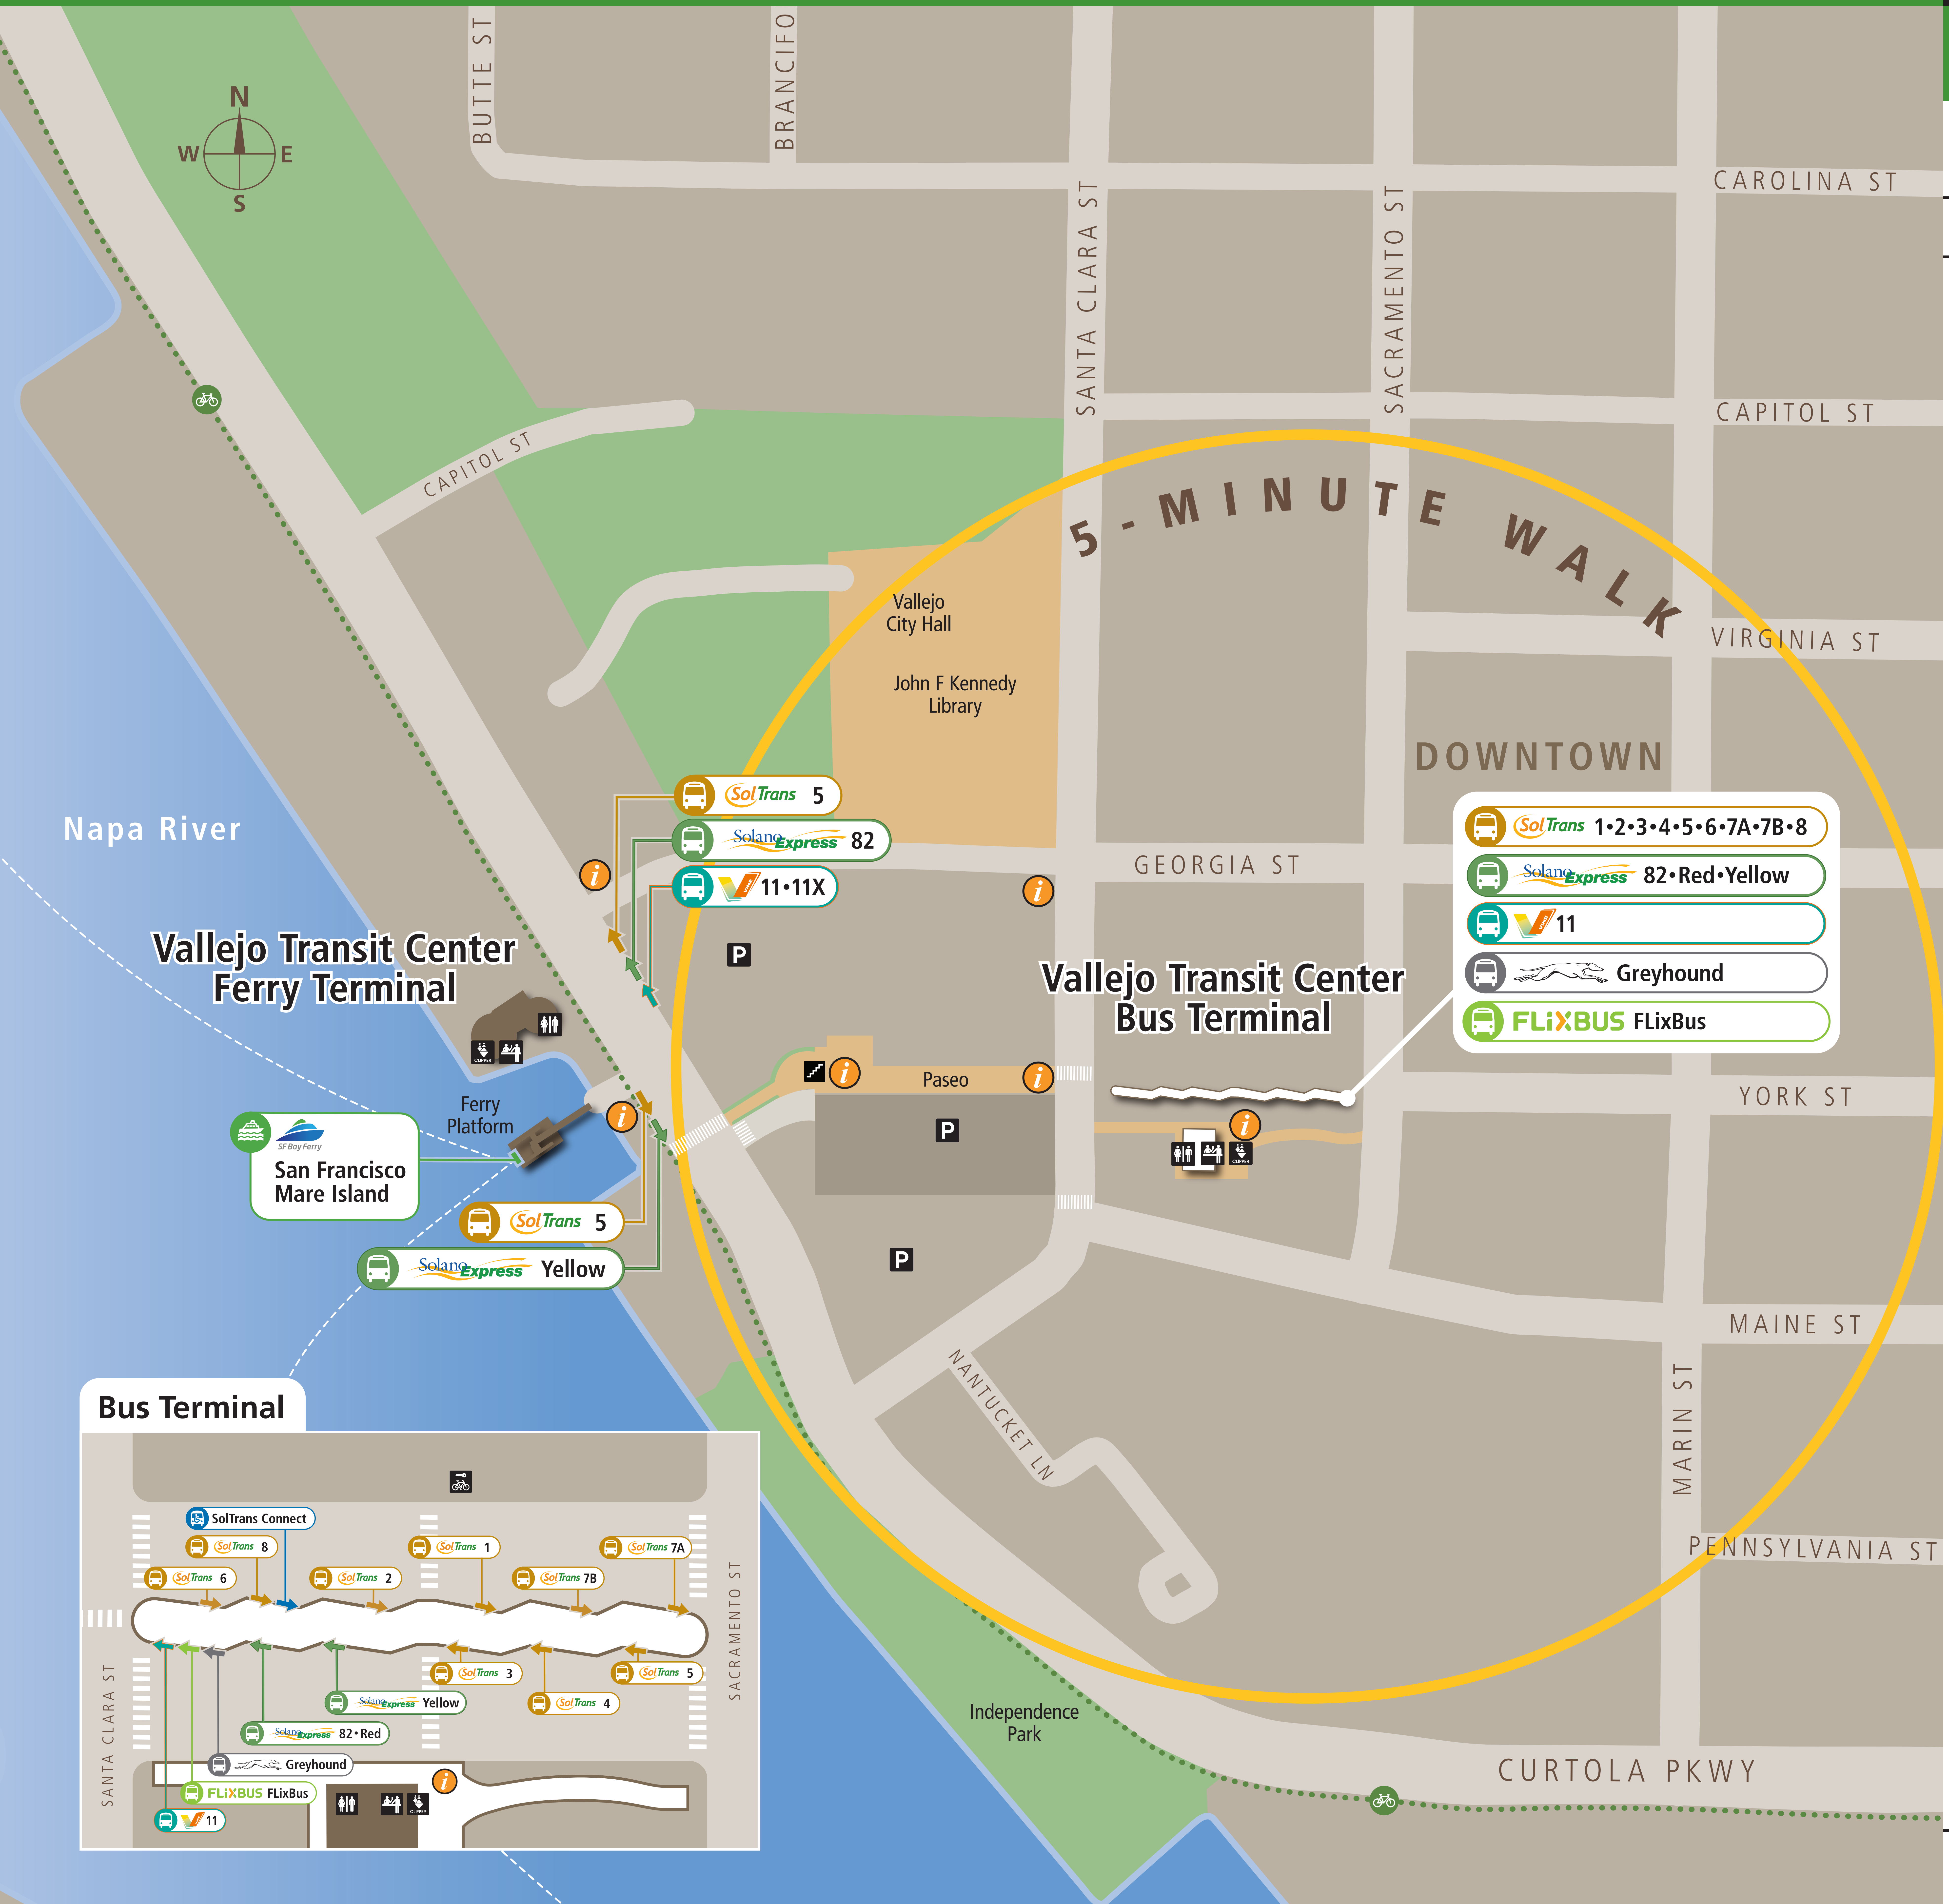

Transit Stops

Paradas del tránsito

公車站地圖

Transit Information

Vallejo Transit Center

Vallejo

Map Key

- You Are Here
- Transit Information
- 5-Minute Walk Radius (1/4 mile)
- Bicycle Route
- Parking
- Ticket Agent
- Clipper Retail Location
- Restroom
- Stairs
- SF Bay Ferry
- SolTrans
- SolanoExpress
- VINE Transit

Transit Lines

SolTrans	SolanoExpress	Vine	SF Bay Ferry
Local Service			
1			
2			
3			
4			
5			
6			
7A			
7B			
8			
Regional Route			
82			
Red			
Yellow			
Ferry			

511

Free Bay Area
Transit Information
Dial 5-1-1 or visit 511.org