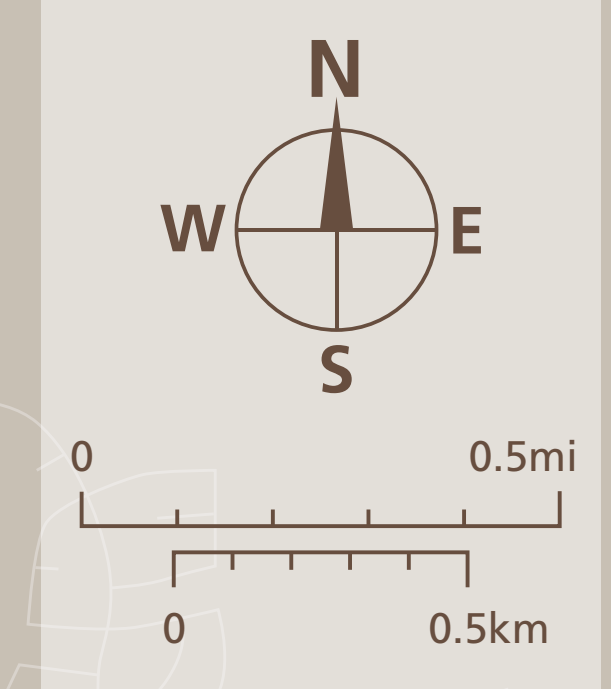

Transit Routes

Rutas del tránsito

公車路線圖

Transit Information

West Dublin/Pleasanton Station

Dublin

Map Key

- You Are Here
- 5-Minute Walk
  1000ft/305m Radius
- BART
- ACE
- County Connection
- Modesto Area Express
- San Joaquin RTD
- Stanislaus Regional Transit
- Wheels
- Route Terminus
- Shared Use Bicycle & Pedestrian Path or Trail
- On-Street Bicycle Connection (Future Trail)

Dublin/Pleasanton Station

BART

West Dublin/Pleasanton BART
6501 Golden Gate Drive, Dublin

BART

Pleasanton ACE

ACE

Call 511 | 511.org