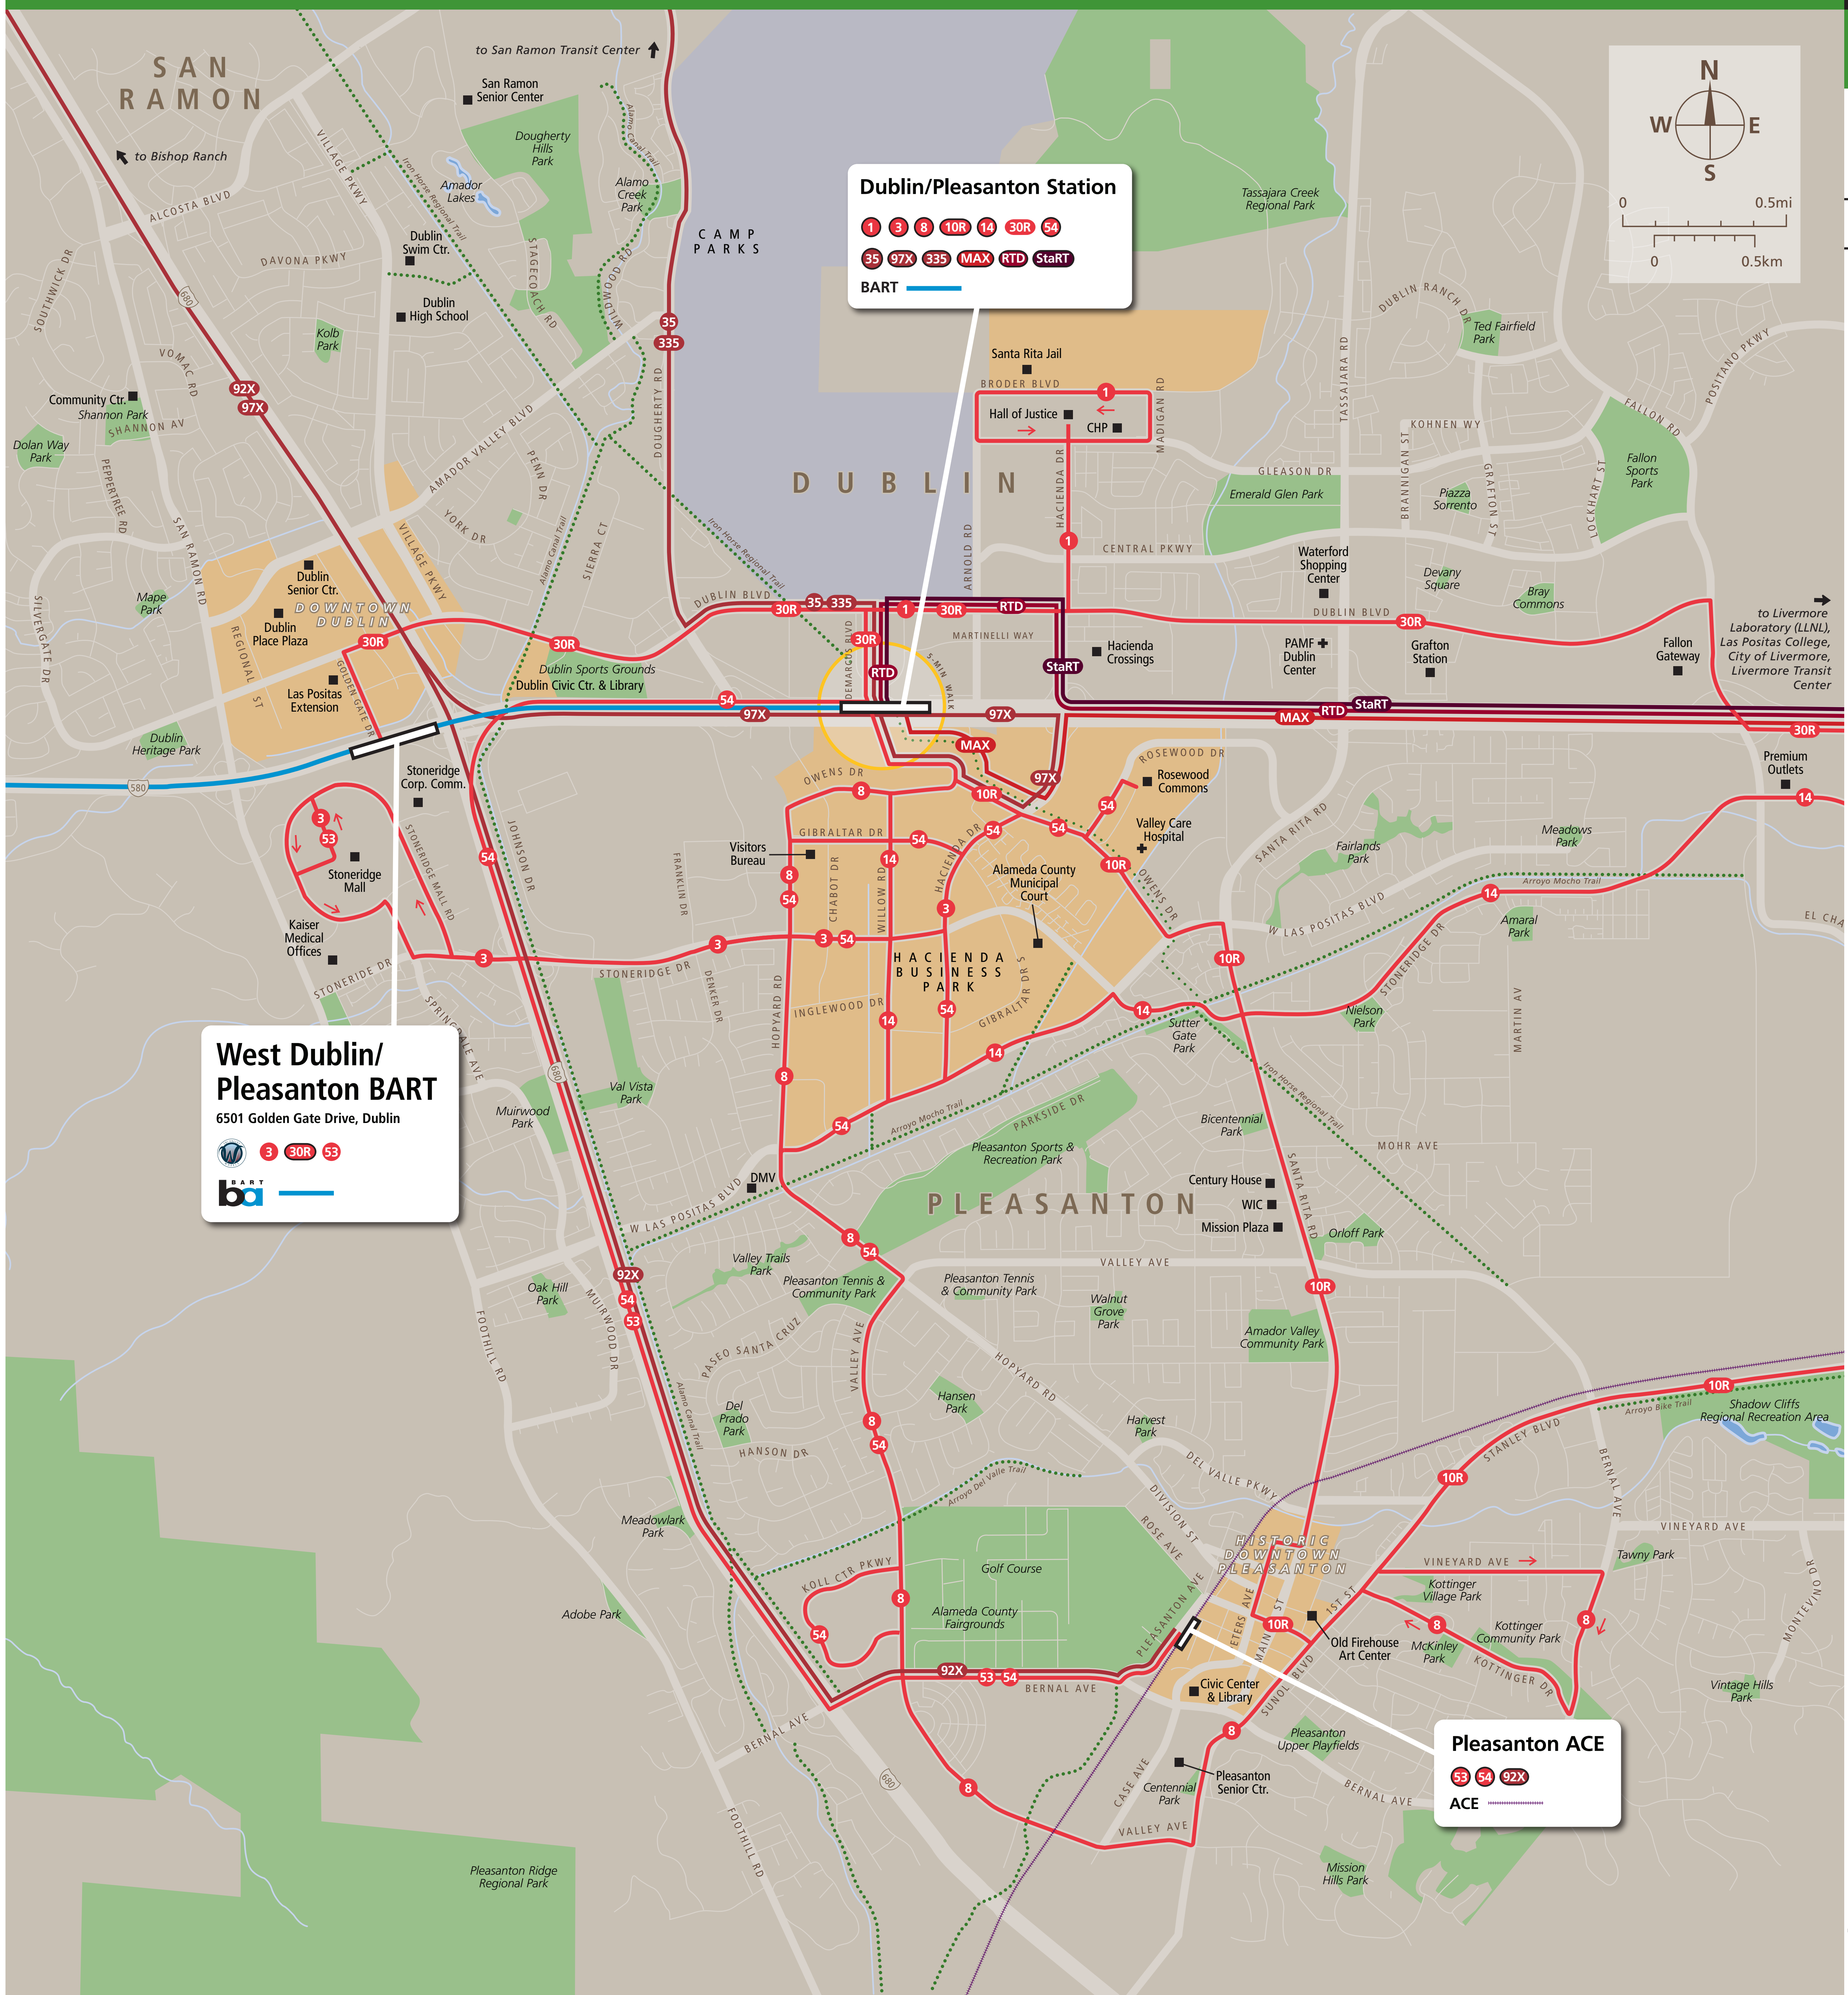

Transit Routes

Rutas del tránsito

公車路線圖

Transit Information

West Dublin/Pleasanton Station

Dublin

Map Key

- You Are Here
- 5-Minute Walk
  1000ft/305m Radius
- BART
- ACE
- County Connection
- Modesto Area Express
- San Joaquin RTD
- Stanislaus Regional Transit
- Wheels
- Route Terminus
- Shared Use Bicycle & Pedestrian Path or Trail
- On-Street Bicycle Connection (Future Trail)

Dublin/Pleasanton Station

BART

West Dublin/Pleasanton BART
6501 Golden Gate Drive, Dublin

BART

Pleasanton ACE

ACE

Call 511 | 511.org