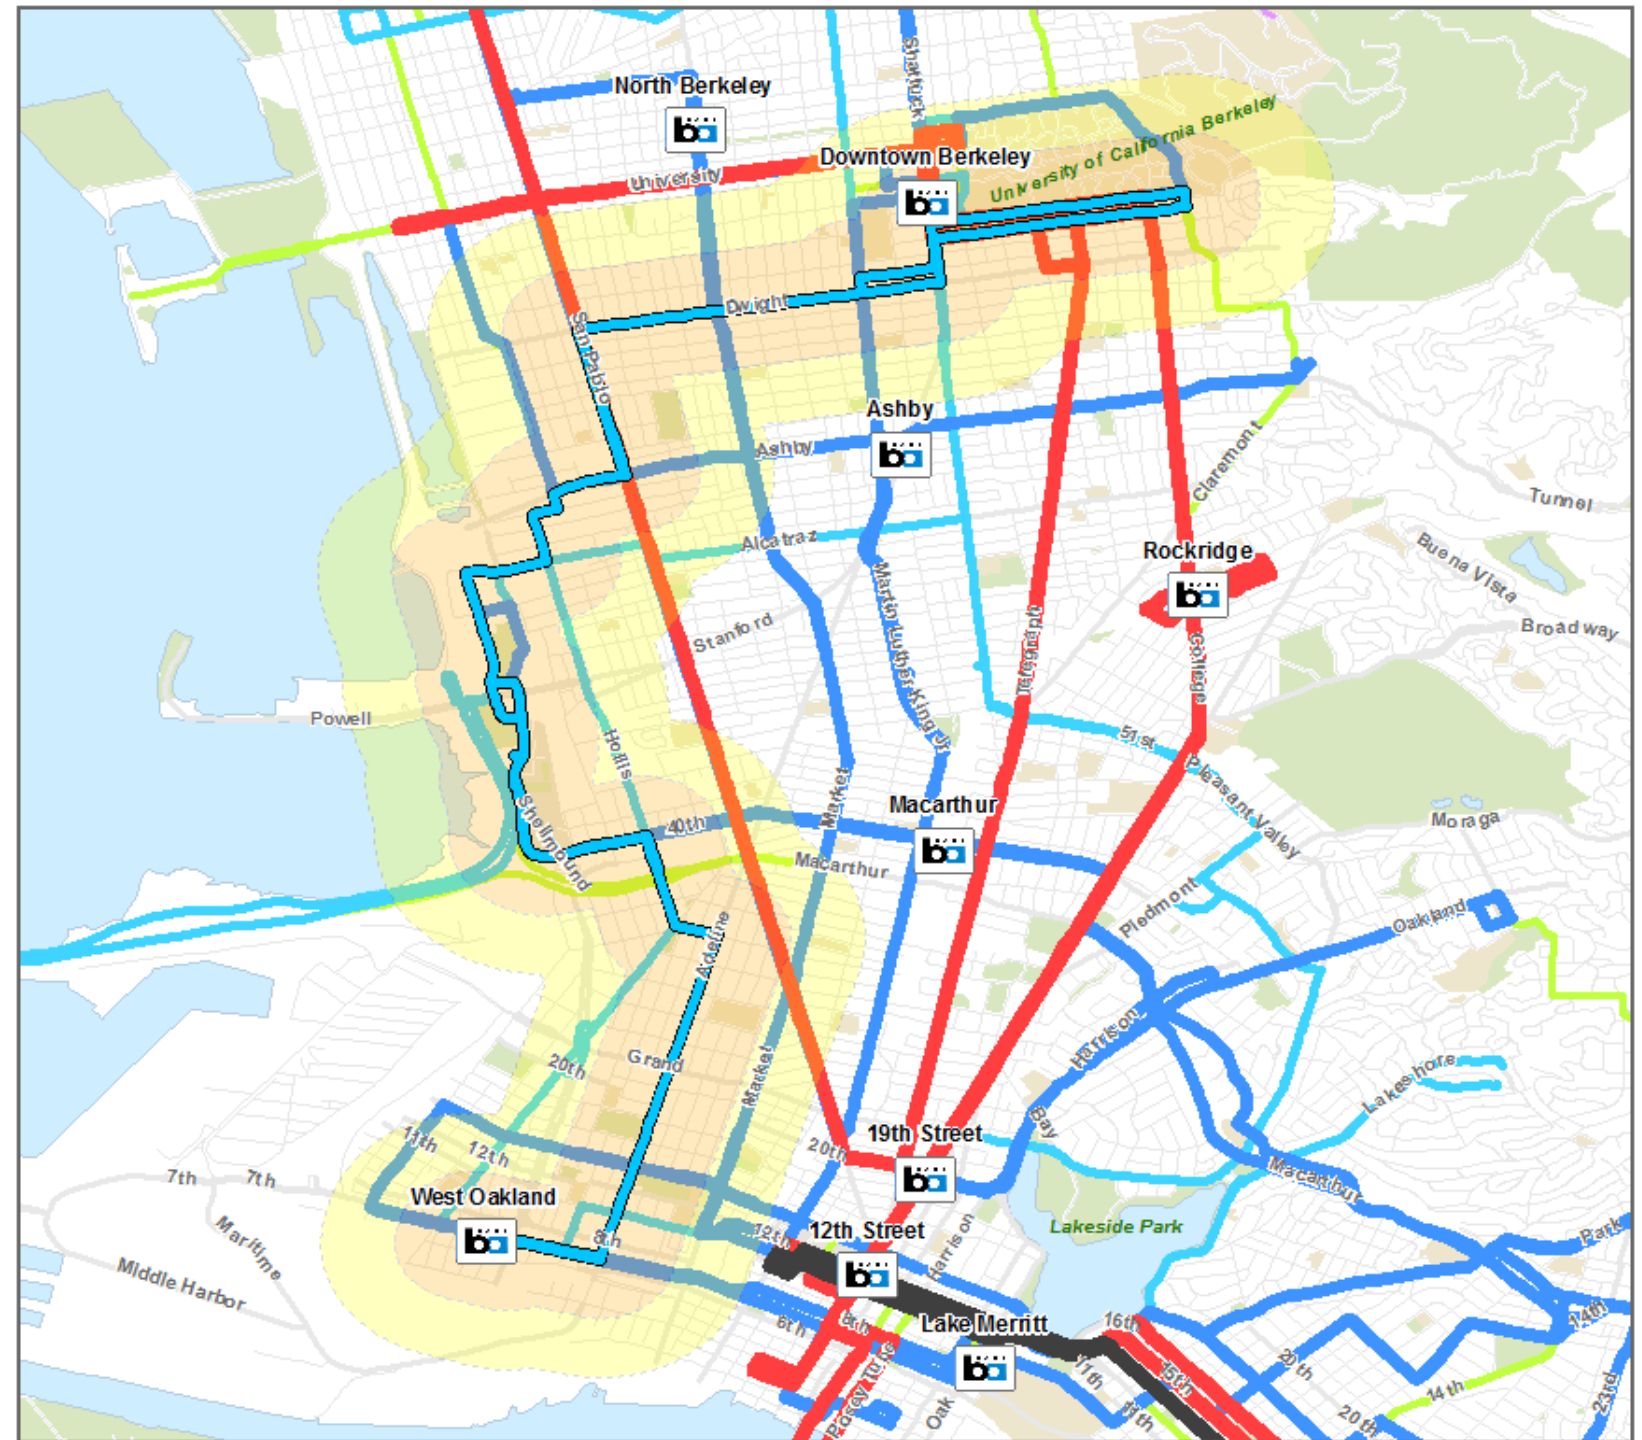

#### Major Transit Hub Connections:

- Downtown Berkeley BART
- West Oakland BART

#### Frequent Network Connections:

- San Pablo Rapid (R1)
- San Pablo/Macdonald (M4)
- Telegraph (M6)
- College/University (M8)
- MLK/Solano (L23)
- 14<sup>th</sup>-High (L17)
- 52 Cedar/University
- 88 Sacramento
- NL San Francisco

**North/East Route:** Via Bancroft, R Shattuck, L Dwight, R San Pablo, R Ashby, L 7<sup>th</sup>, R Folger, L Hollis, R 65<sup>th</sup>, L Christie, R Shellmound, into 40<sup>th</sup> St, R Hollis, L into 32<sup>nd</sup>, R Adeline, L 7<sup>th</sup>, L Chester, R W.O. BART

**South/West Route:** W.O. BART, L Mandela, R 7<sup>th</sup>, L Adeline, L 32<sup>nd</sup>, R into Hollis, L 40<sup>th</sup>, into Shellmound, L Shellmound Way, R Christie, R 65<sup>th</sup>, L Hollis, R Folger, L 7<sup>th</sup>, R Ashby, L San Pablo, R Dwight, R Shattuck, R Durant, L Piedmont, R Bancroft