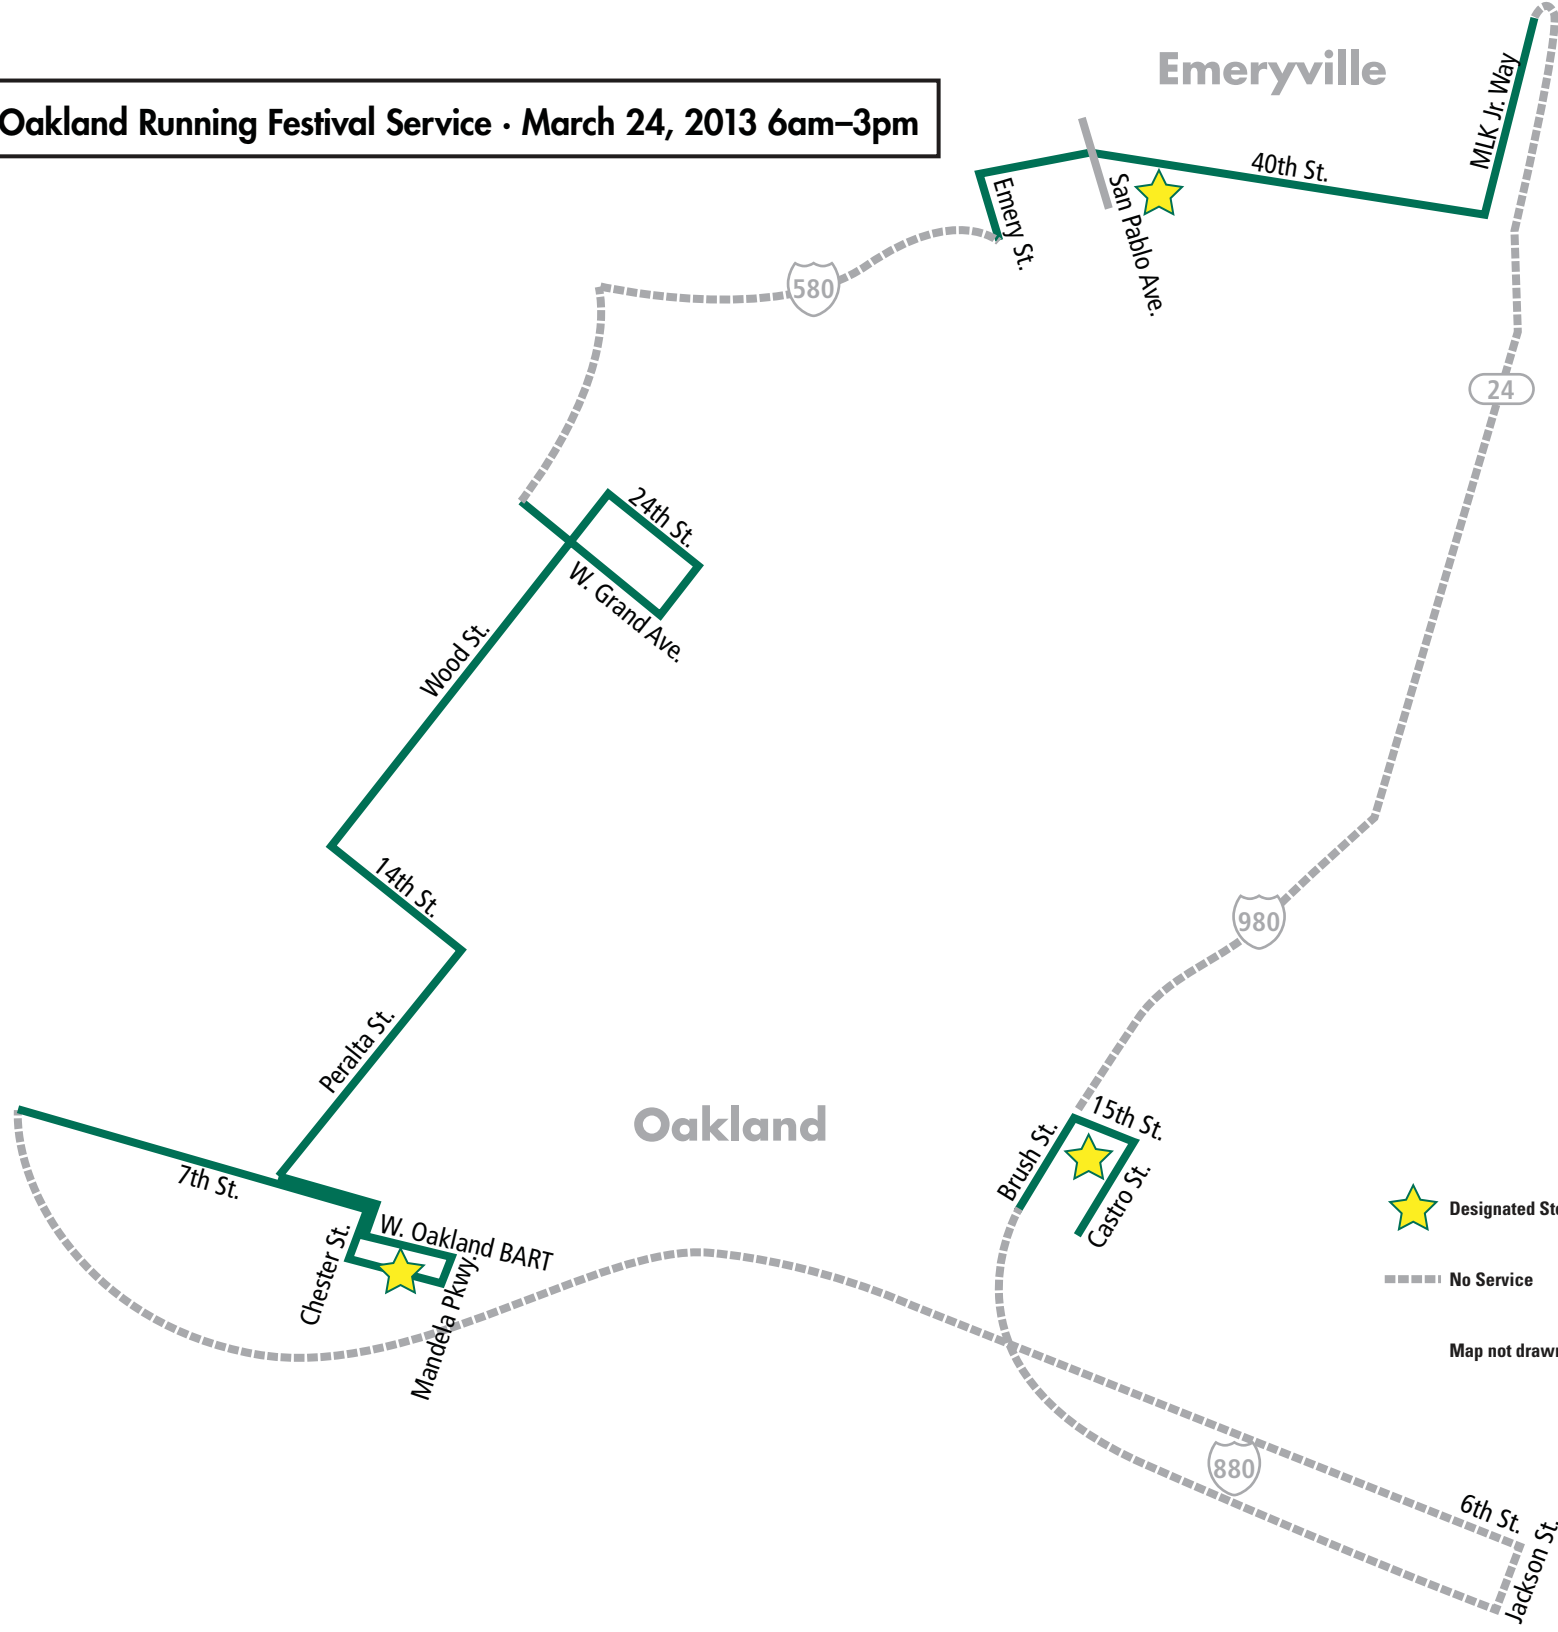

Line 26 Oakland Running Festival Service · March 24, 2013 6am–3pm

★ Designated Stops

--- No Service

Map not drawn to scale