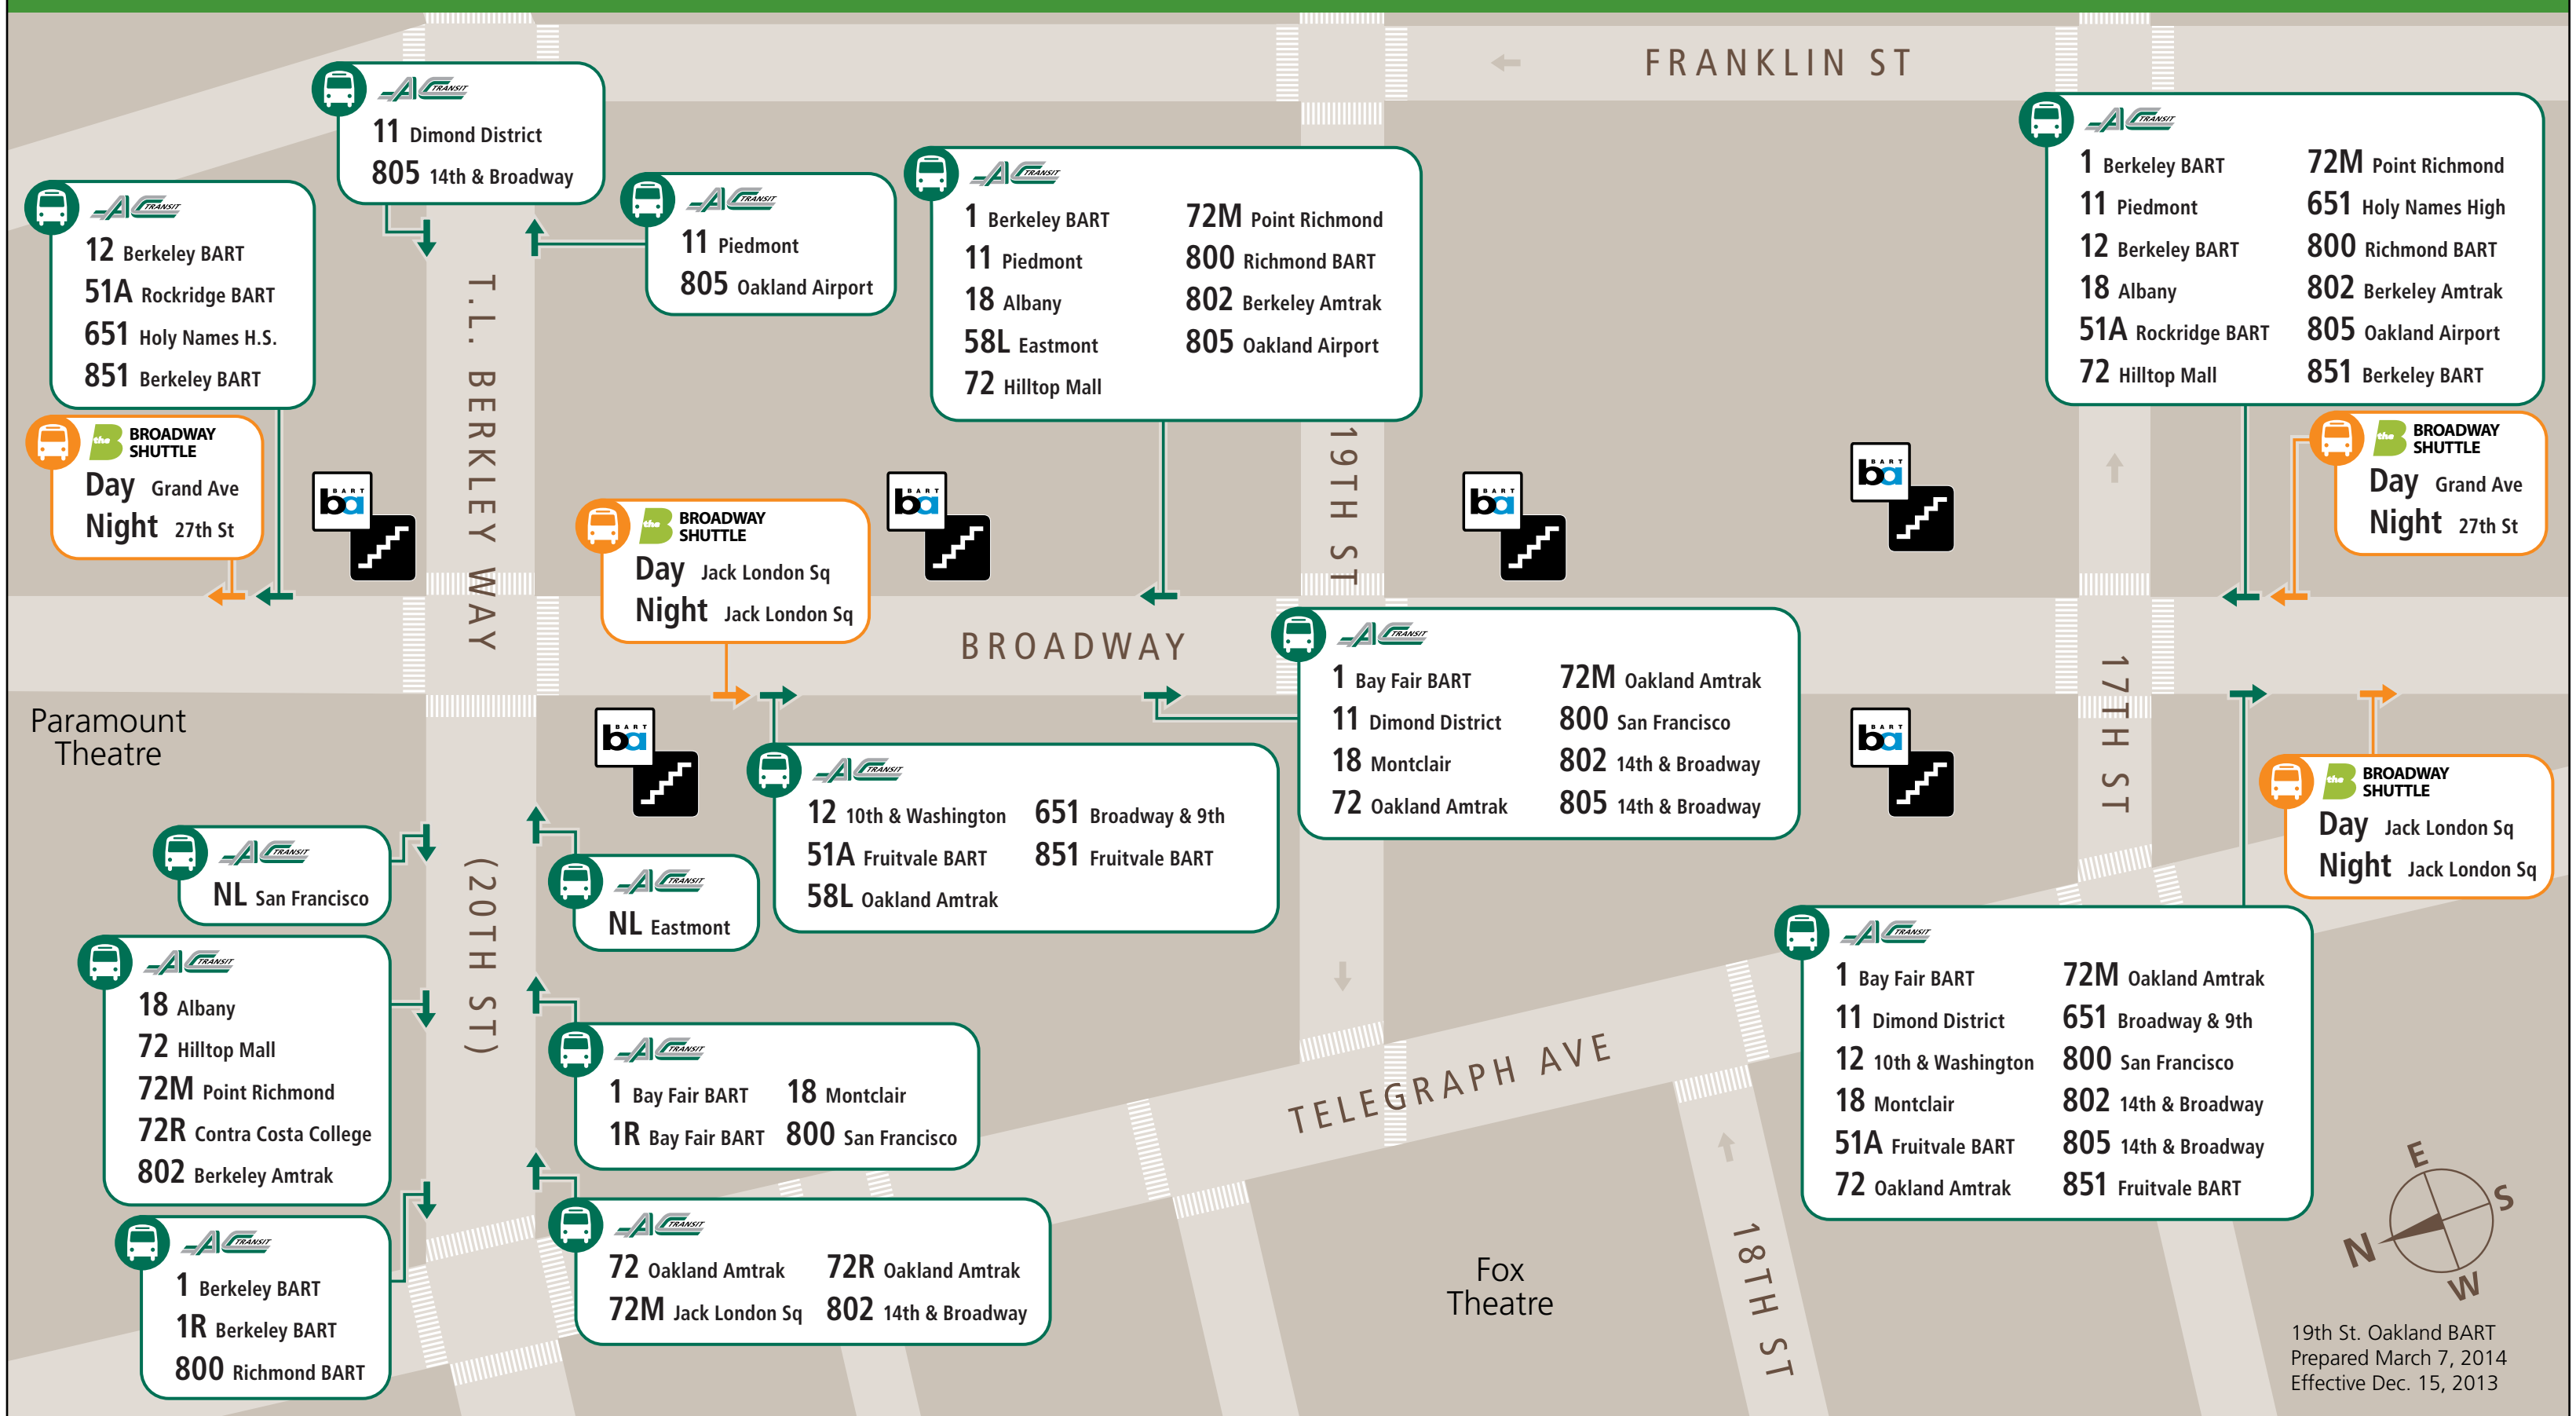

Find Your Bus

19th St. Oakland BART
Prepared March 7, 2014
Effective Dec. 15, 2013

Bus connections at 19th St. Oakland BART

AC Transit

Line	Destination	Via
1	Berkeley BART	Telegraph Ave., Bancroft Way
1	Bay Fair BART	Broadway, 11th St., International Blvd., San Leandro BART, E. 14th St.
1R	Berkeley BART	Telegraph Ave., Bancroft Way. Makes stops only at "Rapid" stops
1R	Bay Fair BART	Broadway, 11th St., International Blvd., E. 14th St. Makes stops only at "Rapid" stops
11	Highland Ave. & Highland Way, Piedmont (Weekdays, commute hours: Estates Dr.)	T.L. Berkeley Way (20th St.), Harrison St., Oakland Ave. (Weekdays, commute hours: Hampton Rd., Estates Dr.)
11	Fruitvale Ave. & MacArthur Blvd., Dimond District	Broadway, 7th St., E. 10th St., E. 12th St., 14th Ave., MacArthur Blvd.
12	Berkeley BART	Broadway, Grand Ave., Linda Ave., Piedmont Ave., 51st St., Temescal Dist., 55th St., Martin Luther King Jr. Way
12	10th St. & Washington St.	Broadway, 10th St.
18	Albany (University Village)	Martin Luther King Jr. Way, 55th St., Shattuck Ave., Solano Ave.
18	Montclair (Moraga Ave. at Medau Pl.)	Broadway, 11th St., Park Blvd., Moraga Ave.
51A	Rockridge BART	Broadway, College Ave.
51A	Fruitvale BART	Broadway, Webster Tube, Santa Clara Ave., Broadway
58L	Eastmont Transit Center	Grand Ave., MacArthur Blvd. (Makes limited stops only)
58L	Jack London Square	Broadway (Makes limited stops only)
72	Hilltop Mall	San Pablo Ave., Moyers Rd., Shane Dr.
72	Oakland Amtrak	Broadway, Embarcadero

72M	Point Richmond	San Pablo Ave., Macdonald Ave., Garrard Blvd.
72M	Oakland Amtrak	Broadway, Embarcadero
72R	Contra Costa College	San Pablo Ave. Makes stops only at "Rapid" stops
72R	Jack London Square	Broadway. Makes stops only at "Rapid" stops
651	Holy Names High School	Broadway, Broadway Terrace, Florence Ave.
651	Broadway & 9th St.	Broadway
800	San Francisco	Broadway, I-980, I-80, San Francisco-Oakland Bay Bridge
800	Richmond BART (All-Nighter: 1 a.m.–5 a.m.)	Telegraph Ave., Ashby BART, Shattuck Ave., University Ave., San Pablo Ave., Macdonald Ave.
802	Berkeley Amtrak (All-Nighter: 1 a.m.–5 a.m.)	San Pablo Ave., University Ave.
802	14th & Broadway (All-Nighter: 1 a.m.–5 a.m.)	Broadway
805	Oakland Airport (All-Nighter: 1 a.m.–5 a.m.)	Grand Ave., MacArthur Blvd., 73rd Ave., Coliseum BART, Hegenberger Rd.
805	14th & Broadway (All-Nighter: 1 a.m.–5 a.m.)	Broadway
851	Berkeley BART (All-Nighter: 1 a.m.–5 a.m.)	Broadway, College Ave., Bancroft Way
851	Fruitvale BART (All-Nighter: 1 a.m.–5 a.m.)	Broadway, Webster Tube, Santa Clara Ave., Broadway
NL	Eastmont Transit Center	Grand Ave., MacArthur Blvd. (Makes limited stops only)
NL	San Francisco	West Grand Ave., I-80 (Bay Bridge) (Makes limited stops only)

Broadway Shuttle

Line	Destination	Via
Day	Jack London Sq. to Webster St. & Grand Ave.	Broadway
Night (Fri/Sat only)	Jack London Sq. to 27th St.	Broadway