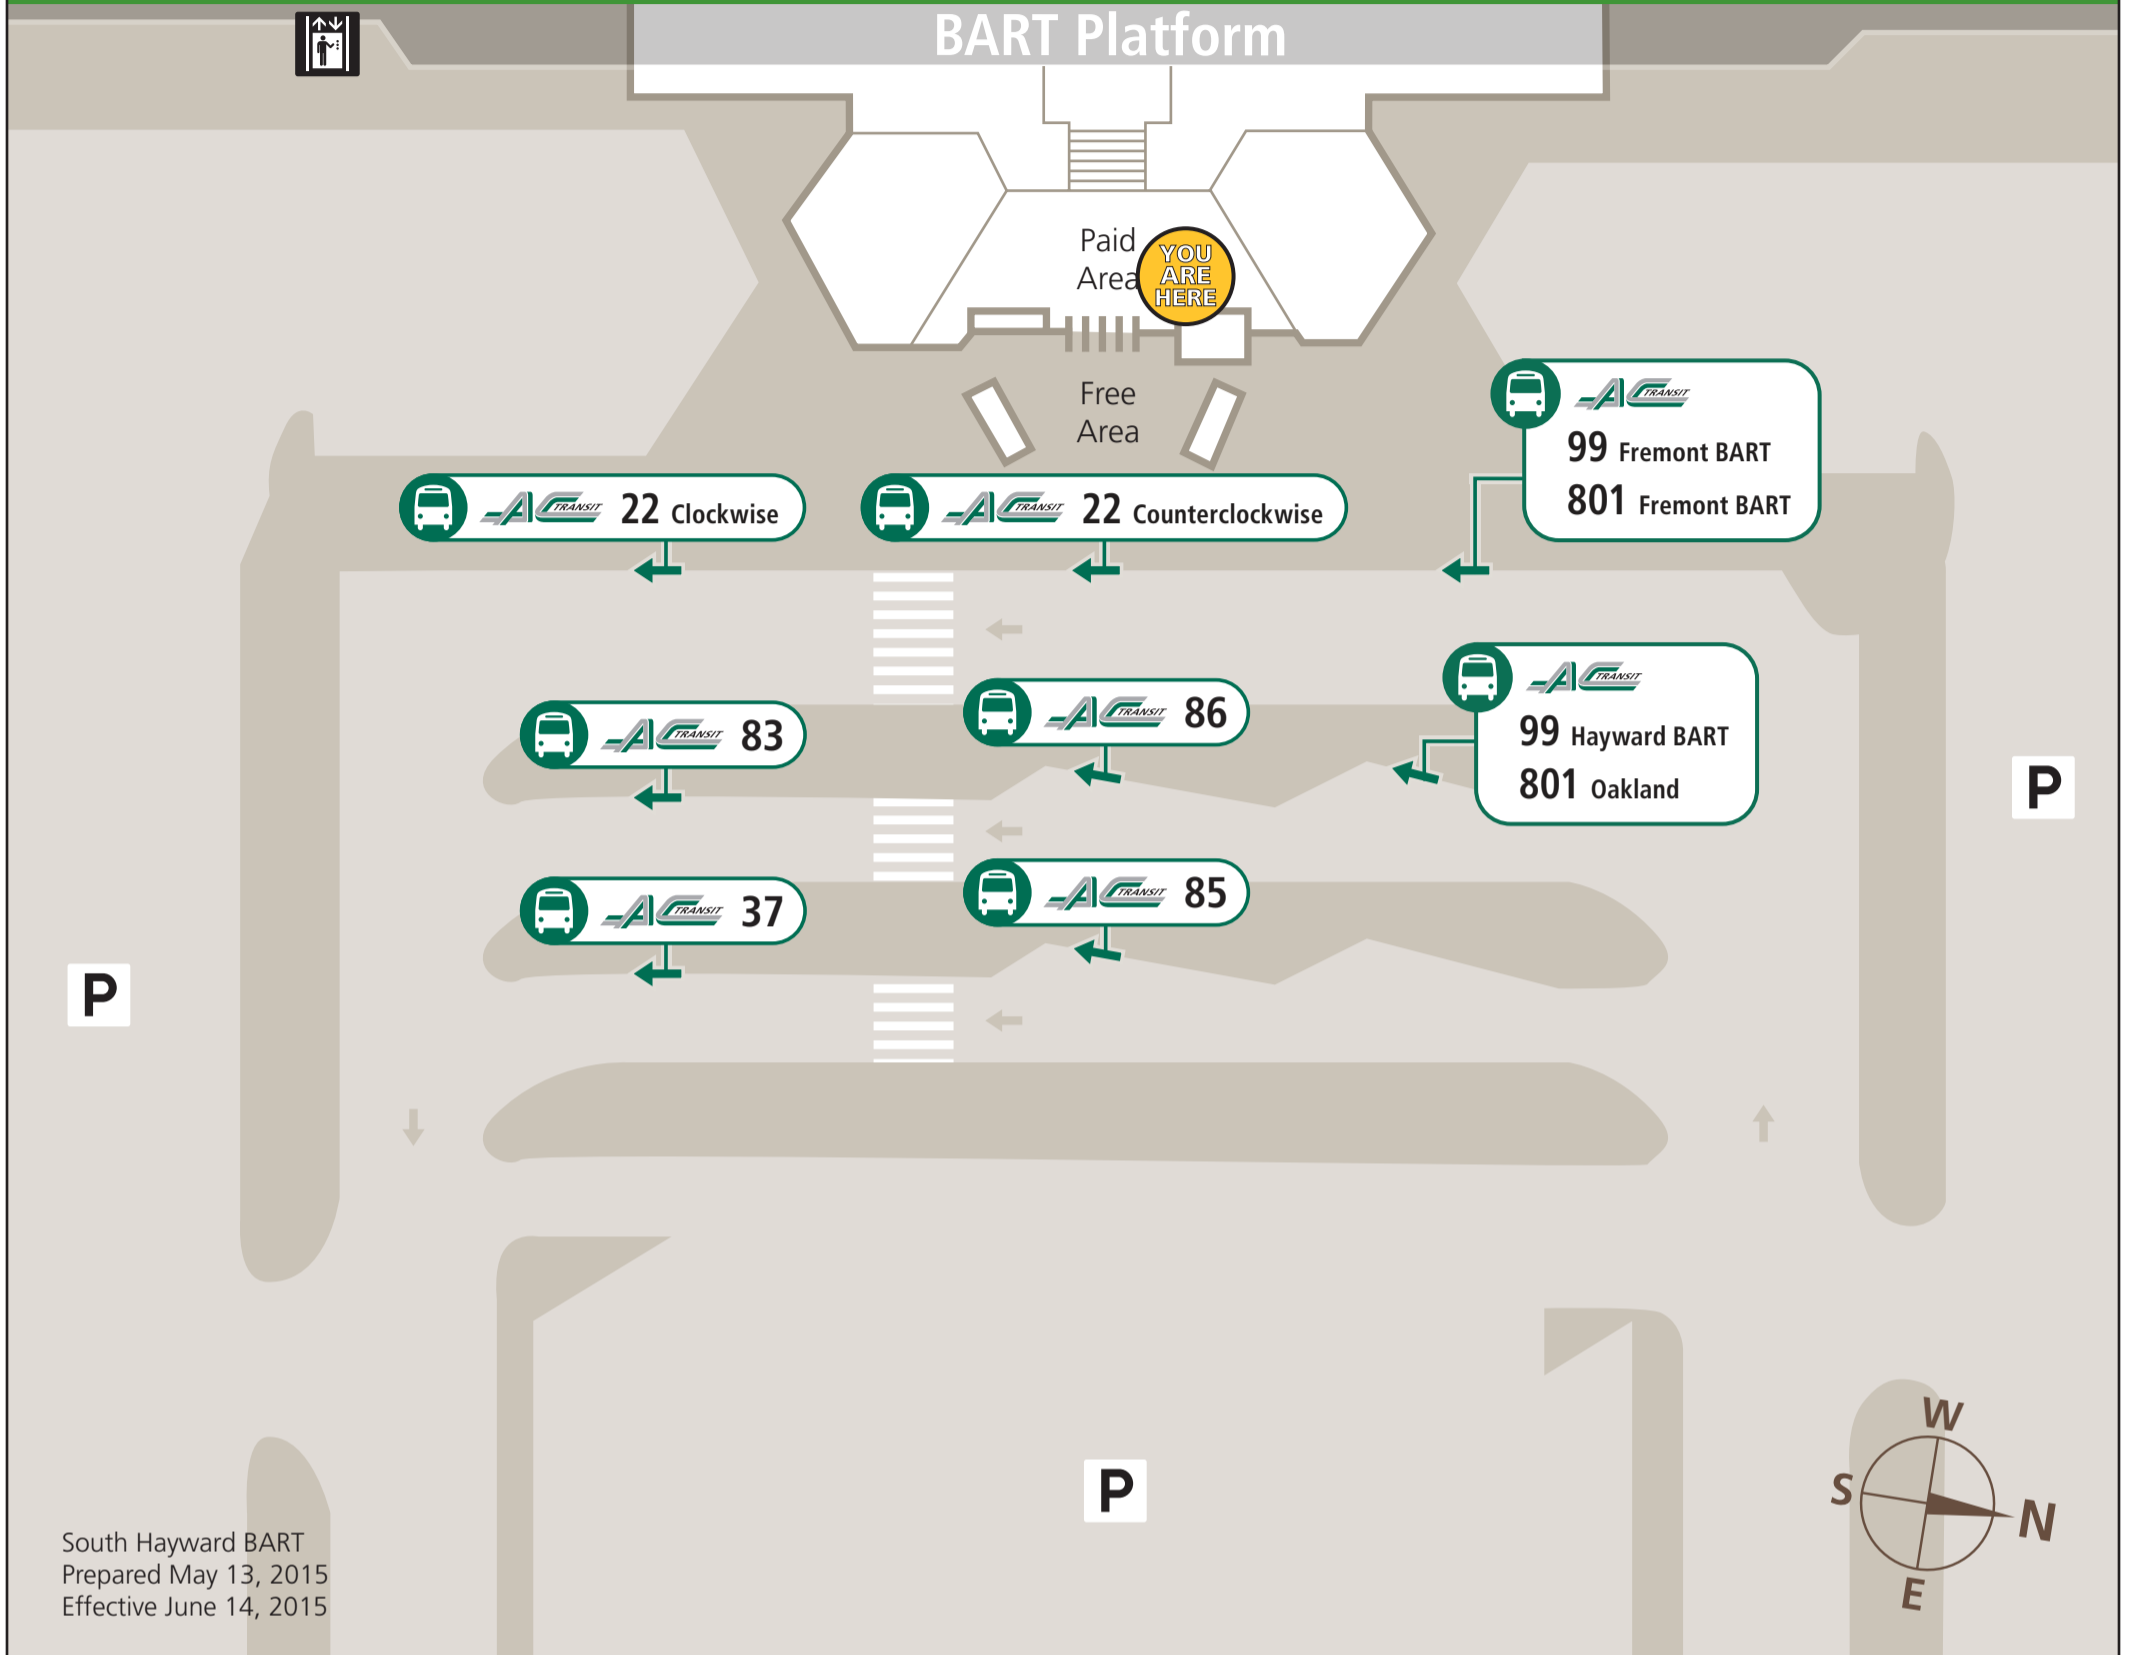

# Find Your Bus

## Bus connections at South Hayward BART

Line	Destination	Via
22	Clockwise loop, to Hayward BART	Tennyson Rd., Hesperian Blvd., Chabot College, Southland Mall, W. Winton Ave..
22	Counterclockwise loop, to Hayward BART	Mission Blvd.
37	Clockwise loop, to Hayward BART	Tennyson Rd., Patrick Ave., Underwood Ave., Evergreen St., Amador St., Alameda County offices, Santa Clara St., A St.,
37	Counterclockwise loop, to Hayward BART	Whitman St., Hayward BART
83	Hayward BART	Tennyson Rd., Arden Rd., Clawiter Blvd., Winton Ave., A St.
85	San Leandro BART	Tennyson Rd., Soto Rd., Manon Ave., Gading Rd., Hayward BART, A St., Hesperian Blvd., Paseo Grande, Washington Ave.
86	Hayward BART	Tennyson Rd., Industrial Blvd., Depot Rd., Cabot Rd., Winton Ave., Sabre St., AC Transit Hayward Division, Winton Ave.
99	Bay Fair BART	Mission Blvd., E. 14th St.
99	Fremont BART	Mission Blvd., Decoto Rd., Fremont Blvd., Walnut Ave.
801	Downtown Oakland (All-Nighter: 1 a.m.–5 a.m.)	E. 14th St., International Blvd.
801	Fremont BART (All-Nighter: 1 a.m.–5 a.m.)	E. 14th St., Mission Blvd., Decoto Rd., Fremont Blvd., Walnut Ave.