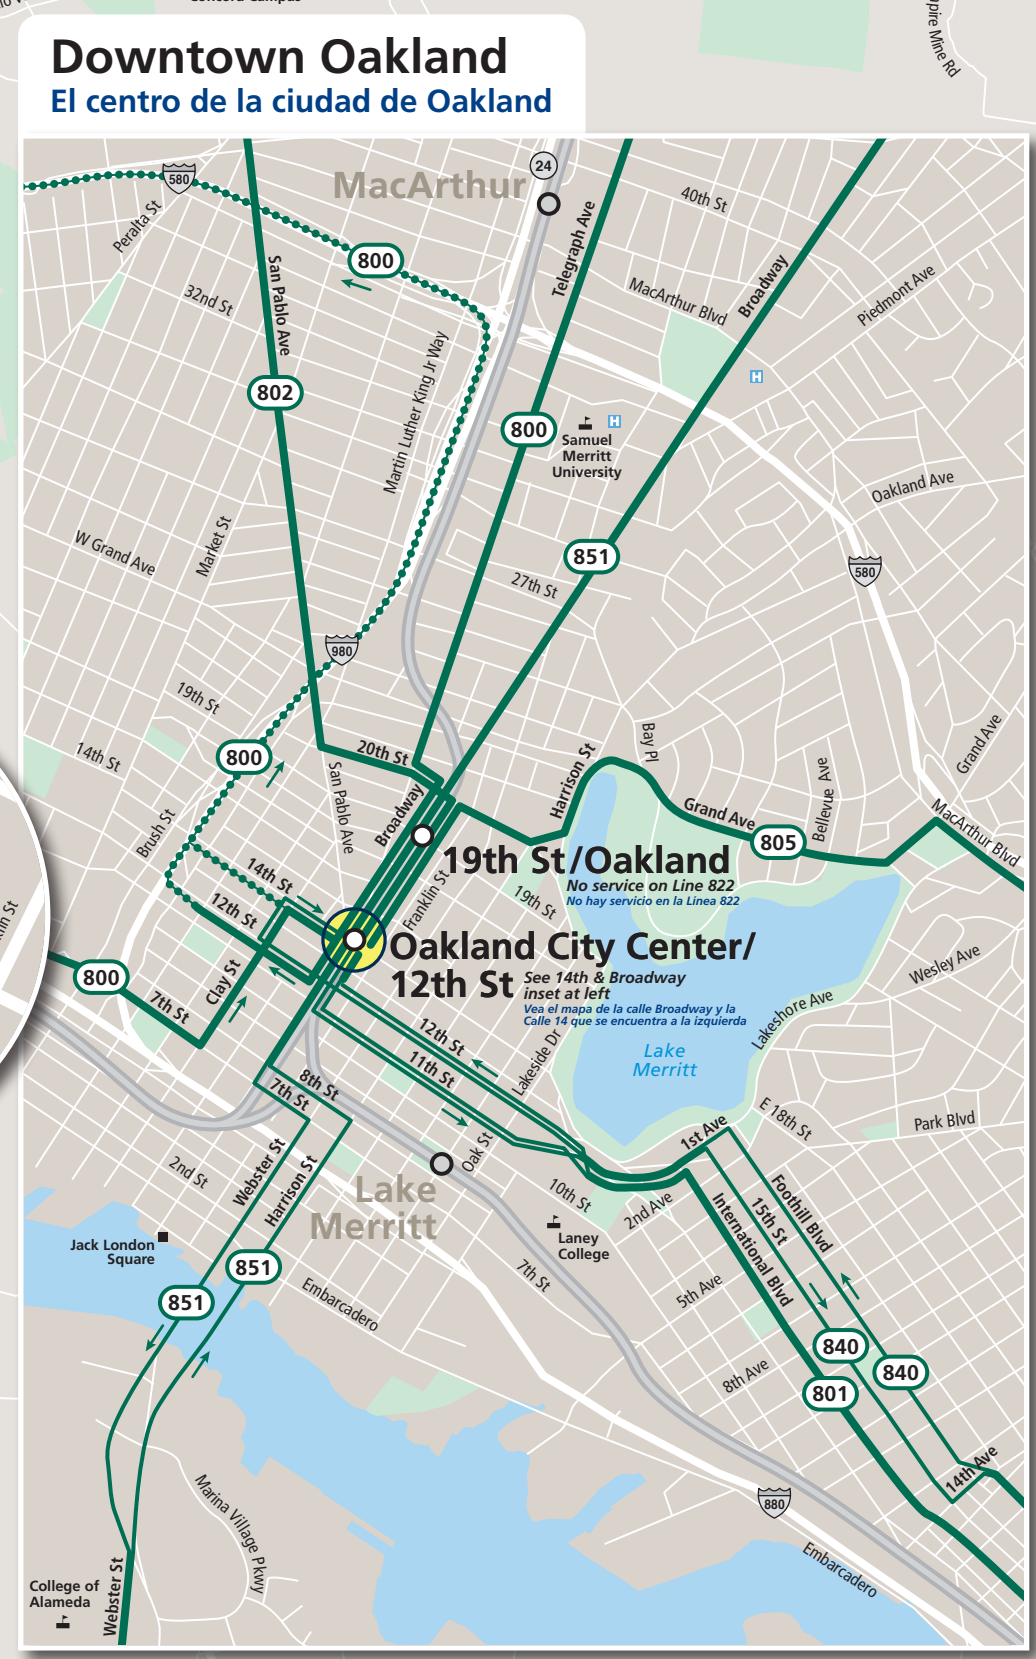

LATE NIGHT Bus Services

Servicio nocturno de autobuses del área de la Bahía

All Nighter Bus Routes

- AC Transit
 - Muni
 - SamTrans
 - VTA
- Express: route does not stop
Express: la ruta no tiene paradas
- 511**
- BART**
Approximate hours of operation: Mon-Fri: 4 a.m.-midnight, Sat: 6 a.m.-midnight, Sun: 8 a.m.-midnight
- Caltrain**
Approximate hours of operation: Mon-Fri: 5 a.m.-midnight, Sat: 8 a.m.-midnight, Sun: 8 a.m.-9 p.m.

- Timed transfers between buses
- BART or Caltrain station served by All Nighter route
- BART or Caltrain station within a few blocks of All Nighter route
- BART or Caltrain station not served
- Bus stop
- Medical center
- Point of interest
- School
- Airport

Bus Service Frequencies

Agency (Agencia)	Route (Ruta)	Frequency (Frecuencia)	WEEKDAY	SAT-SUN
AC Transit	800 16th-24th St. SF	-	-	20-30 min
	800 Van Ness-Richmond	60 min	20-30 min	
	801 Oakland-Bay Fair	60 min	40-60 min	
	801 Hayward-Fremont	60 min	40-60 min	
Muni	802 840	60 min	60 min	
	805 851	60 min	60 min	
	5 24 91	30 min	30 min	
SamTrans	297 397	60 min	60 min	
	VTA 22	30-60 min	40-60 min	

*Only operates 3 eastbound trips from San Francisco, between 1:00-2:30 a.m.

MAP NOT TO SCALE
EL MAPA NO ESTÁ A ESCALA