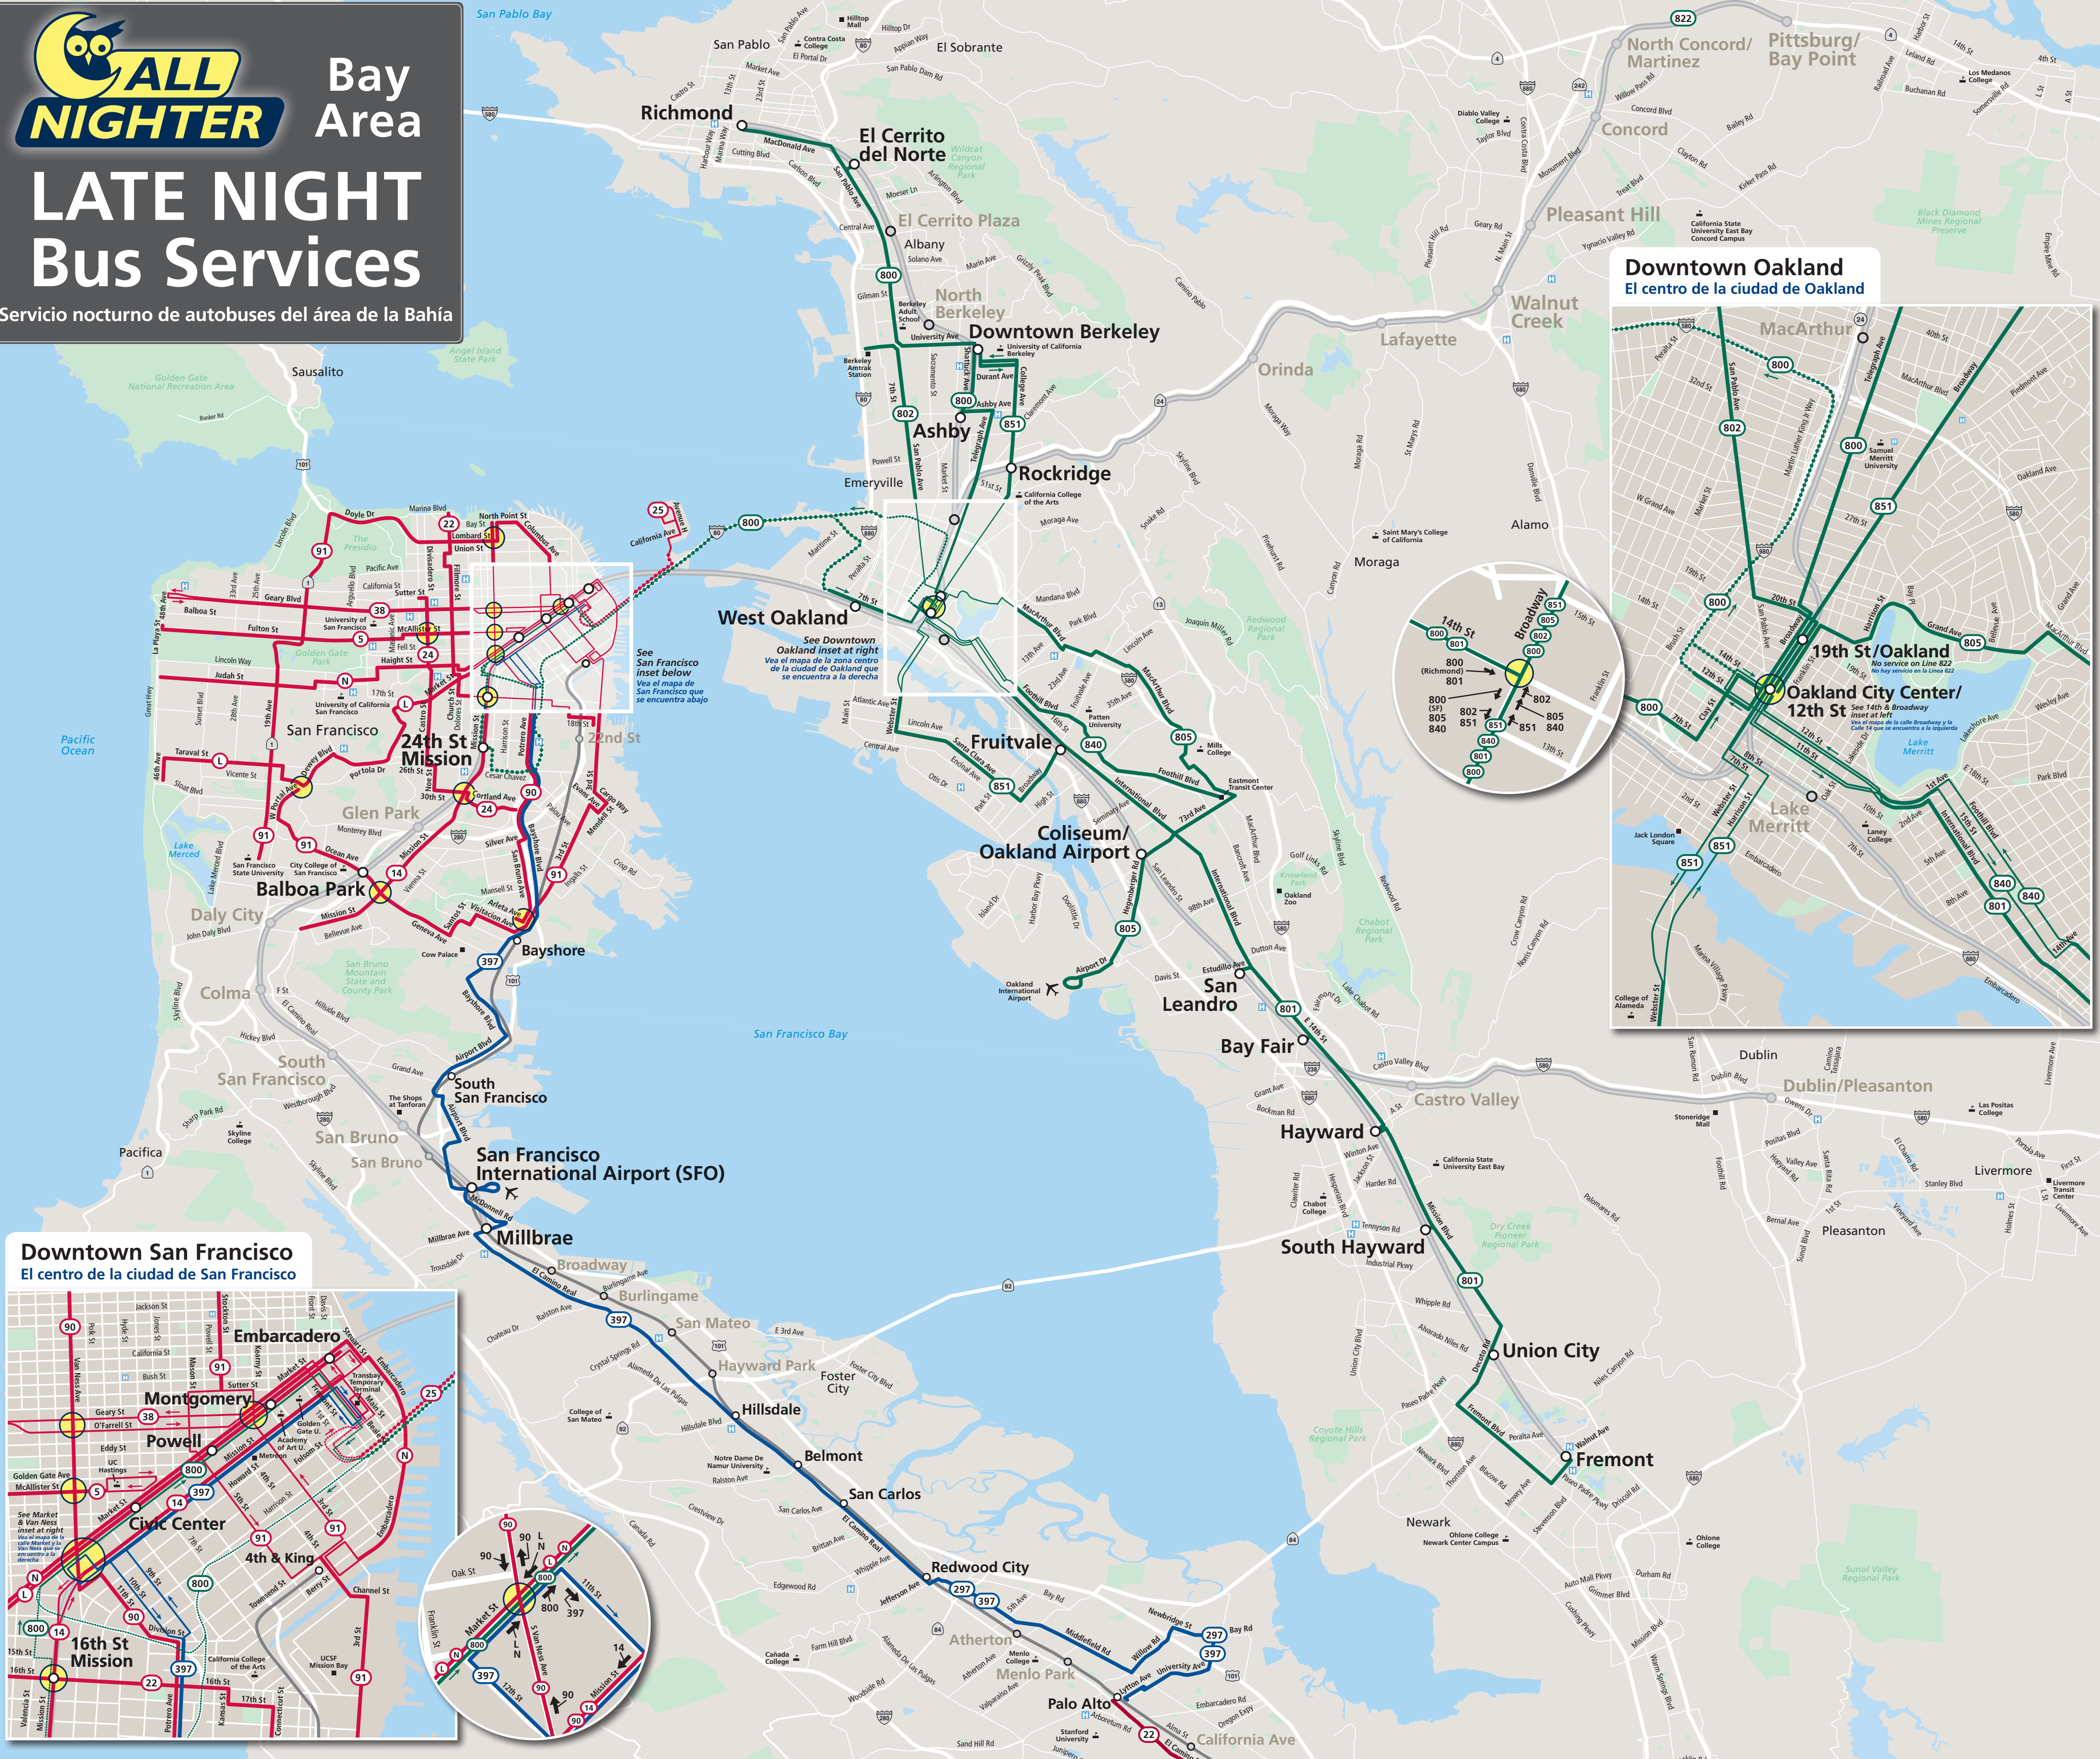

LATE NIGHT Bus Services

Servicio nocturno de autobuses del área de la Bahía

All Nighter Bus Routes

- AC Transit
 - Muni
 - SamTrans
 - VTA
- Express: route does not stop
Express: la ruta no tiene paradas
- 511**
- BART**
Approximate hours of operation: Mon-Fri: 4 a.m.-midnight, Sat: 6 a.m.-midnight, Sun: 8 a.m.-midnight
- Caltrain**
Approximate hours of operation: Mon-Fri: 5 a.m.-midnight, Sat: 8 a.m.-midnight, Sun: 8 a.m.-9 p.m.

- Timed transfers between buses
- BART or Caltrain station served by All Nighter route
- BART or Caltrain station within a few blocks of All Nighter route
- BART or Caltrain station not served
- Bus stop
- Medical center
- Point of interest
- School
- Airport

Bus Service Frequencies

Agency (Agencia)	Route (Ruta)	Frequency (Frecuencia)	WEEKDAY	SAT-SUN
AC Transit	800 16th-24th St. SF	-	-	20-30 min
	800 Van Ness-Richmond	60 min	20-30 min	
	801 Oakland-Bay Fair	60 min	40-60 min	
	801 Hayward-Fremont	60 min	40-60 min	
Muni	802 840	60 min	60 min	
	805 851	60 min	60 min	
	5 24 91	30 min	30 min	
SamTrans	297 397	60 min	60 min	
	VTA 22	30-60 min	40-60 min	

*Only operates 3 eastbound trips from San Francisco, between 1:00-2:30 a.m.

MAP NOT TO SCALE
EL MAPA NO ESTÁ A ESCALA